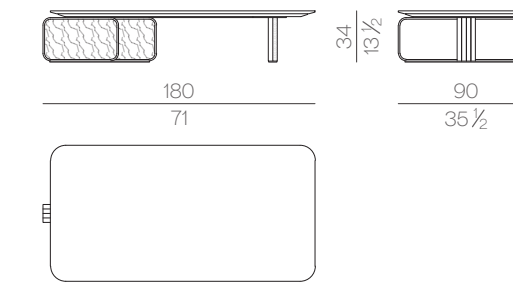

NOVA.2177

Marble top and base

Metal base