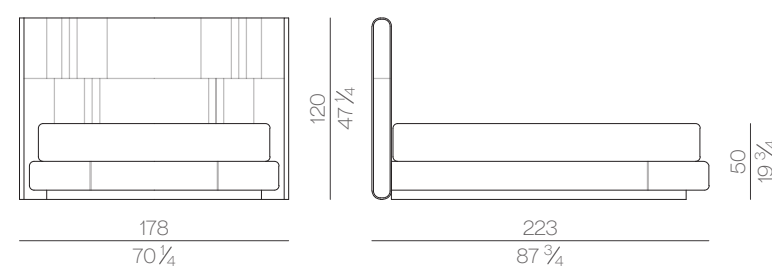

NOVABED.5153 (QUEEN SIZE)

SPRING.153 (QUEEN SIZE)
cm 153x203 H4
60 1/2x80 H1 1/2

MATTRESS.153 (QUEEN SIZE)
cm 153x203 H25
60 1/2x80 H9 3/4