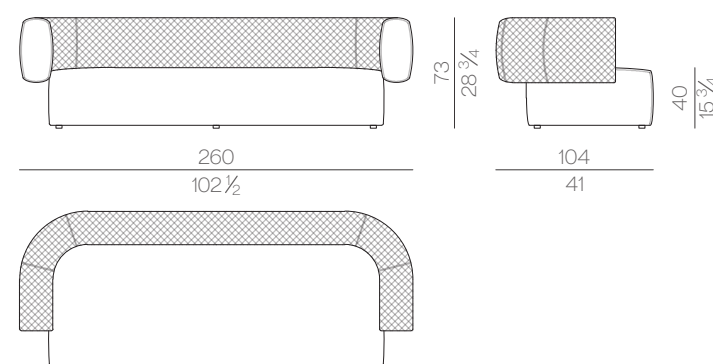

HUG.2300/TR