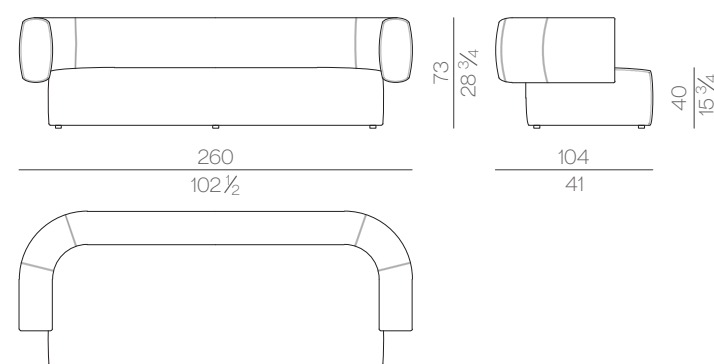

Armchair

Sofa

HUG.2300

Fabric cushion

Leather cushion