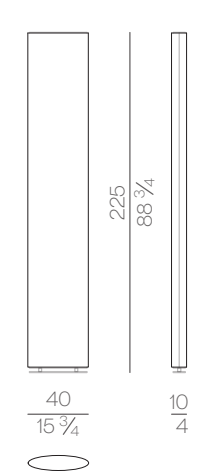

Lateral shoulder

ECLIPSE.LS.225

Shelves