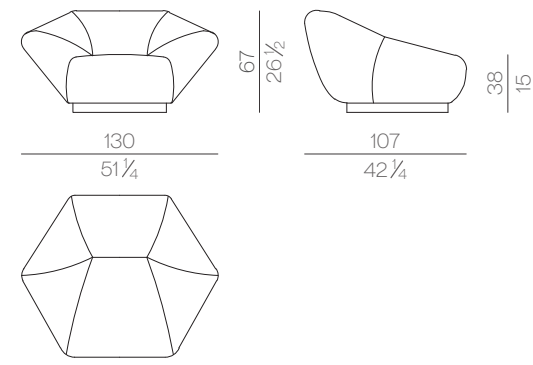

Bloom

Design Luca Erba - 2019

Armchair

BLOOM.2150