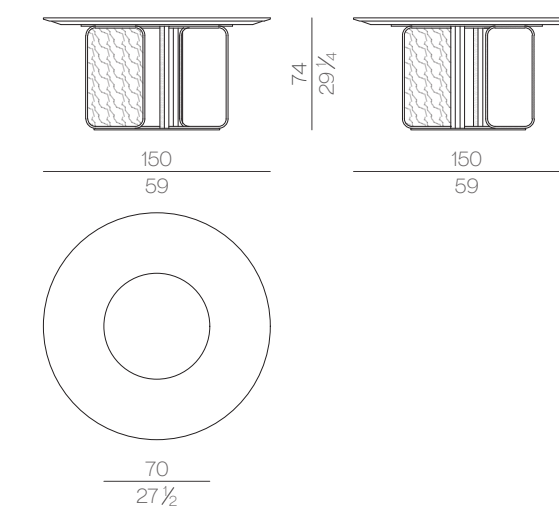

Table

NOVA.5150