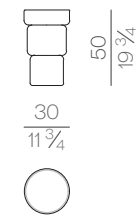

Side table

PEDRO.1030