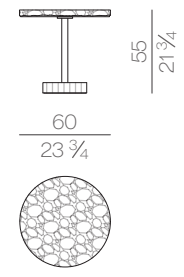

Side table

MILLER.1060/A/HE