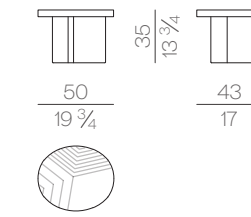

Side table

LINFA.1050