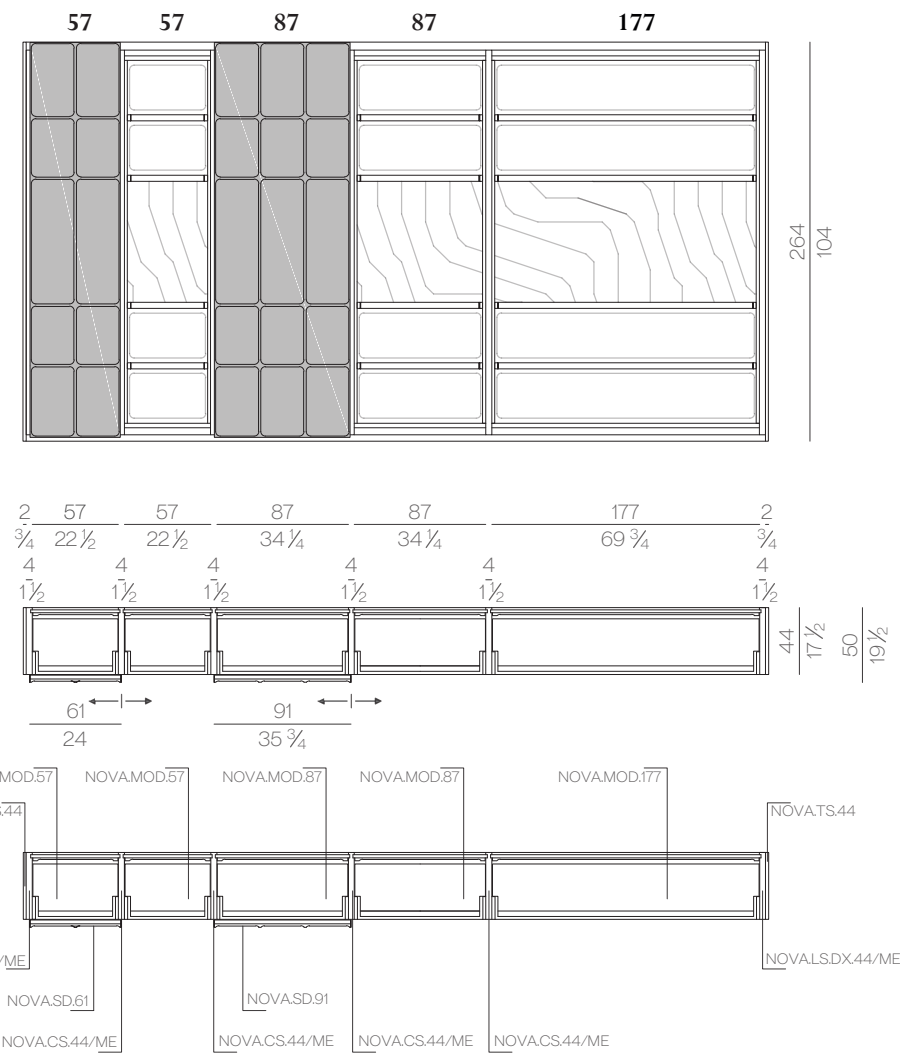

Modular bookcase scheme