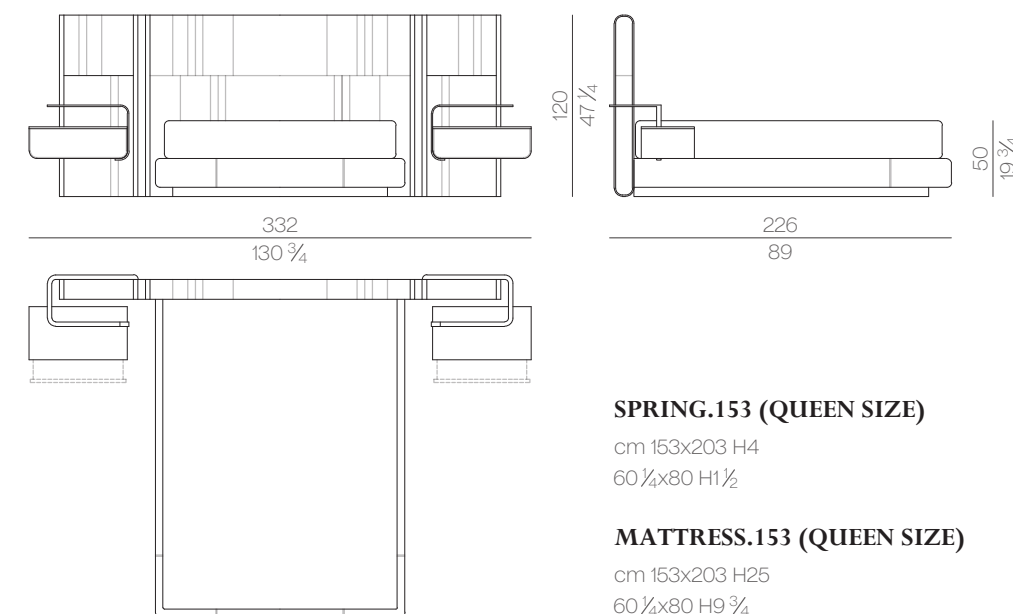

NOVABED.5153/C (QUEEN SIZE)