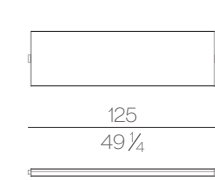

Shelves

ECLIPSE.SH.125