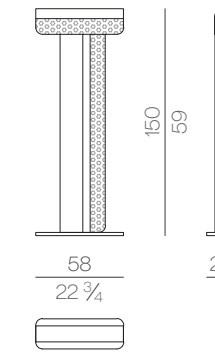

Floor lamp

FLORENCE.3300

Technical data

Light source

Strip led

Recommended sources

140 Led MTL, 9.6W MTL, 3000K

Dimmer

Dimmable (only for 220/240 V)

Metal structure

ME15 Matt gold finish