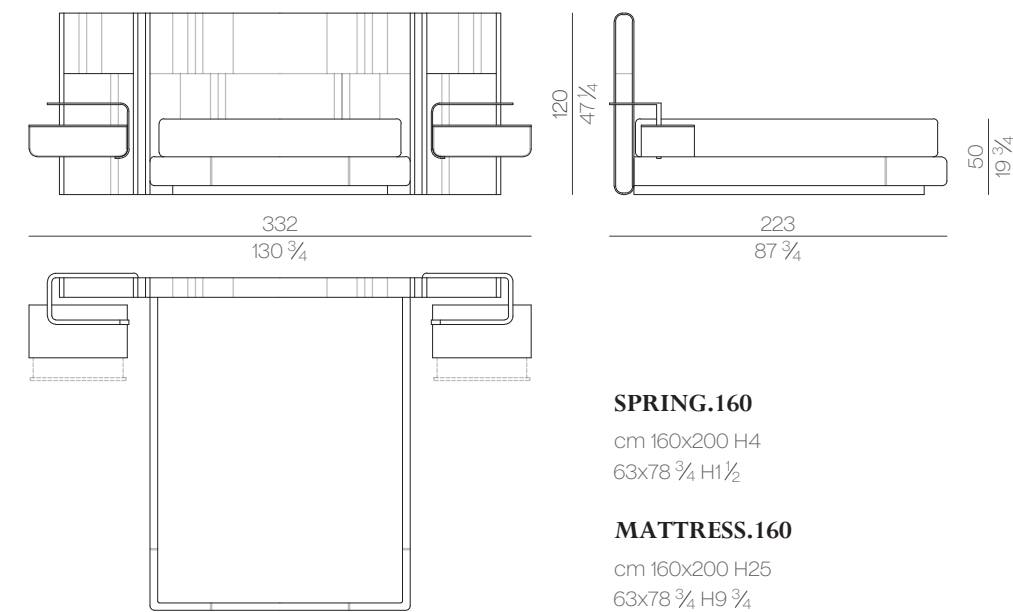

Bed

NOVABED.5160/C