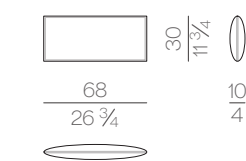

CT.6830/VISION