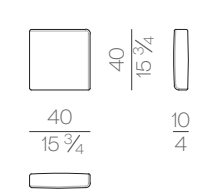

Leather cushion

CP.4040/HUG