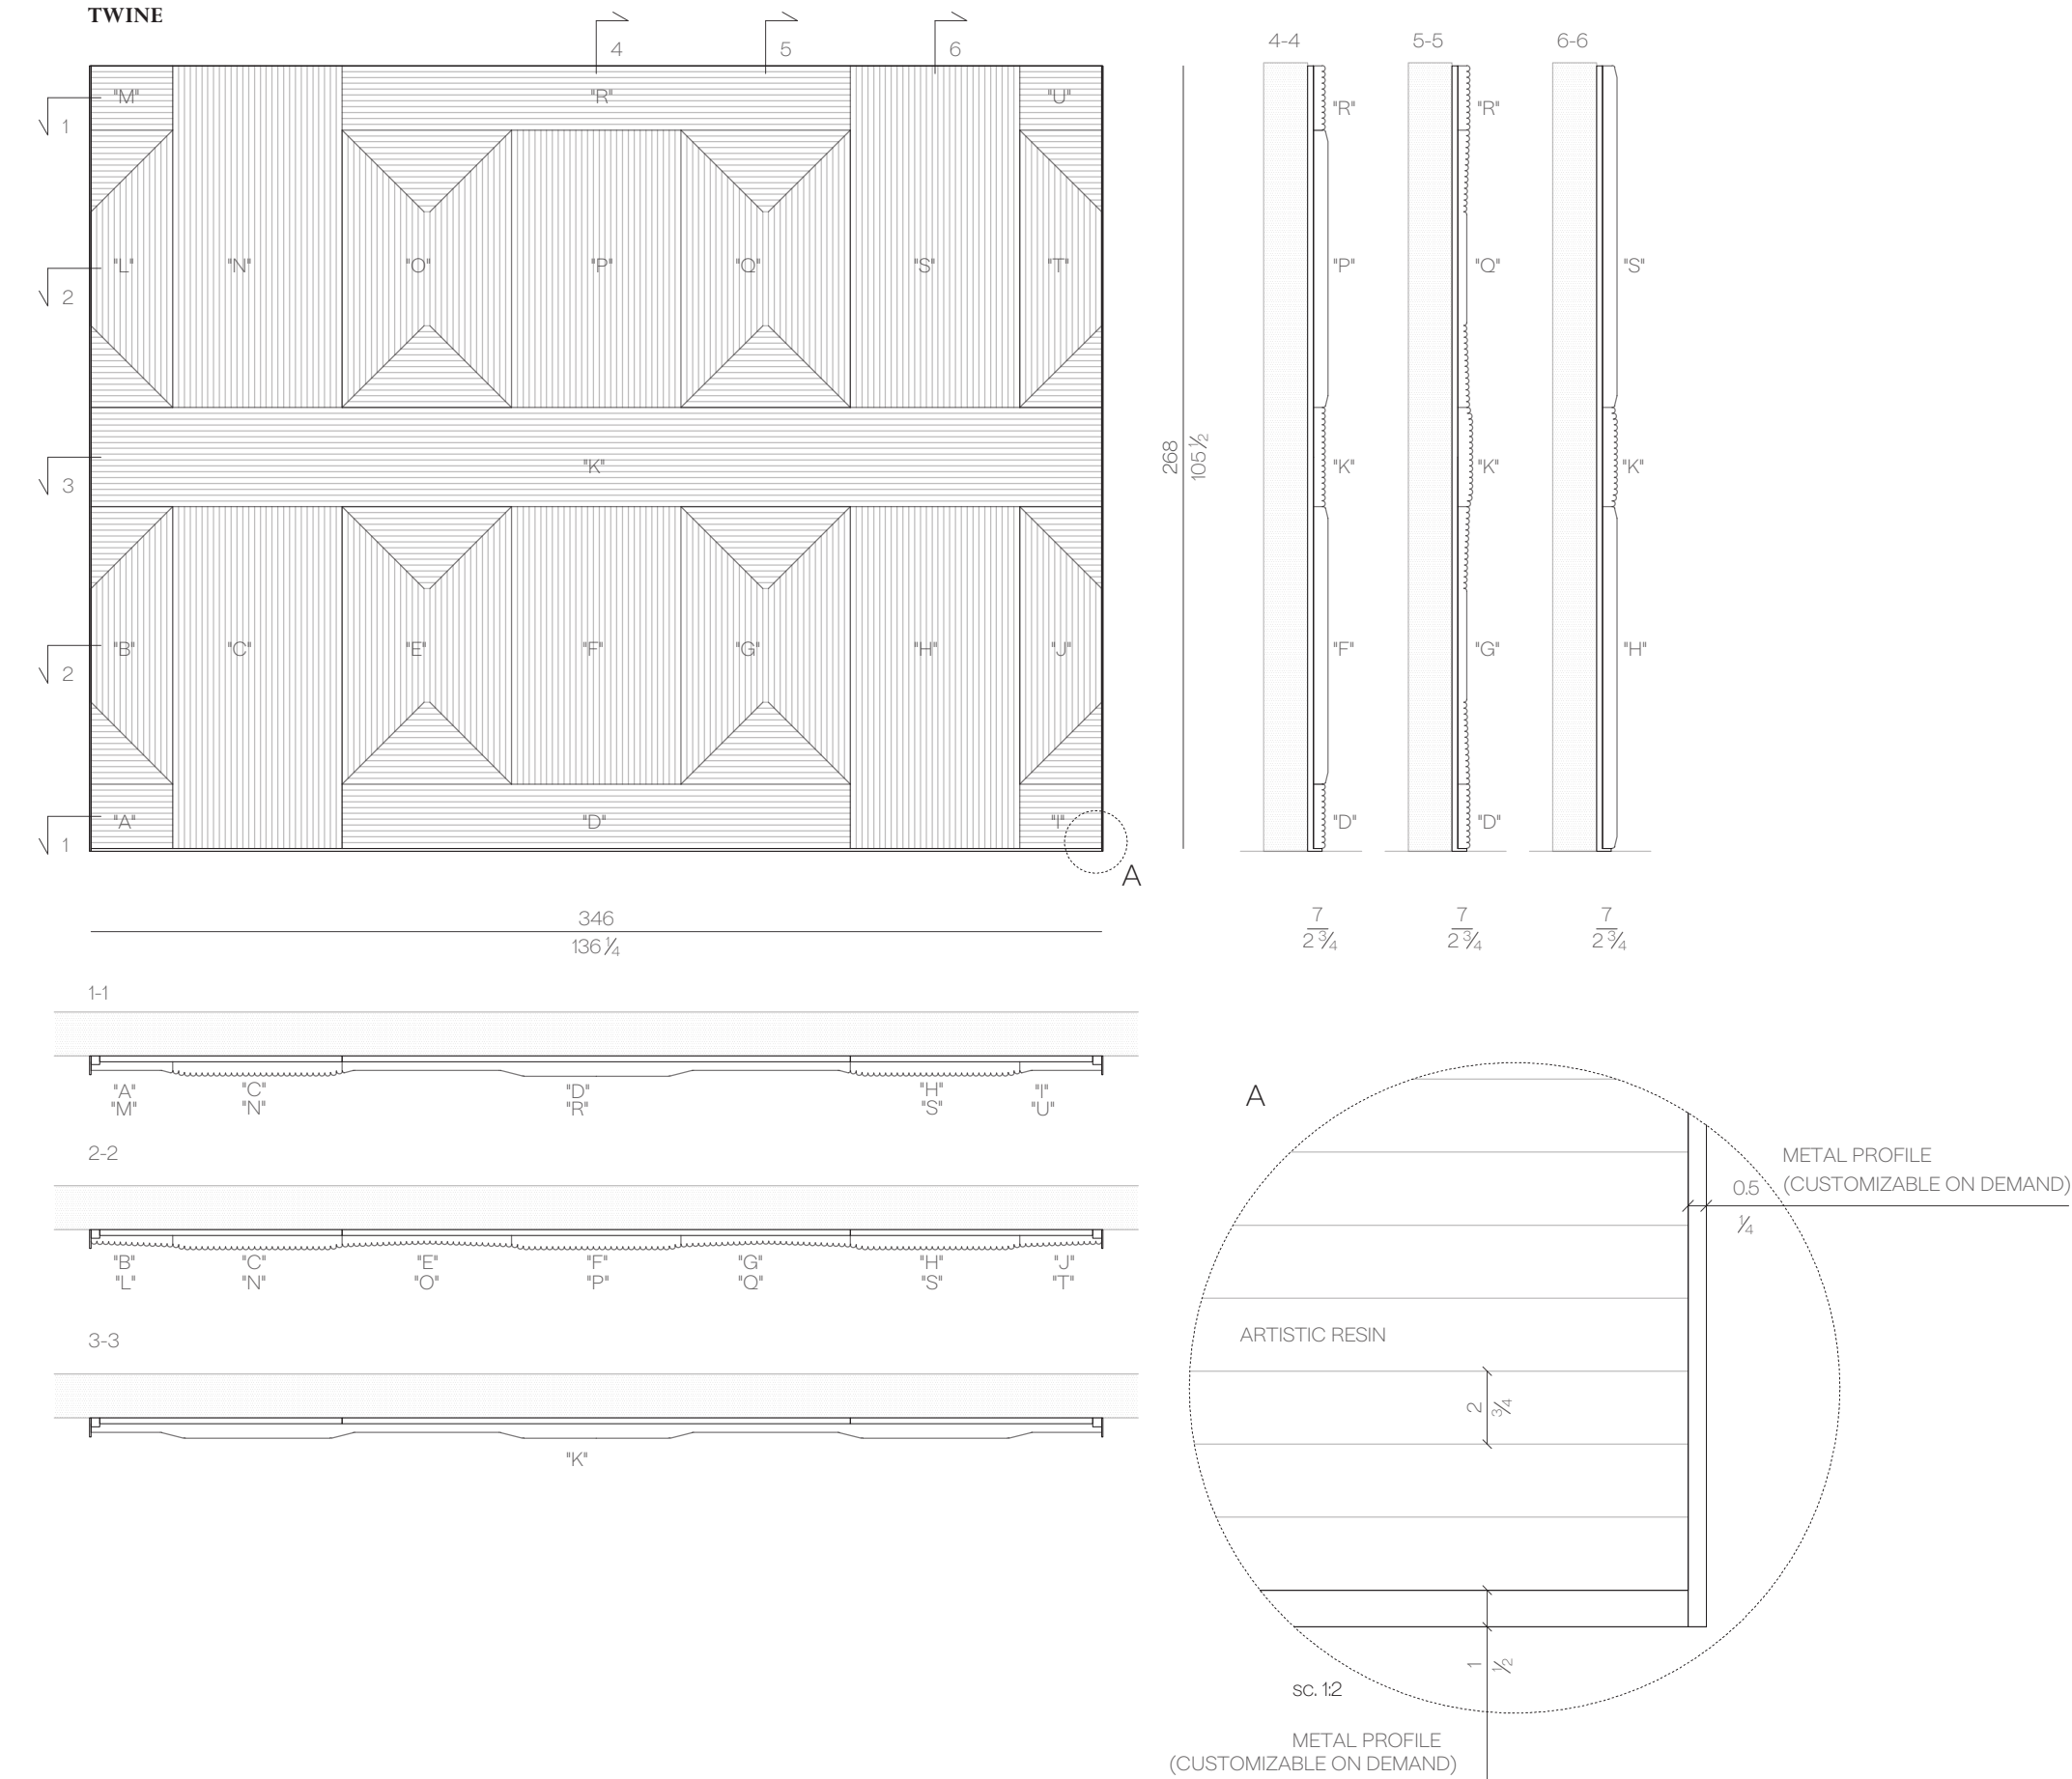

Wall panel system proposal

TWINE

Artistic resin panels

Metal details