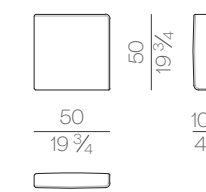

CP.5050/HUG