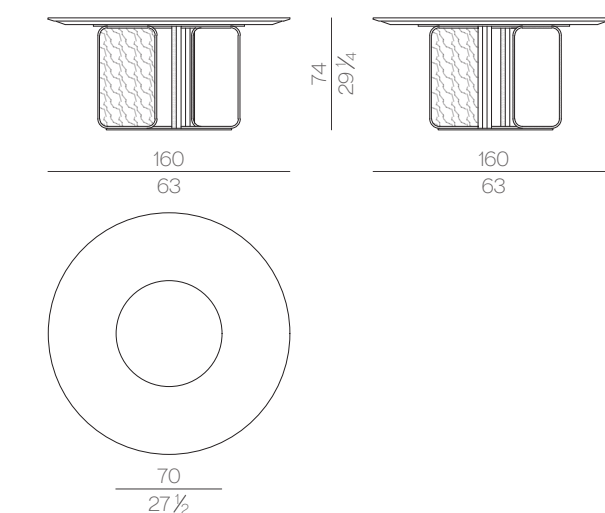

MA13 Calacatta Oro

MA13M Matt Calacatta Oro

ME54SC Brushed bronze brass with sculpture details

Table

NOVA.5150

NOVA.5160

NOVA.5180

NOVA.5200