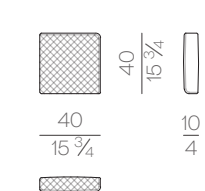

CT.4040/HUG/TR