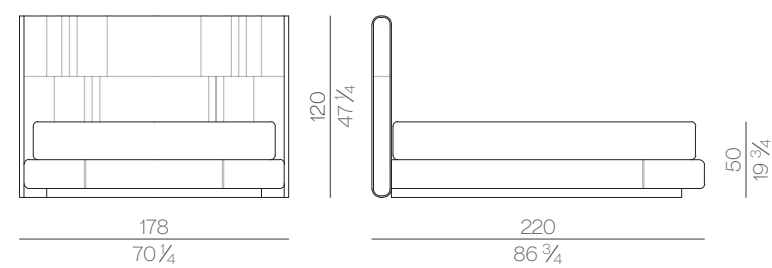

Bed

NOVABED.5160

SPRING.160
cm 160x200 H4
63x78 3/4 H1 1/2

MATTRESS.160
cm 160x200 H25
63x78 3/4 H9 3/4