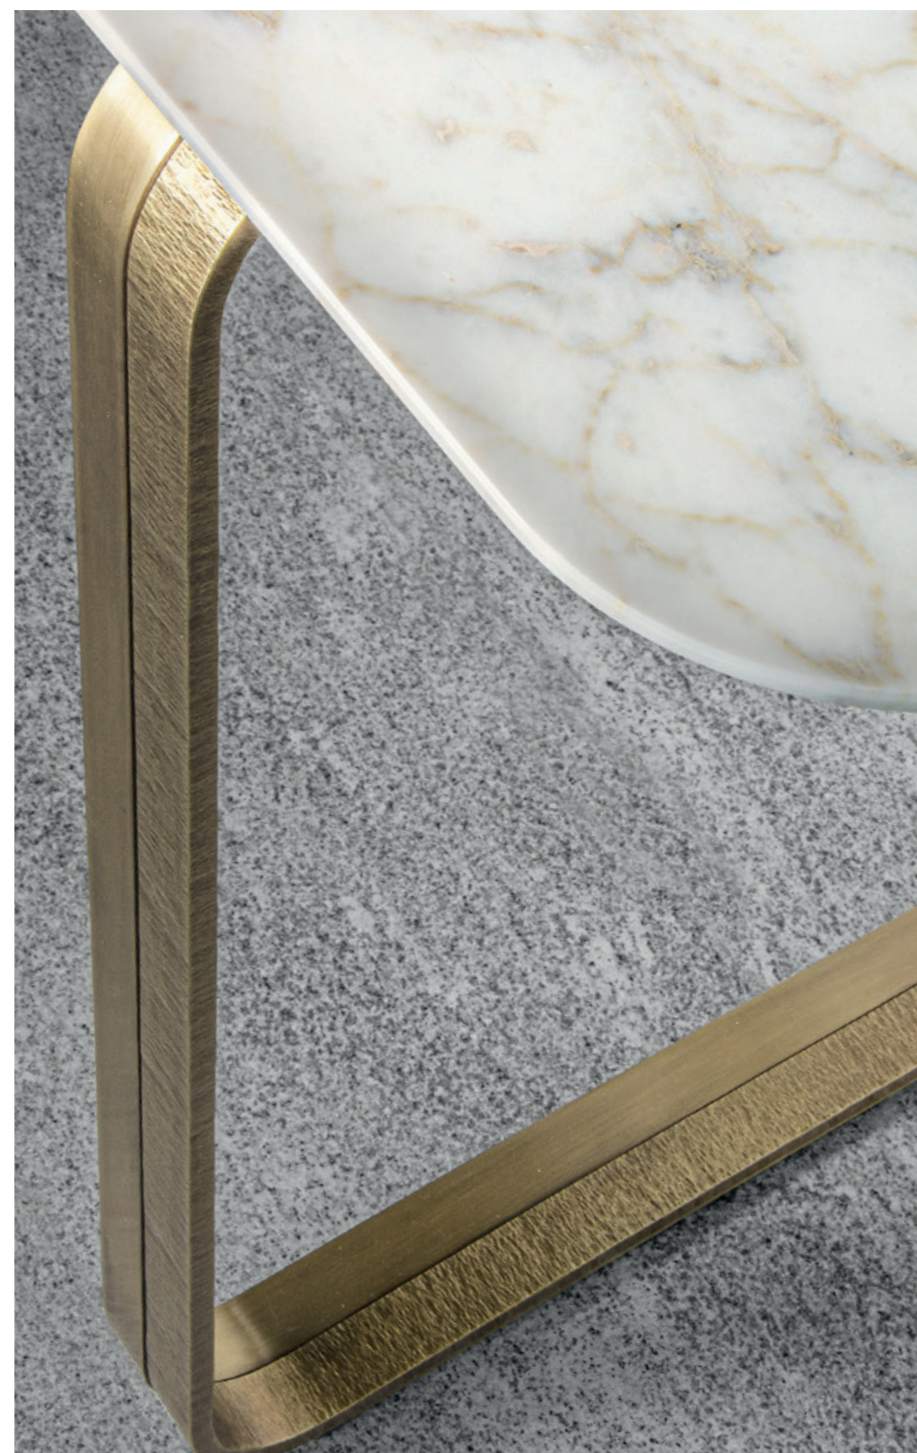

NOVA.10100 Console

Brass ribbon.
Lazy susan.

Nova table.

The uniqueness of Nova table is represented by the brass base that envelops the marble slabs like a ribbon, enhancing the natural veins of the stone. The metal parts, which are shaped in a very precious way, are proposed both in shiny and matt finishes and some of them are decorated by hand with a refined three-dimensional effect.