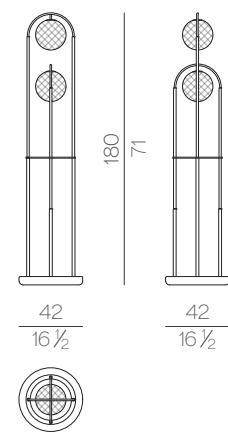

Floor lamp

HERON.3300

Technical data

Light source

Bulb

Recommended sources

n.2 G9 led (390lm, 3.7W, 3000K)

Dimmer

Dimmable (only for 220/240 V)

Wooden base

Metal parts

Metal details

Artistic glass elements