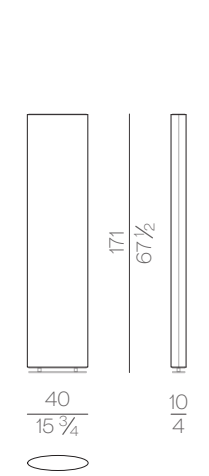

Lateral shoulder

ECLIPSE.LS.171