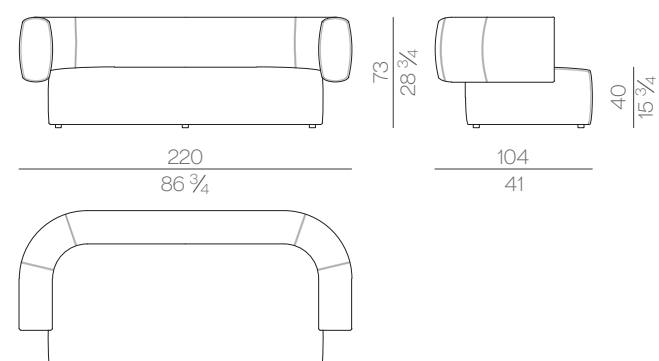

Sofa

HUG.2200