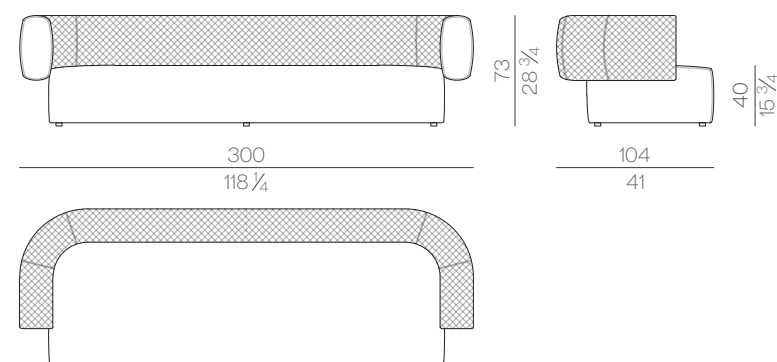

HUG.2400/TR

Fabric cushion

Leather cushion