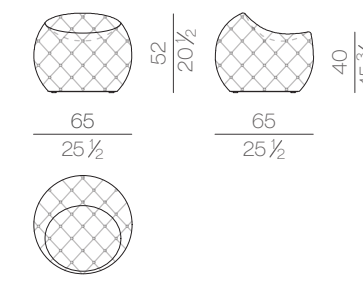

Dot

Design Claudio Cappellini - 2018

Pouf

DOT.1010

Marble top

MA33 Invisible Grey

Lacquered structure

FP34 Glossy ocean green
FP34M Matt ocean green

Metal details

ME15 Matt gold finish

MA34 Valentine Red

FP33 Glossy light grey
FP33M Matt light grey

ME15 Matt gold finish

MA13 Calacatta Oro
MA13M Matt Calacatta Oro

FP17 Glossy beige
FP17M Matt beige

ME15 Matt gold finish