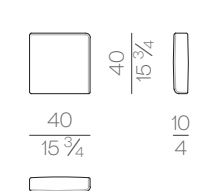

Fabric cushion

CT.4040/HUG