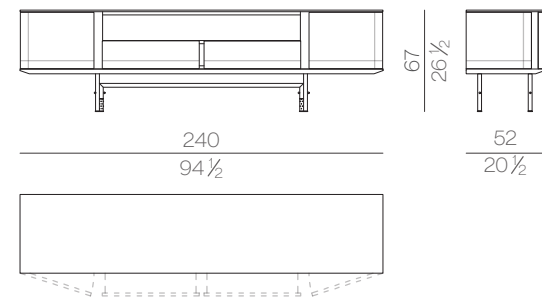

Storage unit

HARBOUR.13400

Wooden structure (veneer)

Mirror parts

Metal parts

Metal details

Side table

HERON.1040

Wooden top

Metal parts

Metal details