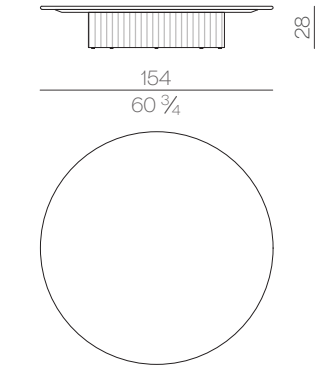

MILLER.1154/MA