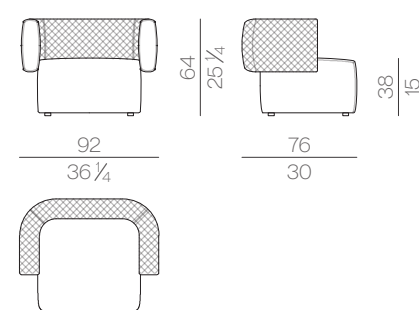

HUG.2100/TR