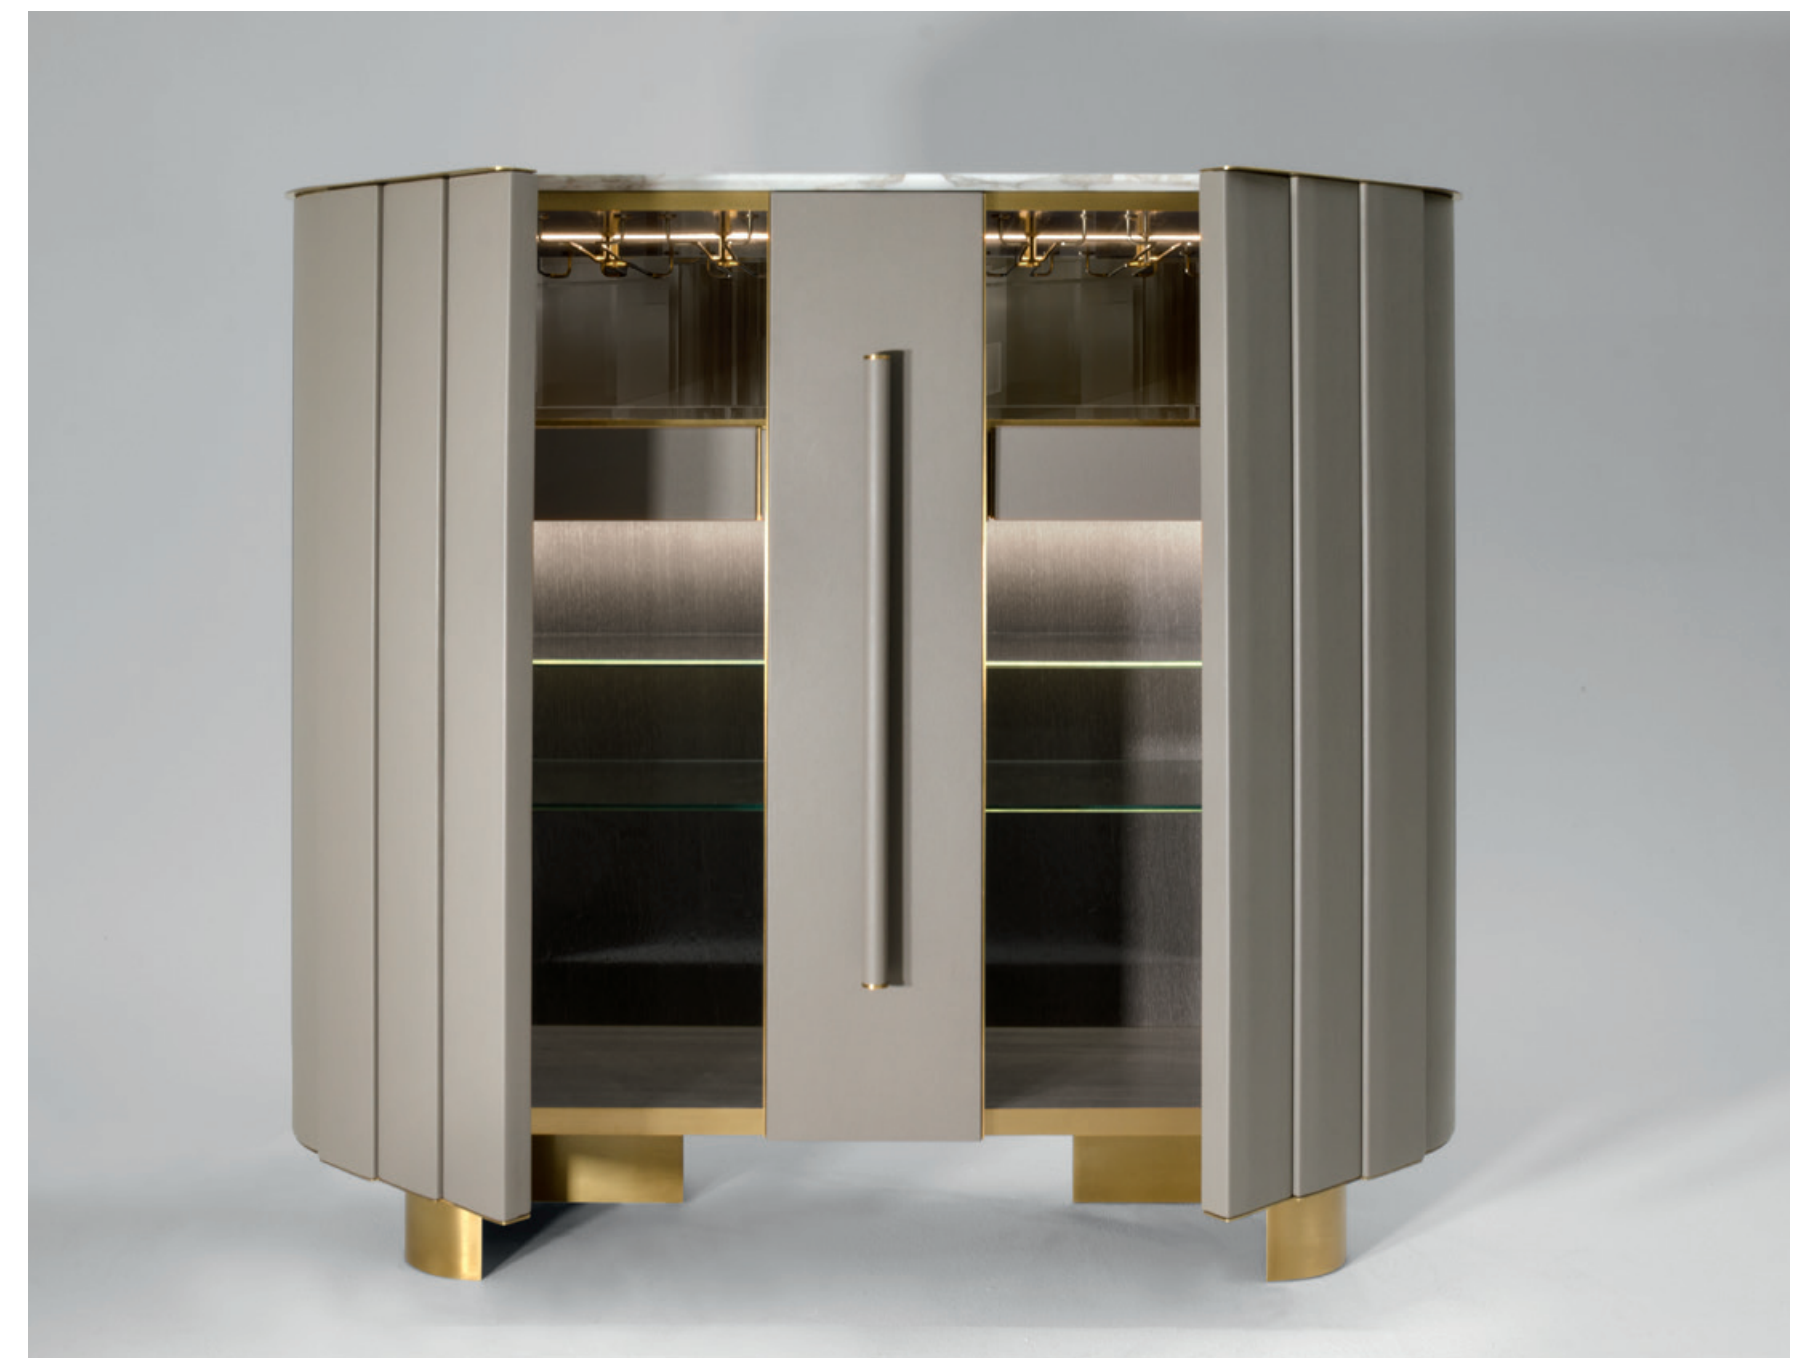

Parallel lines.
Elegance feeling.

Bridge storage unit.

Bridge storage unit has a contemporary look thanks to its horizontal lines with rounded corners: the mother of pearl lacquered enhances its brilliance becoming a suitable element for contemporary environments. The brushed metal parts that cover the internal side of this storage unit represent the main characteristic of the structure and, together with the "open-book" marble top, it conveys a sophisticated elegance feeling.

Morgan storage unit.

NOVA.8280 Table LISBONA.1030 Chair MORGAN.13400 Storage unit LL Artwork PIERRE.250350/R1 Rug

NOVA.8280 Table

LISBONA.1030 Chair

MORGAN.13200 Storage unit

Essential.
Square shapes.

Vision modular sofa is an attractive proposal for fans of square shapes. This item with an essential but sophisticated design makes geometric simplicity its strength, expressing modernity and harmony of proportions. The various available modules allow to create many customised combinations, in order to meet the needs of each customer. The structure of Vision elements has a square section that is completely upholstered with soft fabrics or leathers, obtaining a perfect balance of volumes, where soft pillows ensure a pleasant sense of relaxation. The external structure of the sofa is accurately upholstered using a sophisticated technique that allows to cover each individual panel without seams.