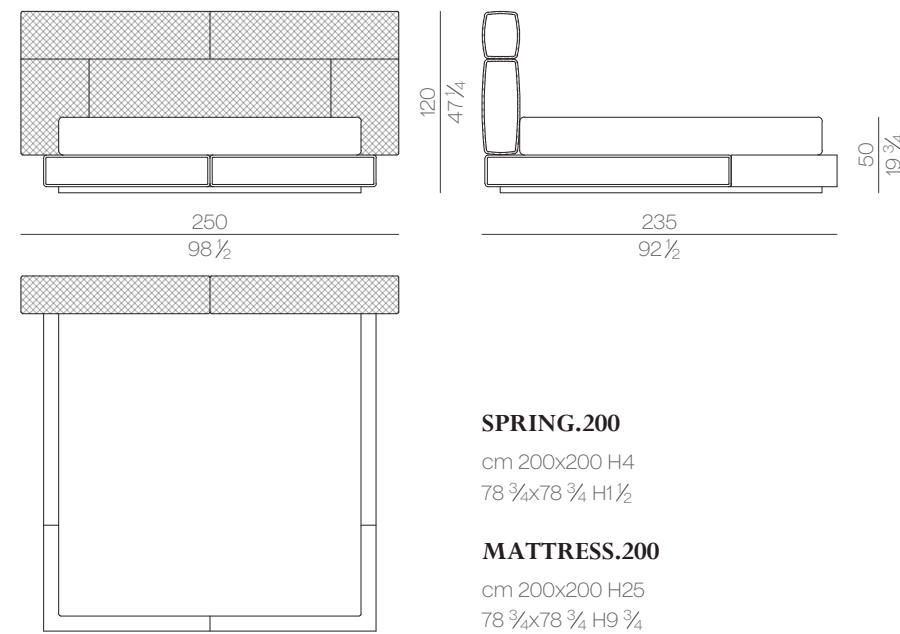

MATTRESS.160

cm 160x200 H25
63x78 3/4 H9 3/4

HUG.5180/TR

SPRING.180

cm 180x200 H4
71x78 3/4 H1 1/2

MATTRESS.180

cm 180x200 H25
71x78 3/4 H9 3/4

HUG.5200/TR