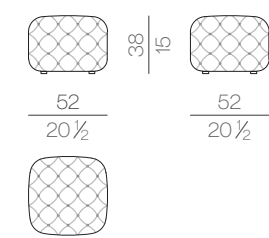

Pouf

TURTLE.1050