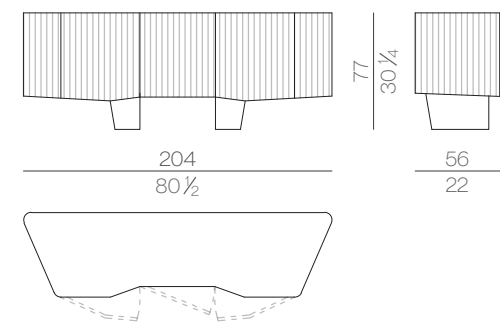

Diamond

Design Claudio Cappellini - 2018

Storage unit

DIAMOND.13300/R