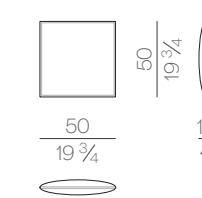

Fabric cushion

CT.5050/VISION