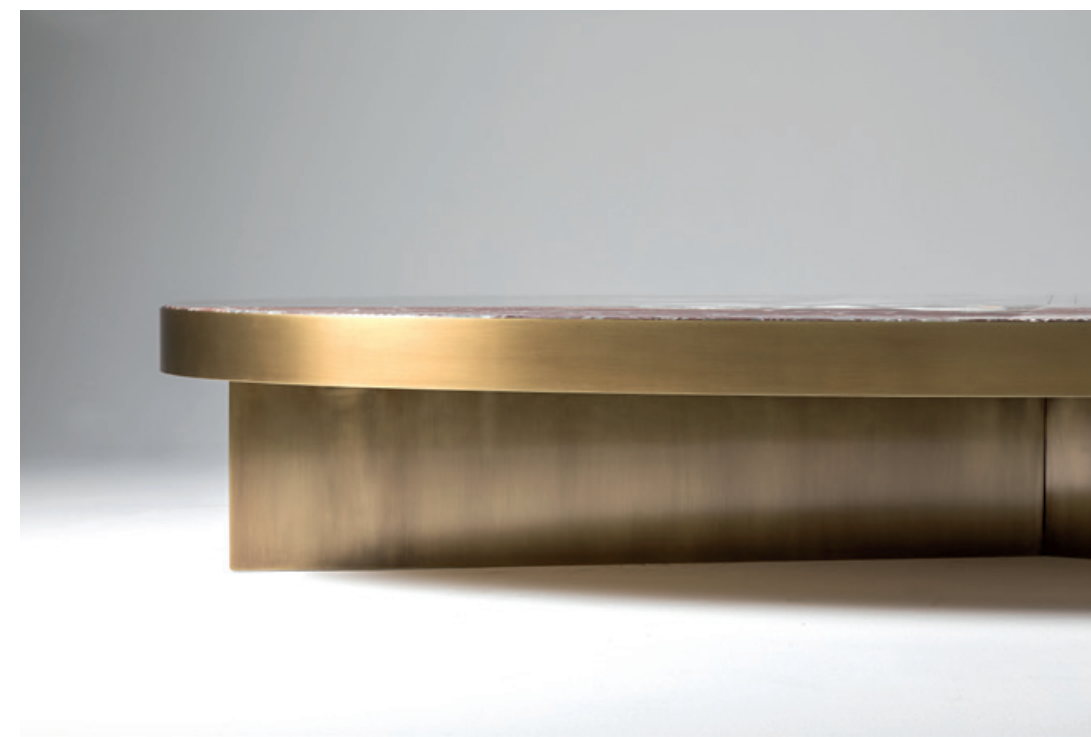

BLOOM.2400 Sofa LINFA.2177 Coffee table