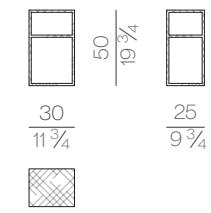

cm 193x203 H4
76x80 H1 1/2

Fixed double spring with metal frame (section 30x40mm) and metal central bar (section 60x40mm). Beechwood slats (thickness 8 mm) with shatterproof straps.

Mattress

MATTRESS.160

cm 160x200 H25
63x78 3/4 H9 3/4

MATTRESS.180

cm 180x200 H25
71x78 3/4 H9 3/4

MATTRESS.200

cm 200x200 H25
78 3/4x78 3/4 H9 3/4

MATTRESS.153 (QUEEN SIZE)

cm 153x203 H25
60 1/4x80 H9 3/4

MATTRESS.193 (KING SIZE)

cm 193x203 H25
76x80 H9 3/4

Orthopedic spring mattress, height 25 cm. Winter side in pure virgin wool 600 grams / sqm, summer side in pure cotton 600 grams / sqm.

Side table

LINEUP.3025

LINEUP.5030

LINEUP.6060