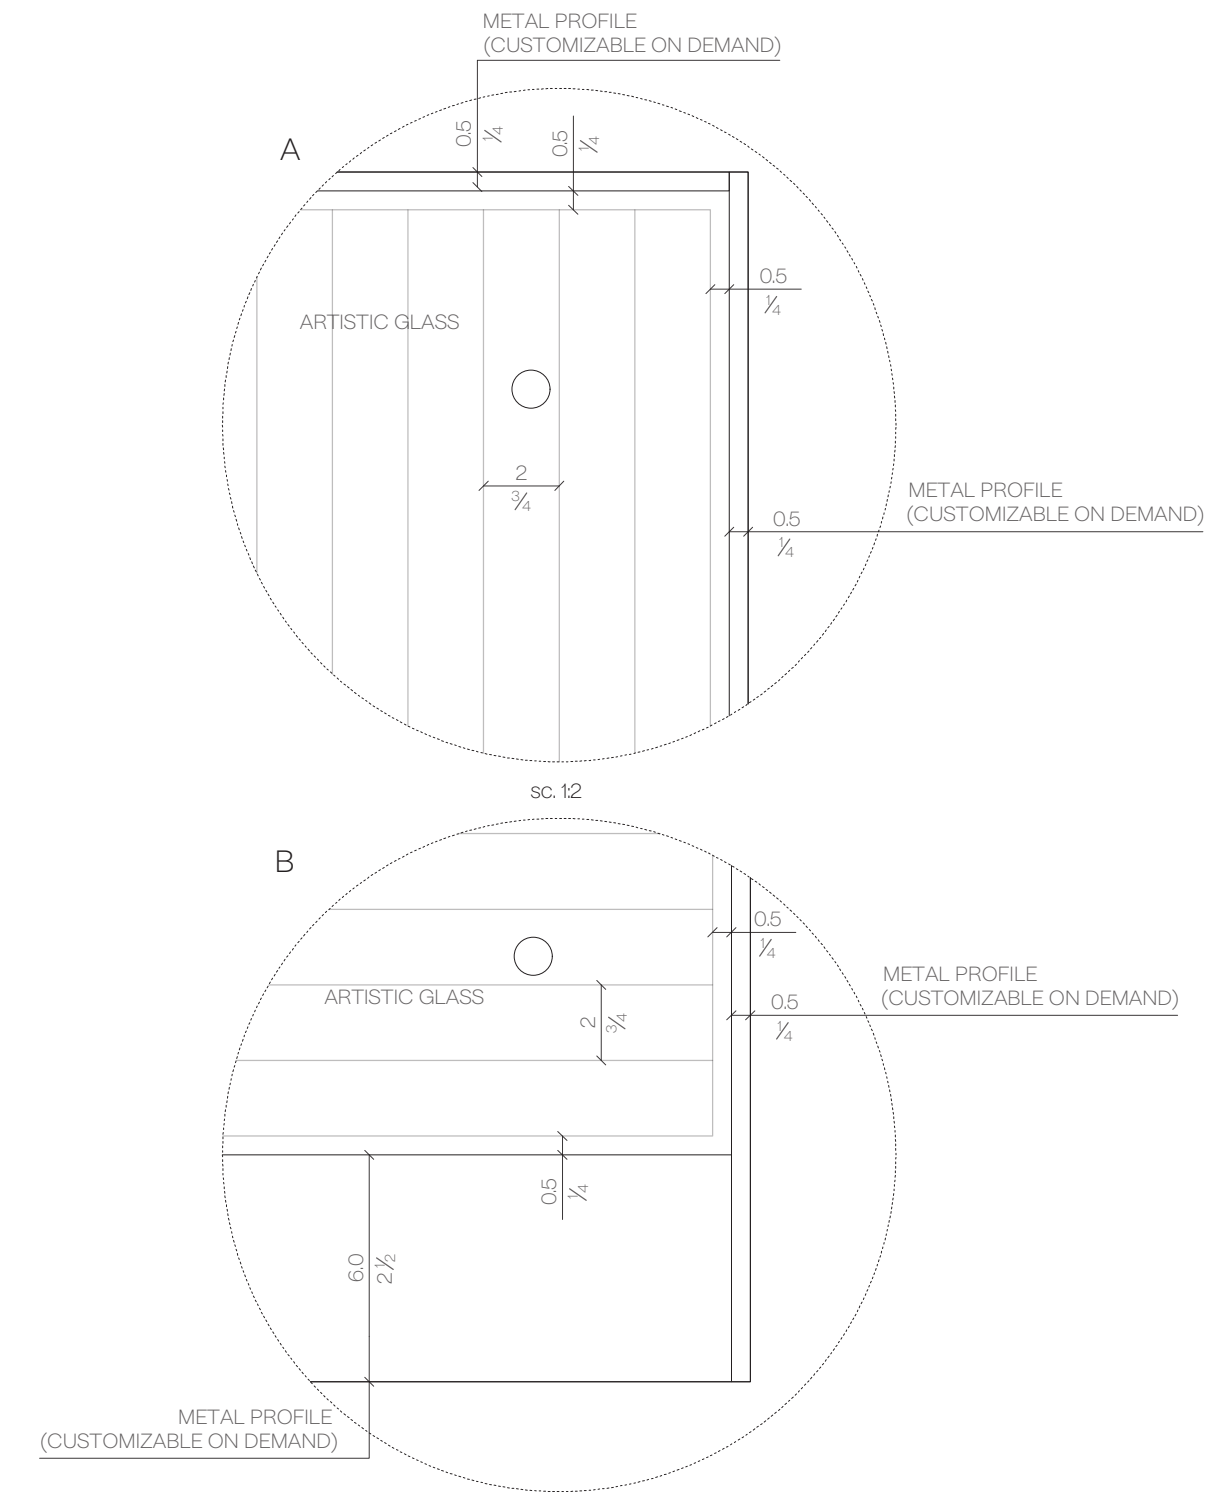

Wall light system proposal

LUMEN

Technical data

- Light source
- Strip led
- Recommended sources
- 168 Led MTL, 17.4W MTL, 3000K
- Dimmer
- Dimmable (only for 220/240V)

Artistic glass elements

Metal parts