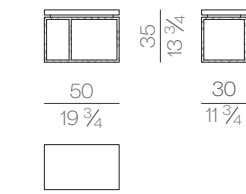

Side table

LINEUP.5030/RE