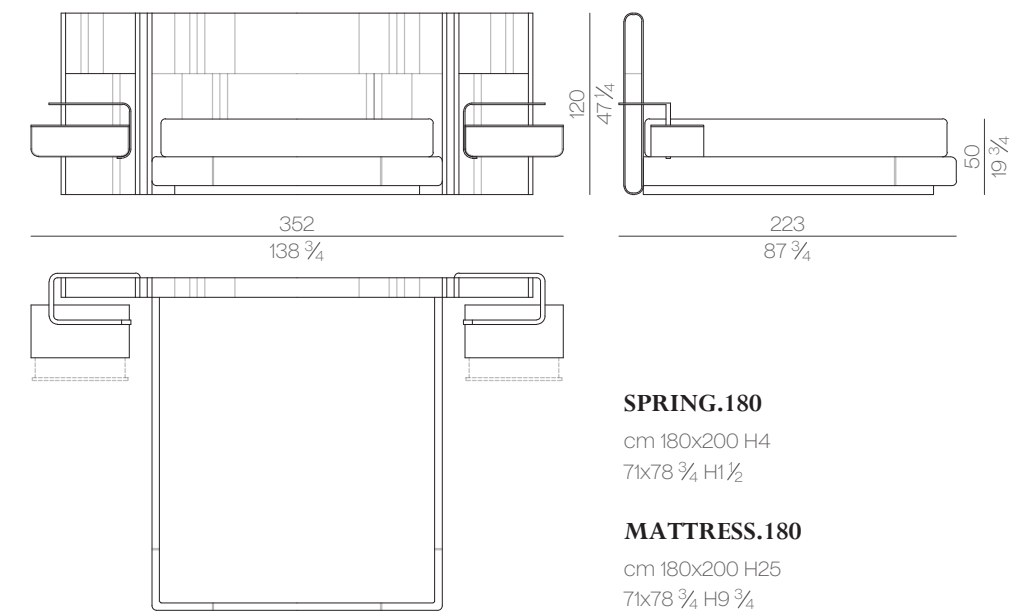

NOVABED.5180/C