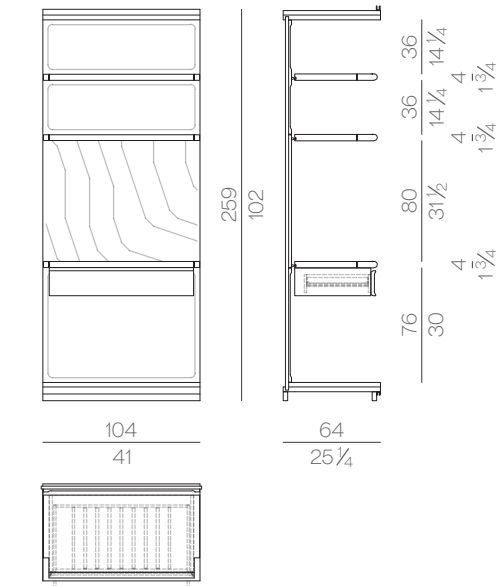

NOVA.MOD.05