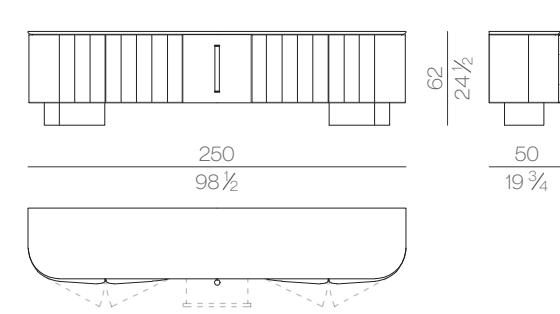

Storage unit

MORGAN.13400/B