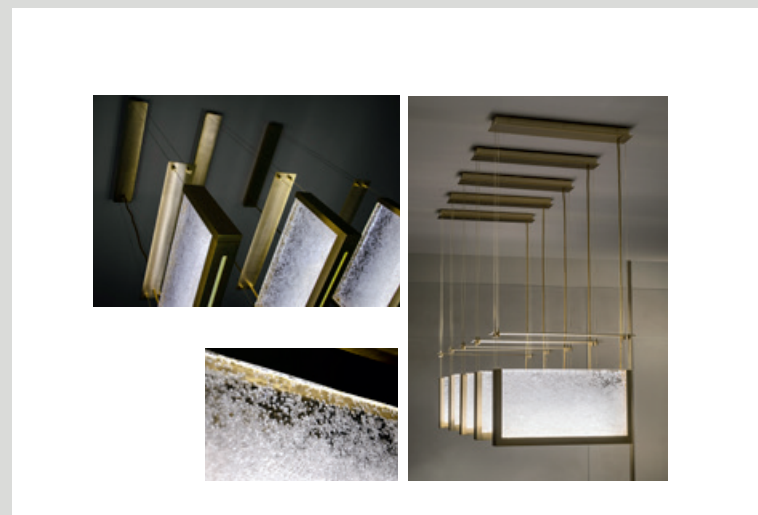

SHADE.1400 Chandelier cm 161x53 H50/150 Metal ME15 Artistic glass VM54

103