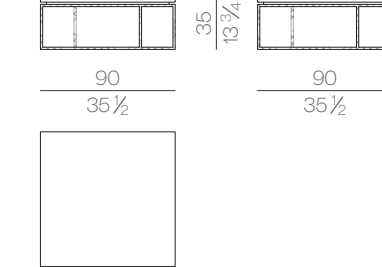

LINEUP.3090/A/RE