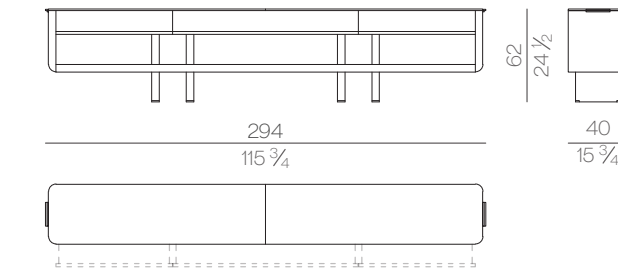

BRIDGE.13400/B

Marble top

Mother of pearl lacquered structure

Metal parts