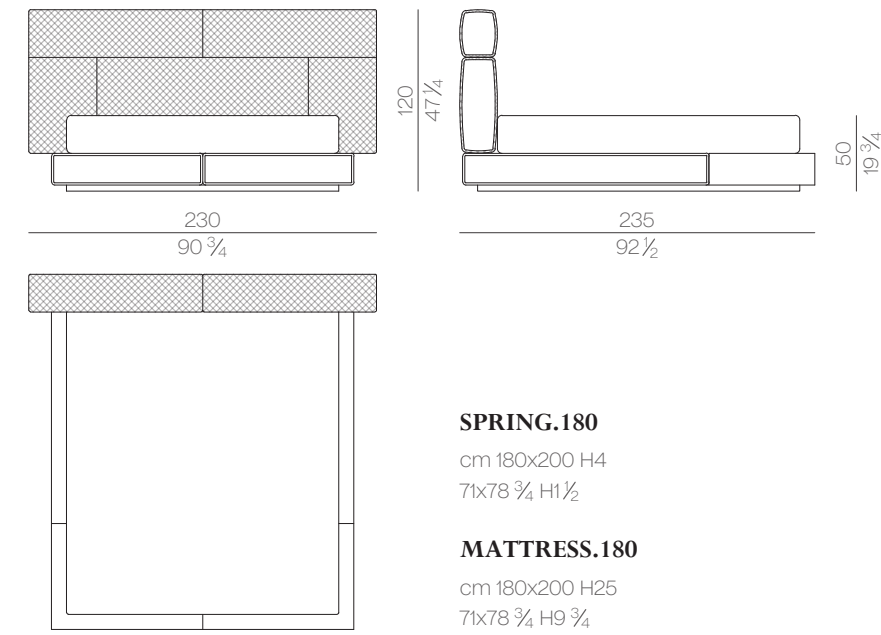

HUG.5180/TR

SPRING.180

cm 180x200 H4
71x78 3/4 H1 1/2

MATTRESS.180

cm 180x200 H25
71x78 3/4 H9 3/4