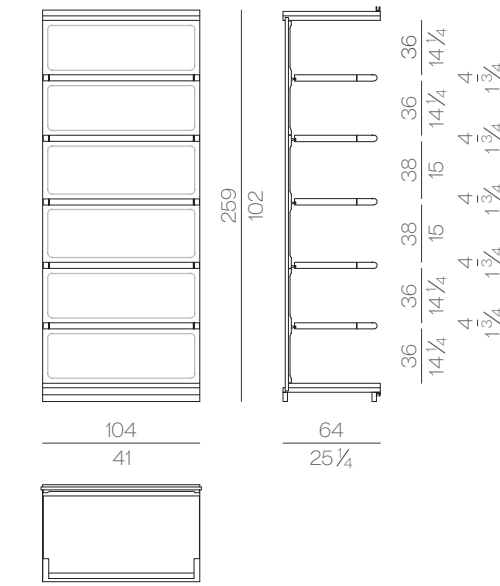

Modules

NOVA.MOD.01