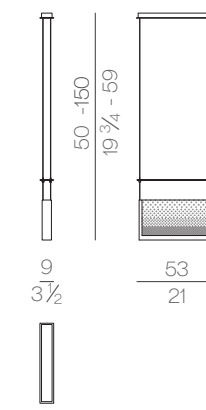

Chandelier

SHADE.1100