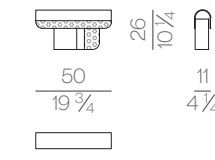

Table lamp

FLORENCE.4200