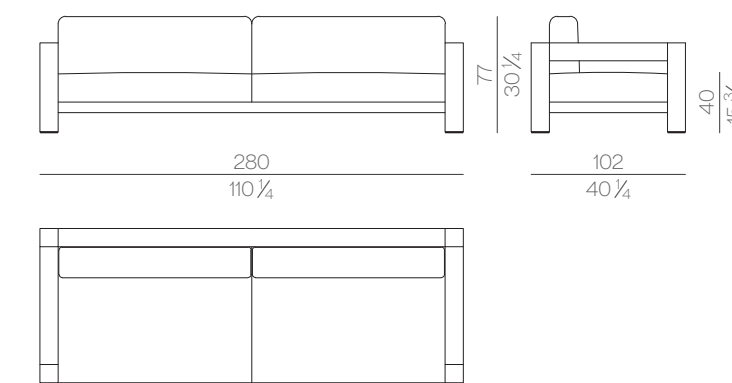

VISION.2400/HE

Fabric cushion

CT.5050/VISION

CT.6868/VISION

CT.6030/VISION

CT.6830/VISION

Leather cushion

CP.5050/VISION

CP.6868/VISION

CP.6030/VISION

CP.6830/VISION