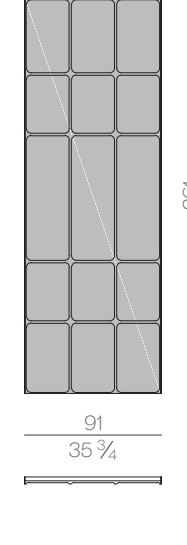

Sliding door
NOVA.SD.91