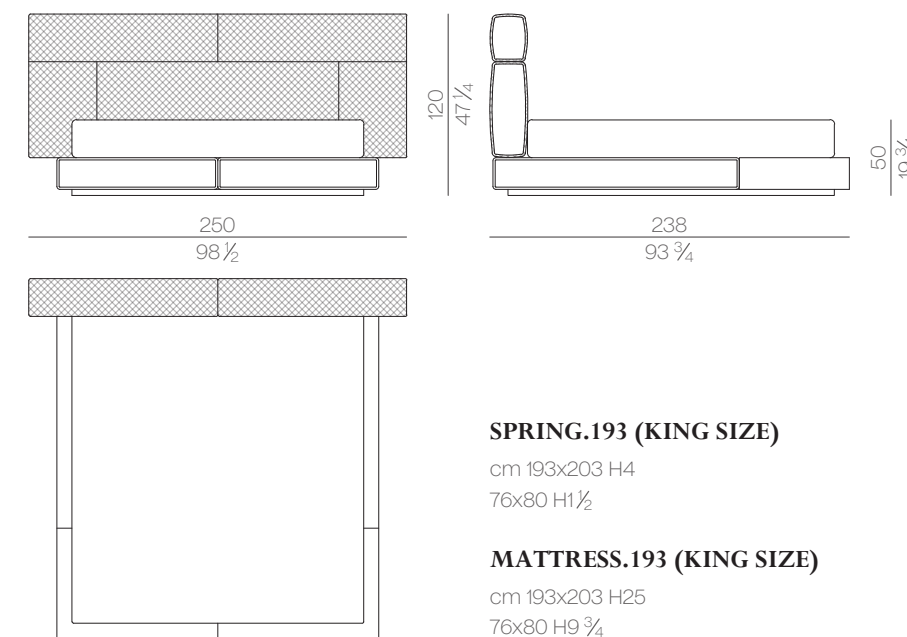

HUG.5193/TR (KING SIZE)

SPRING.193 (KING SIZE)

cm 193x203 H4
76x80 H1 1/2

MATTRESS.193 (KING SIZE)

cm 193x203 H25
76x80 H9 3/4

Spring

SPRING.160

cm 160x200 H4
63x78 3/4 H1 1/2

SPRING.180

cm 180x200 H4
71x78 3/4 H1 1/2

SPRING.200

cm 200x200 H4
78 3/4x78 3/4 H1 1/2

SPRING.153 (QUEEN SIZE)

cm 153x203 H4
60 1/4x80 H1 1/2

SPRING.193 (KING SIZE)

cm 193x203 H4
76x80 H1 1/2

Fixed double spring with metal frame (section 30x40mm) and metal central bar (section 60x40mm). Beechwood slats (thickness 8 mm) with shatterproof straps.

Mattress

MATTRESS.160

cm 160x200 H25
63x78 3/4 H9 3/4

MATTRESS.180

cm 180x200 H25
71x78 3/4 H9 3/4

MATTRESS.200

cm 200x200 H25
78 3/4x78 3/4 H9 3/4

MATTRESS.153 (QUEEN SIZE)

cm 153x203 H25
60 1/4x80 H9 3/4

MATTRESS.193 (KING SIZE)

cm 193x203 H25
76x80 H9 3/4

Orthopedic spring mattress, height 25 cm. Winter side in pure virgin wool 600 grams / sqm, summer side in pure cotton 600 grams / sqm.