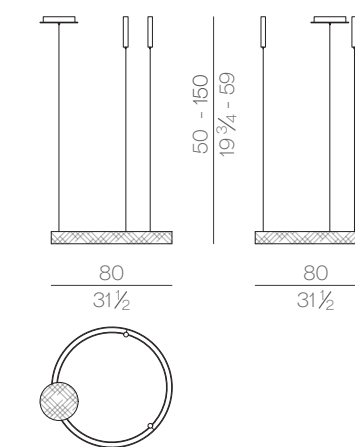

Chandelier

ASTRO.1100