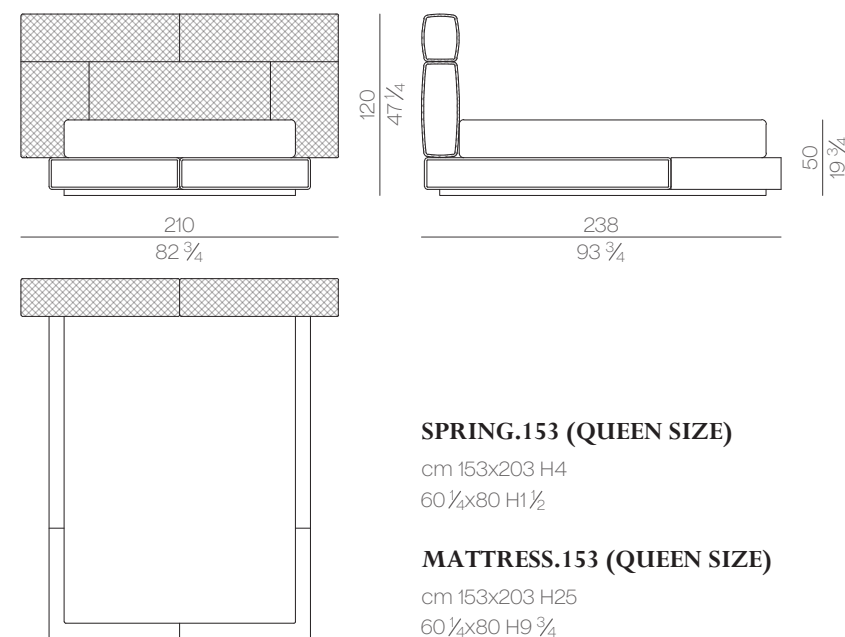

HUG.5153/TR (QUEEN SIZE)

SPRING.153 (QUEEN SIZE)

cm 153x203 H4
60 1/4x80 H1 1/2

MATTRESS.153 (QUEEN SIZE)

cm 153x203 H25
60 1/4x80 H9 3/4