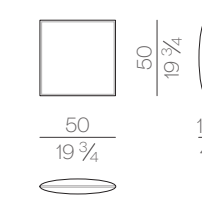

Leather cushion

CP.5050/VISION