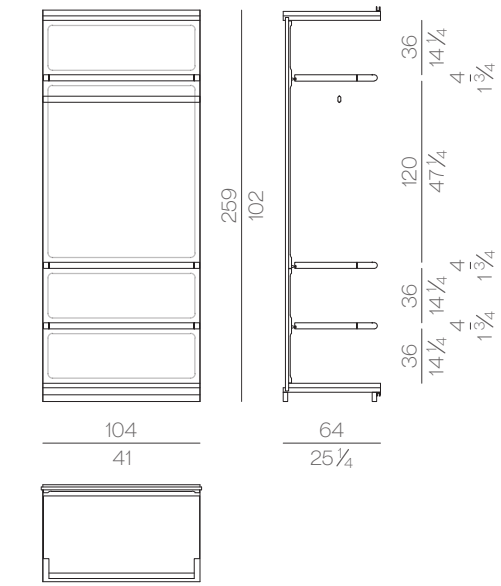

NOVA.MOD.02