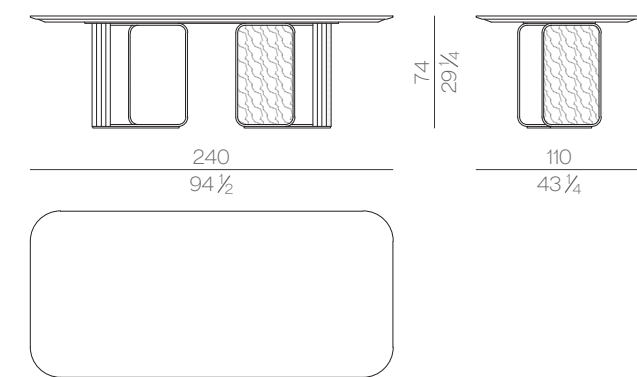

Table

NOVA.8200

NOVA.8240

NOVA.8280

Marble top and base

Metal base

Table

NOVA.5150

NOVA.5160

NOVA.5180

NOVA.5200

Marble top and base

Metal base