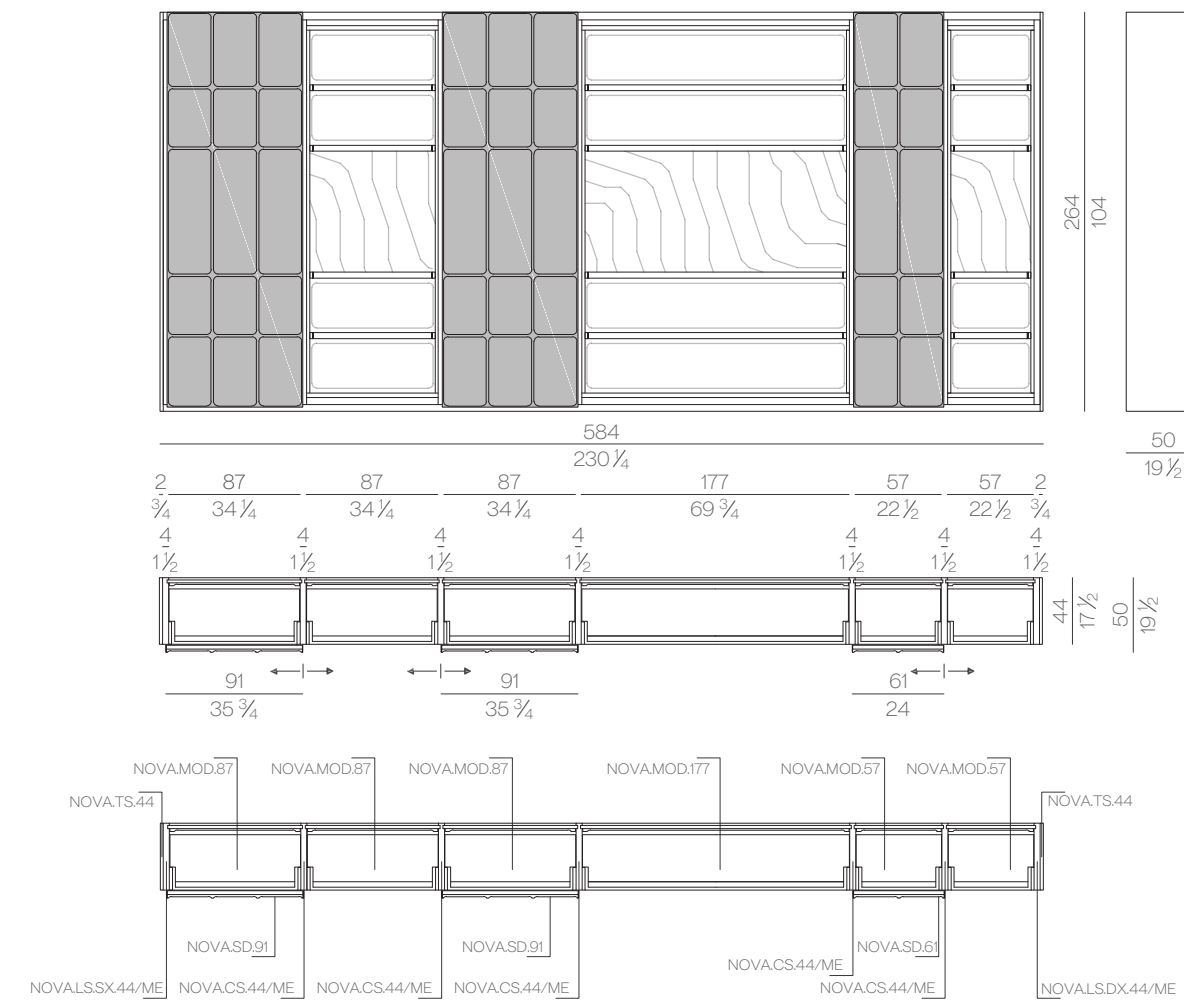

Technical data

Light source	Recommended sources	Dimmer
Strip led	140 Led MTL, 9.6W MTL, 3000K	Dimmable (only for 220/240V)

Marble parts

Metal parts

Leather parts

Wooden parts (veener)