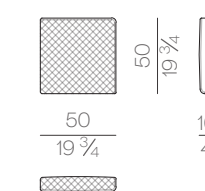

CT.5050/HUG/TR