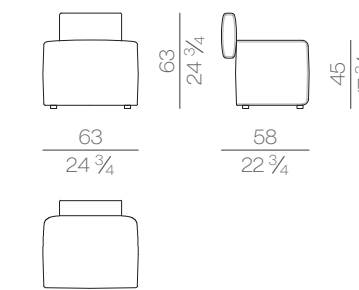

Pouf

HUG.1040