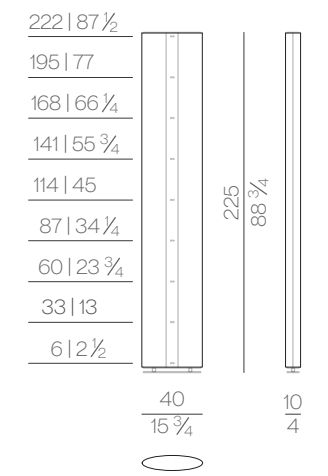

Central shoulder

ECLIPSE.CS.225