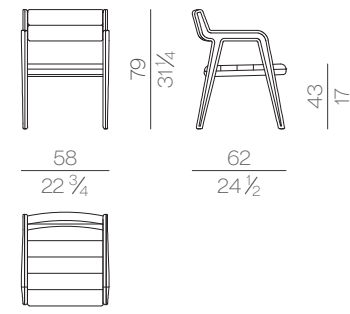

Evelyn

Design Luca Erba - 2019

Chair

EVELYN.1040