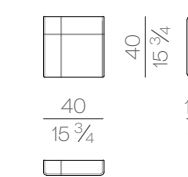

CP.4040/RUBIK/DX