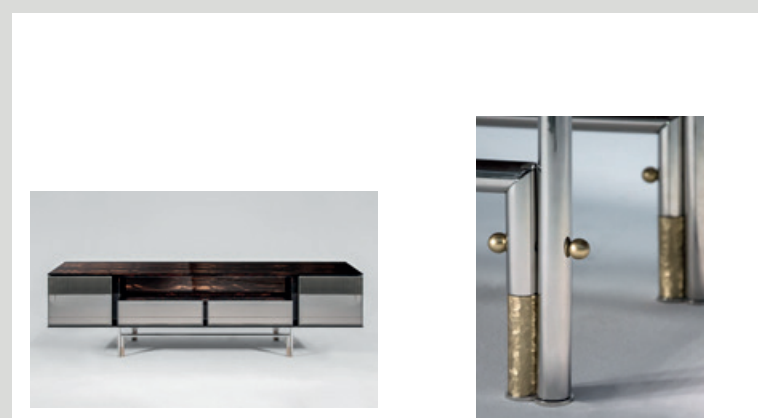

HARBOUR.13400 Storage unit

cm 240x52 H67 Wood ZI11G Metal ME11+ME56SM Mirror SP31