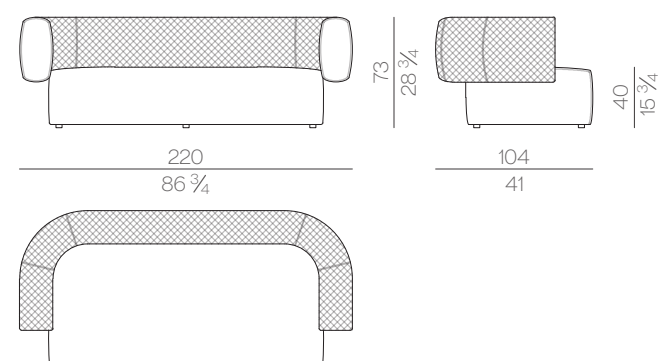

HUG.2200/TR