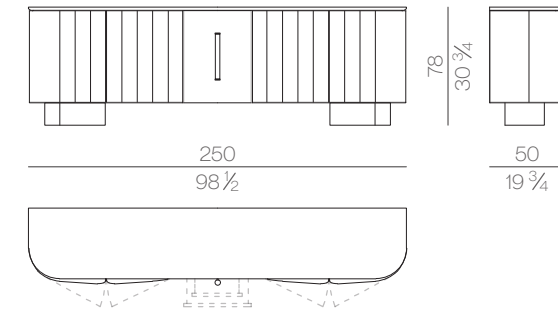

MORGAN.13400