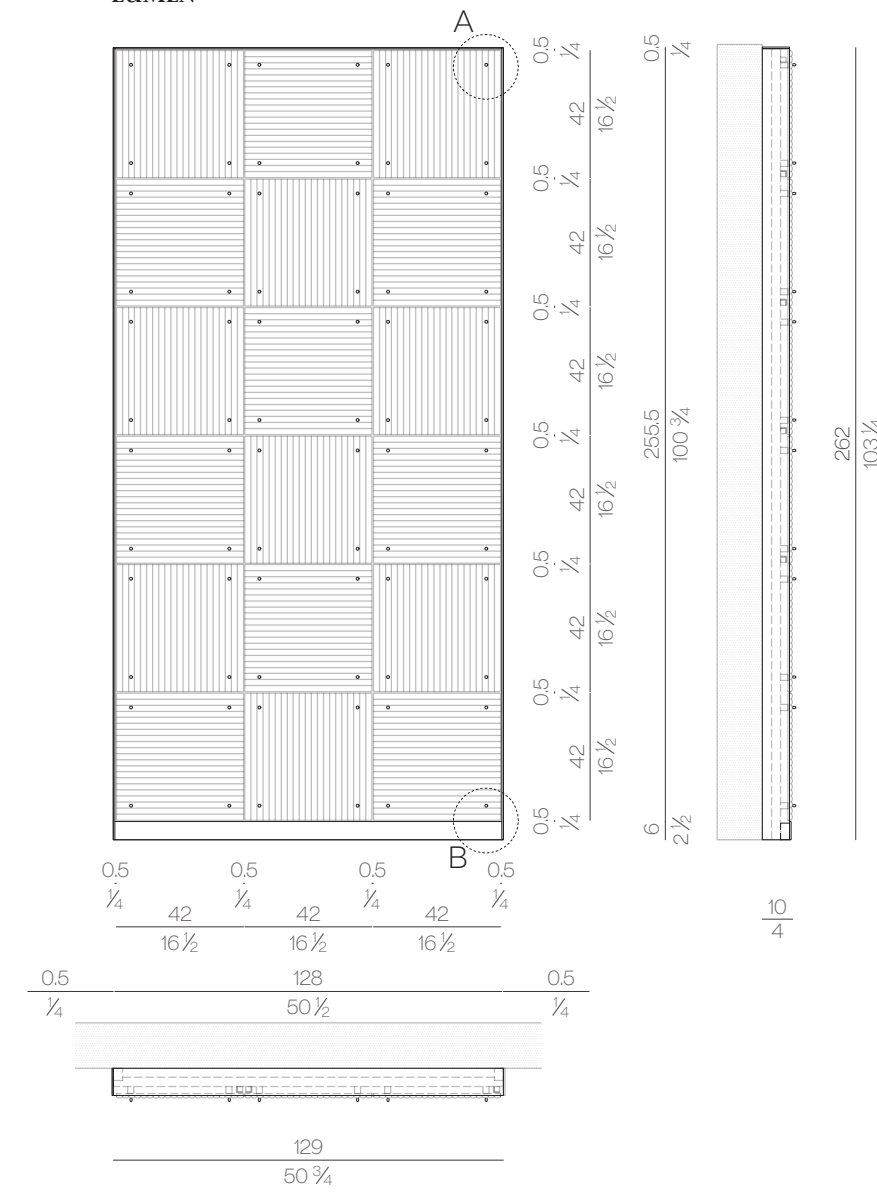

Wall light system proposal

LUMEN

Technical data

- Light source
- Strip led
- Recommended sources
- 168 Led MTL, 17.4W MTL, 3000K
- Dimmer
- Dimmable (only for 220/240V)

Artistic glass elements

Metal parts