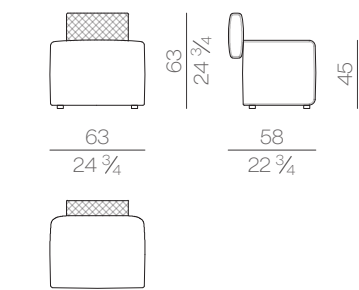

HUG.1040/TR