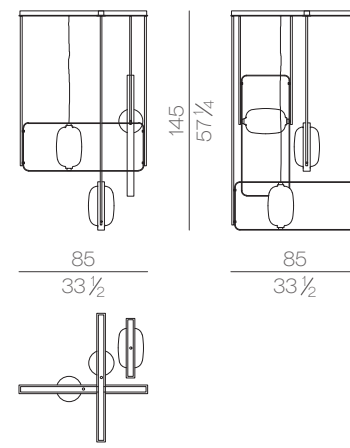

NOVA.1300/B