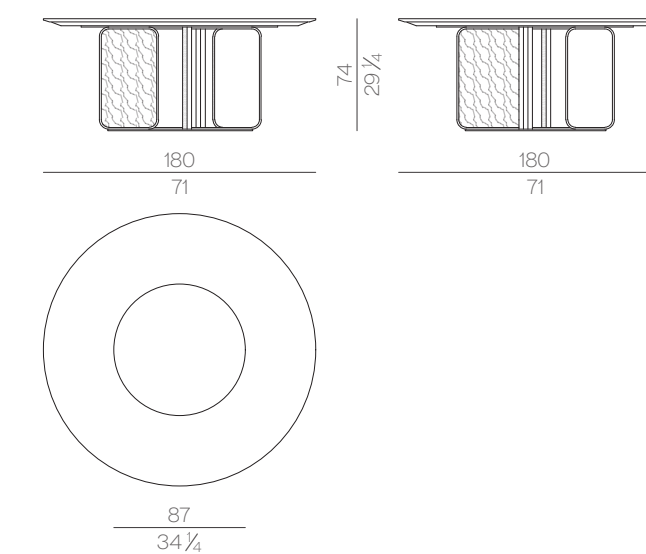

Table

NOVA.8200

NOVA.8240

NOVA.8280

Marble top and base

Metal base

Table

NOVA.5150

NOVA.5160

NOVA.5180

NOVA.5200

Marble top and base

Metal base