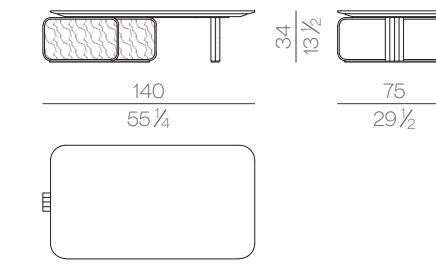

Coffee table

NOVA.2177/S