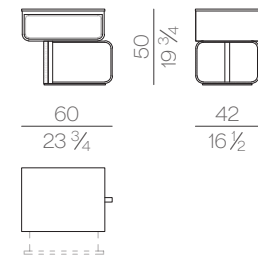

NOVA.9300/DX

Marble top

Metal base