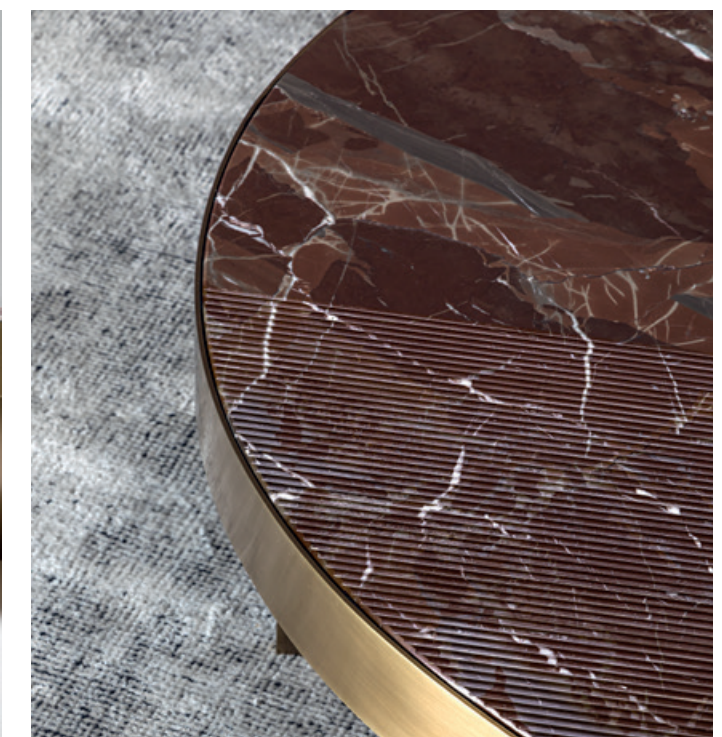

BLOOM.2400 Sofa LINFA.2177 Coffee table