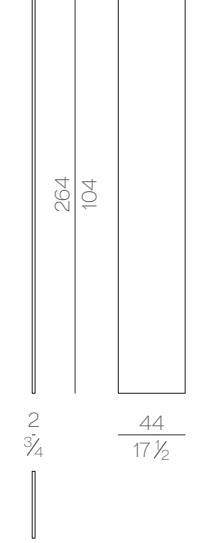

Terminal shoulder

NOVA.TS.44