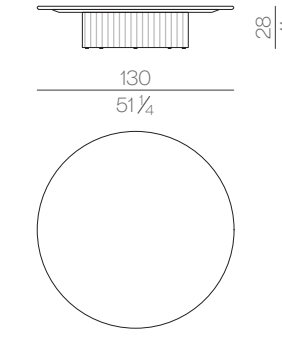

MILLER.1130/MA