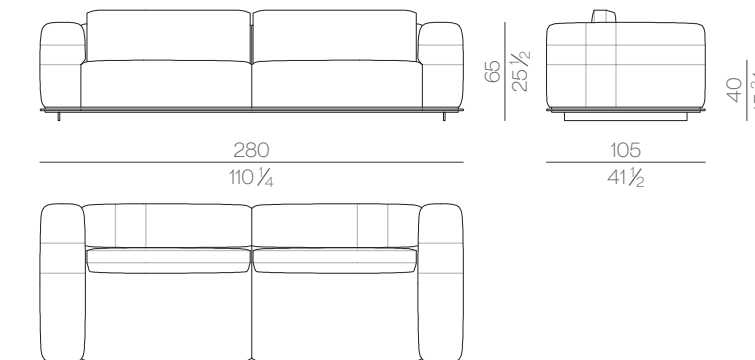

RUBIK.2400

Fabric cushion

CT.4040/RUBIK/SX

CT.4040/RUBIK/DX

Leather cushion

CP.4040/RUBIK/SX

CP.4040/RUBIK/DX

Metal details