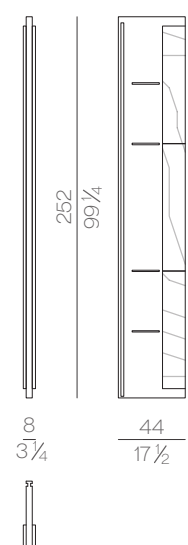

Central shoulder
NOVA.CS.44/ME