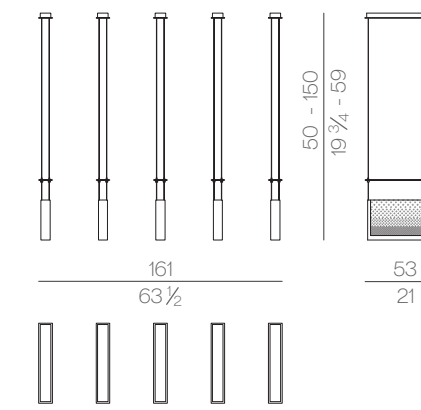

SHADE.1400

Technical data

Light source

Strip led

Recommended sources

120 Led MTL, 14W MTL, 3000K and 140 Led MTL, 9.6W MTL, 3000K

Dimmer

Dimmable (only for 220/240 V)

Metal structure

Artistic glass elements