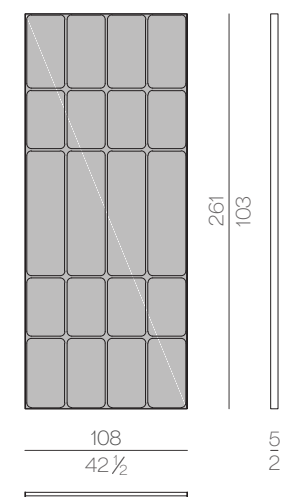

Sliding door

NOVA.SD.108