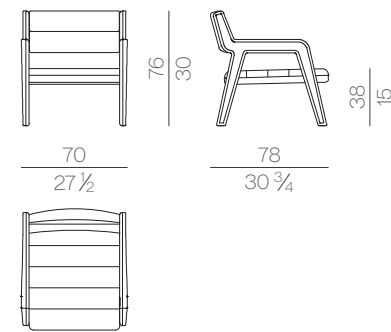

Armchair

EVELYN.2100

Florence

Design Claudio Cappellini - 2019