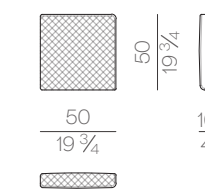

CP.5050/HUG/TR