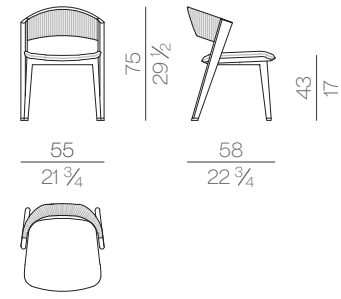

MA34 Valentine Red

ME14 Brushed bronze finish

MA13 Calacatta Oro
MA13M Matt Calacatta Oro

ME14 Brushed bronze finish

Lisbona

Design Luca Erba - 2019

Chair

LISBONA.1030