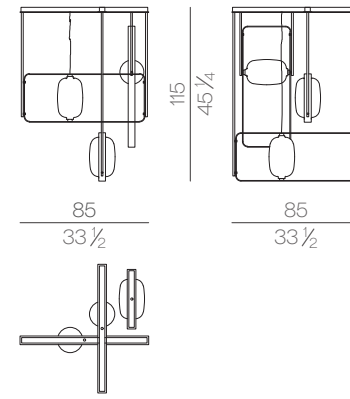

SPRING.180
cm 180x200 H4
71x78 3/4 H1 1/2

SPRING.200
cm 200x200 H4
78 3/4x78 3/4 H1 1/2

SPRING.153 (QUEEN SIZE)
cm 153x203 H4
60 1/2x80 H1 1/2

SPRING.193 (KING SIZE)
cm 193x203 H4
76x80 H1 1/2

Fixed double spring with metal frame (section 30x40mm) and metal central bar (section 60x40mm). Beechwood slats (thickness 8 mm) with shatterproof straps.

Mattress

MATTRESS.160
cm 160x200 H25
63x78 3/4 H9 3/4

MATTRESS.180
cm 180x200 H25
71x78 3/4 H9 3/4

MATTRESS.200
cm 200x200 H25
78 3/4x78 3/4 H9 3/4

MATTRESS.153 (QUEEN SIZE)
cm 153x203 H25
60 1/2x80 H9 3/4

MATTRESS.193 (KING SIZE)
cm 193x203 H25
76x80 H9 3/4

Orthopedic spring mattress, height 25 cm. Winter side in pure virgin wool 600 grams / sqm, summer side in pure cotton 600 grams / sqm.

Chandelier

NOVA.1300/C