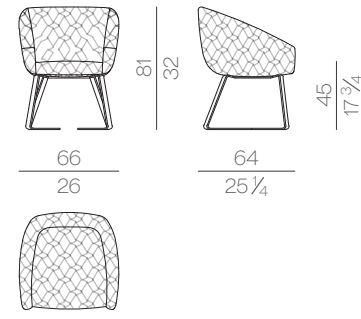

Armchair

OLIVER.1040