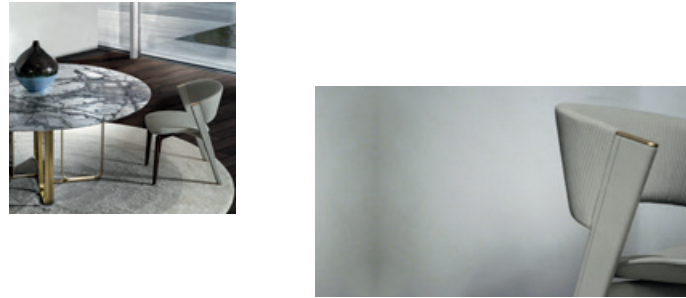

33

NOVA.5180 Table

cm Ø 180 H74 Metal ME54SC Marble MA33

47

NOVABED.5180/C Bed

cm 352x223 H120 Wood EU11G Metal ME54SC Leather 52050/41
Marble MA32

37

LISBONA.1030 Chair
NOVA.5180 Table
CHRIS.D300/R2 Rug