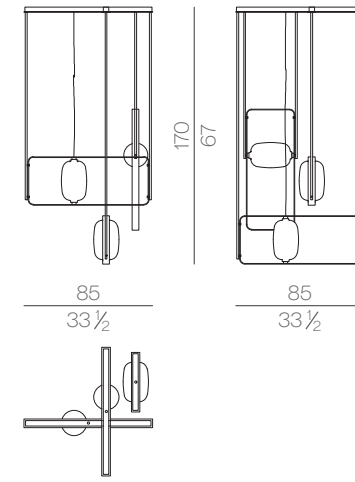

NOVA.1300/A

Technical data

Light source

Bulb

Recommended sources

n. 3 G9 led (390lm, 3.7W, 3000K)

Dimmer

Dimmable (only for 220/240 V)

Metal structure

Artistic glass elements

Wall lamp

NOVA.2100

Technical data

Light source

Strip led

Recommended sources

120 Led MTL, 9.6W, 3000K

Dimmer

Dimmable (only for 220/240 V)

Metal structure

Mirror part