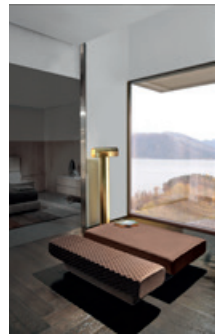

53

NOVA.26000 Walk-in closet

cm 526x179 H264 Wood EU11G Metal ME14 Leather 52050/41 Marble MA32

55

**NOVA.26000** Walk-in closet

cm 526x179 H264 Wood EU11G Metal ME14 Leather 52050/41 Marble MA32

59

**FLORENCE.3300** Floor lamp
HUG.1140/TR Poufcm 58x20 H150 Metal ME15
cm 140x140 H38 Fabric 30000/2 Marble MA13