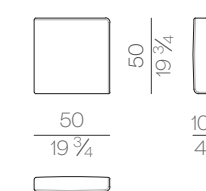

CT.5050/HUG