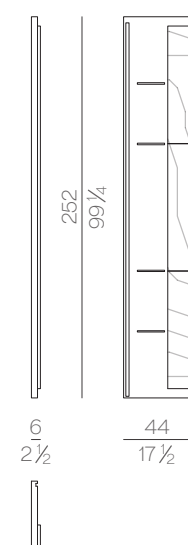

Lateral shoulder (left)
NOVA.LS.SX.44/ME