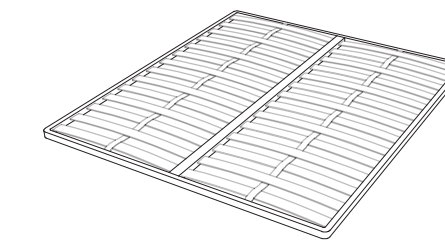

Metal parts

ME545C Brushed bronze brass with sculpture details

Spring

SPRING.160

cm 160x200 H4
 63x78 3/4 H1 1/2

SPRING.180

cm 180x200 H4
 71x78 3/4 H1 1/2

SPRING.200