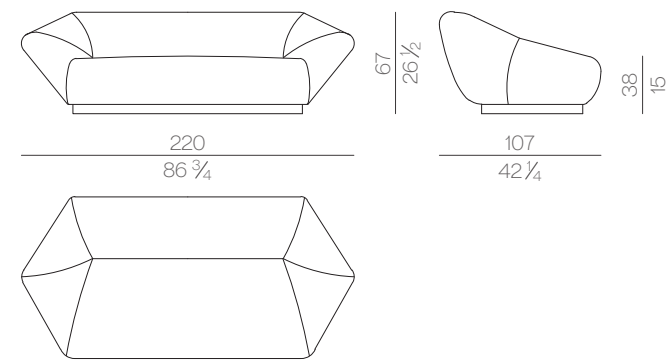

Bloom

Design Luca Erba - 2019

Armchair

BLOOM.2150

Sofa

BLOOM.2200

BLOOM.2300

BLOOM.2400