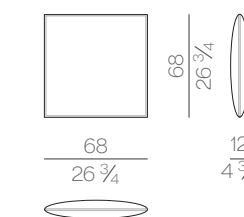

CP.6868/VISION