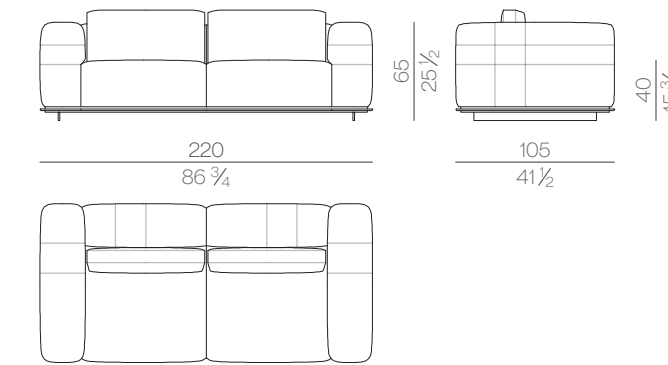

Side table

PEDRO.1030

PEDRO.1040

PEDRO.1030/R

PEDRO.1040/R

Artistic finish on pottery structure

Considering the artistic-handmade value of the production process, the colour tones and shades shown in the photo are considered purely indicative.

Sofa

RUBIK.2200