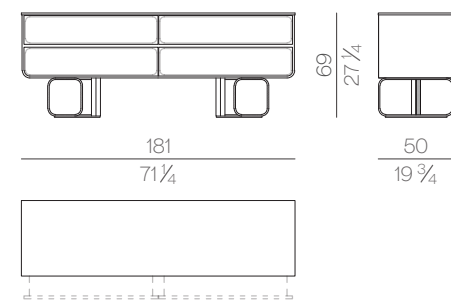

Drawer unit

NOVA.9100