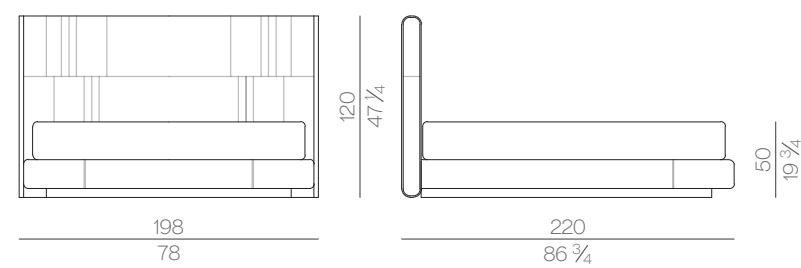

cm 153x203 H25
 60 1/2x80 H9 3/4

MATTRESS.193 (KING SIZE)

cm 193x203 H25
 76x80 H9 3/4

Orthopedic spring mattress, height 25 cm. Winter side in pure virgin wool 600 grams / sqm, summer side in pure cotton 600 grams / sqm.

Bed

NOVABED.5160

SPRING.160
cm 160x200 H4
63x78 3/4 H1 1/2

MATTRESS.160
cm 160x200 H25
63x78 3/4 H9 3/4

NOVABED.5180

SPRING.180
cm 180x200 H4
71x78 3/4 H1 1/2

MATTRESS.180
cm 180x200 H25
71x78 3/4 H9 3/4

NOVABED.5200

SPRING.200
cm 200x200 H4
78 3/4x78 3/4 H1 1/2

MATTRESS.200
cm 200x200 H25
78 3/4x78 3/4 H9 3/4

NOVABED.5153 (QUEEN SIZE)

SPRING.153 (QUEEN SIZE)
cm 153x203 H4
60 1/2x80 H1 1/2

MATTRESS.153 (QUEEN SIZE)
cm 153x203 H25
60 1/2x80 H9 3/4