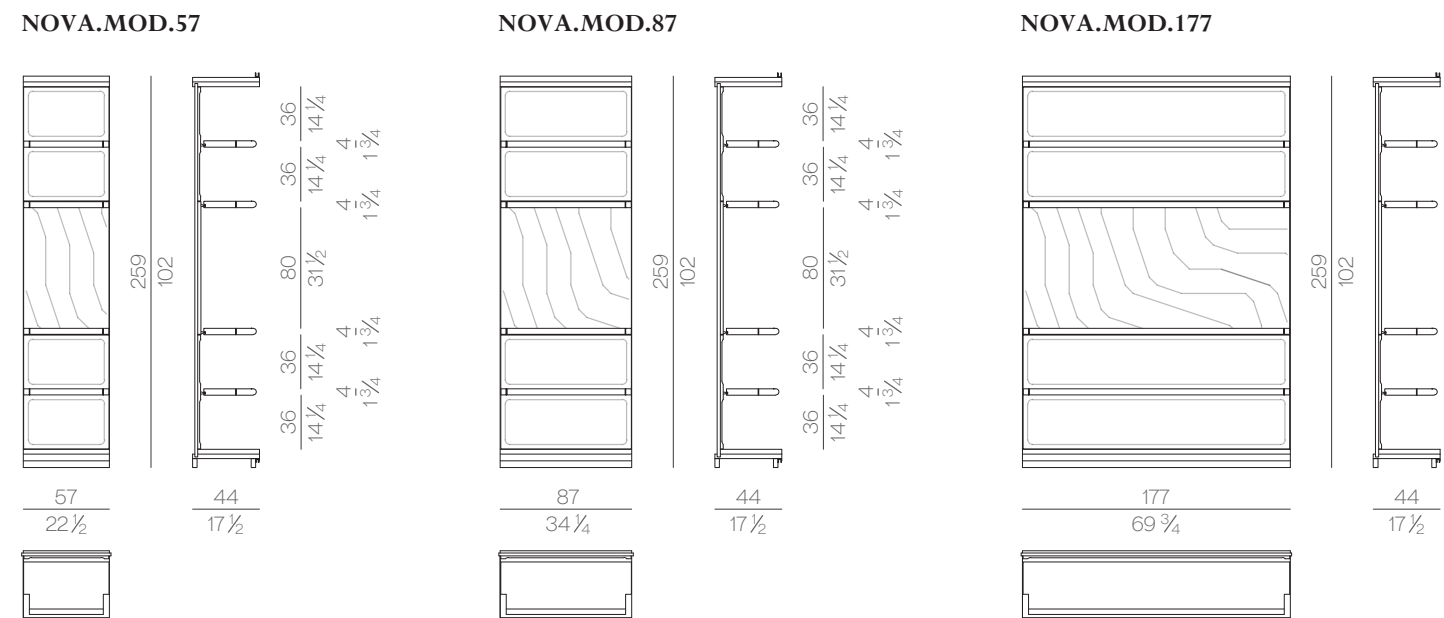

Modules

Central shoulder
NOVA.CS.44/ME

Lateral shoulder (left)
NOVA.LS.SX.44/ME

Lateral shoulder (right)
NOVA.LS.DX.44/ME

Terminal shoulder
NOVA.TS.44

Sliding door
NOVA.SD.61

Sliding door
NOVA.SD.91

Modular bookcase proposal

NOVA.25000