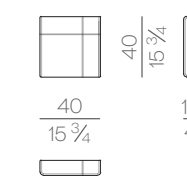

Leather cushion

CP.4040/RUBIK/SX