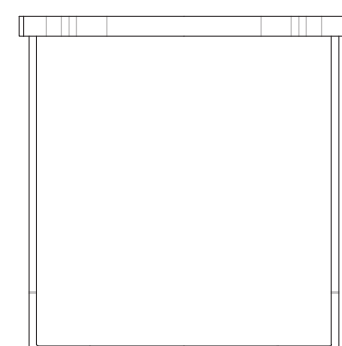

NOVABED.5193 (KING SIZE)

SPRING.193 (KING SIZE)
cm 193x203 H4
76x80 H1 1/2

MATTRESS.193 (KING SIZE)
cm 193x203 H25
76x80 H9 3/4

Metal parts

ME14 Brushed bronze finish