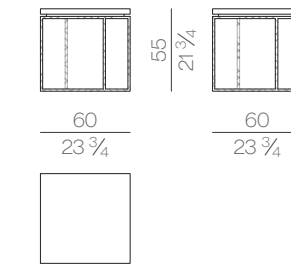

LINEUP.6060/RE