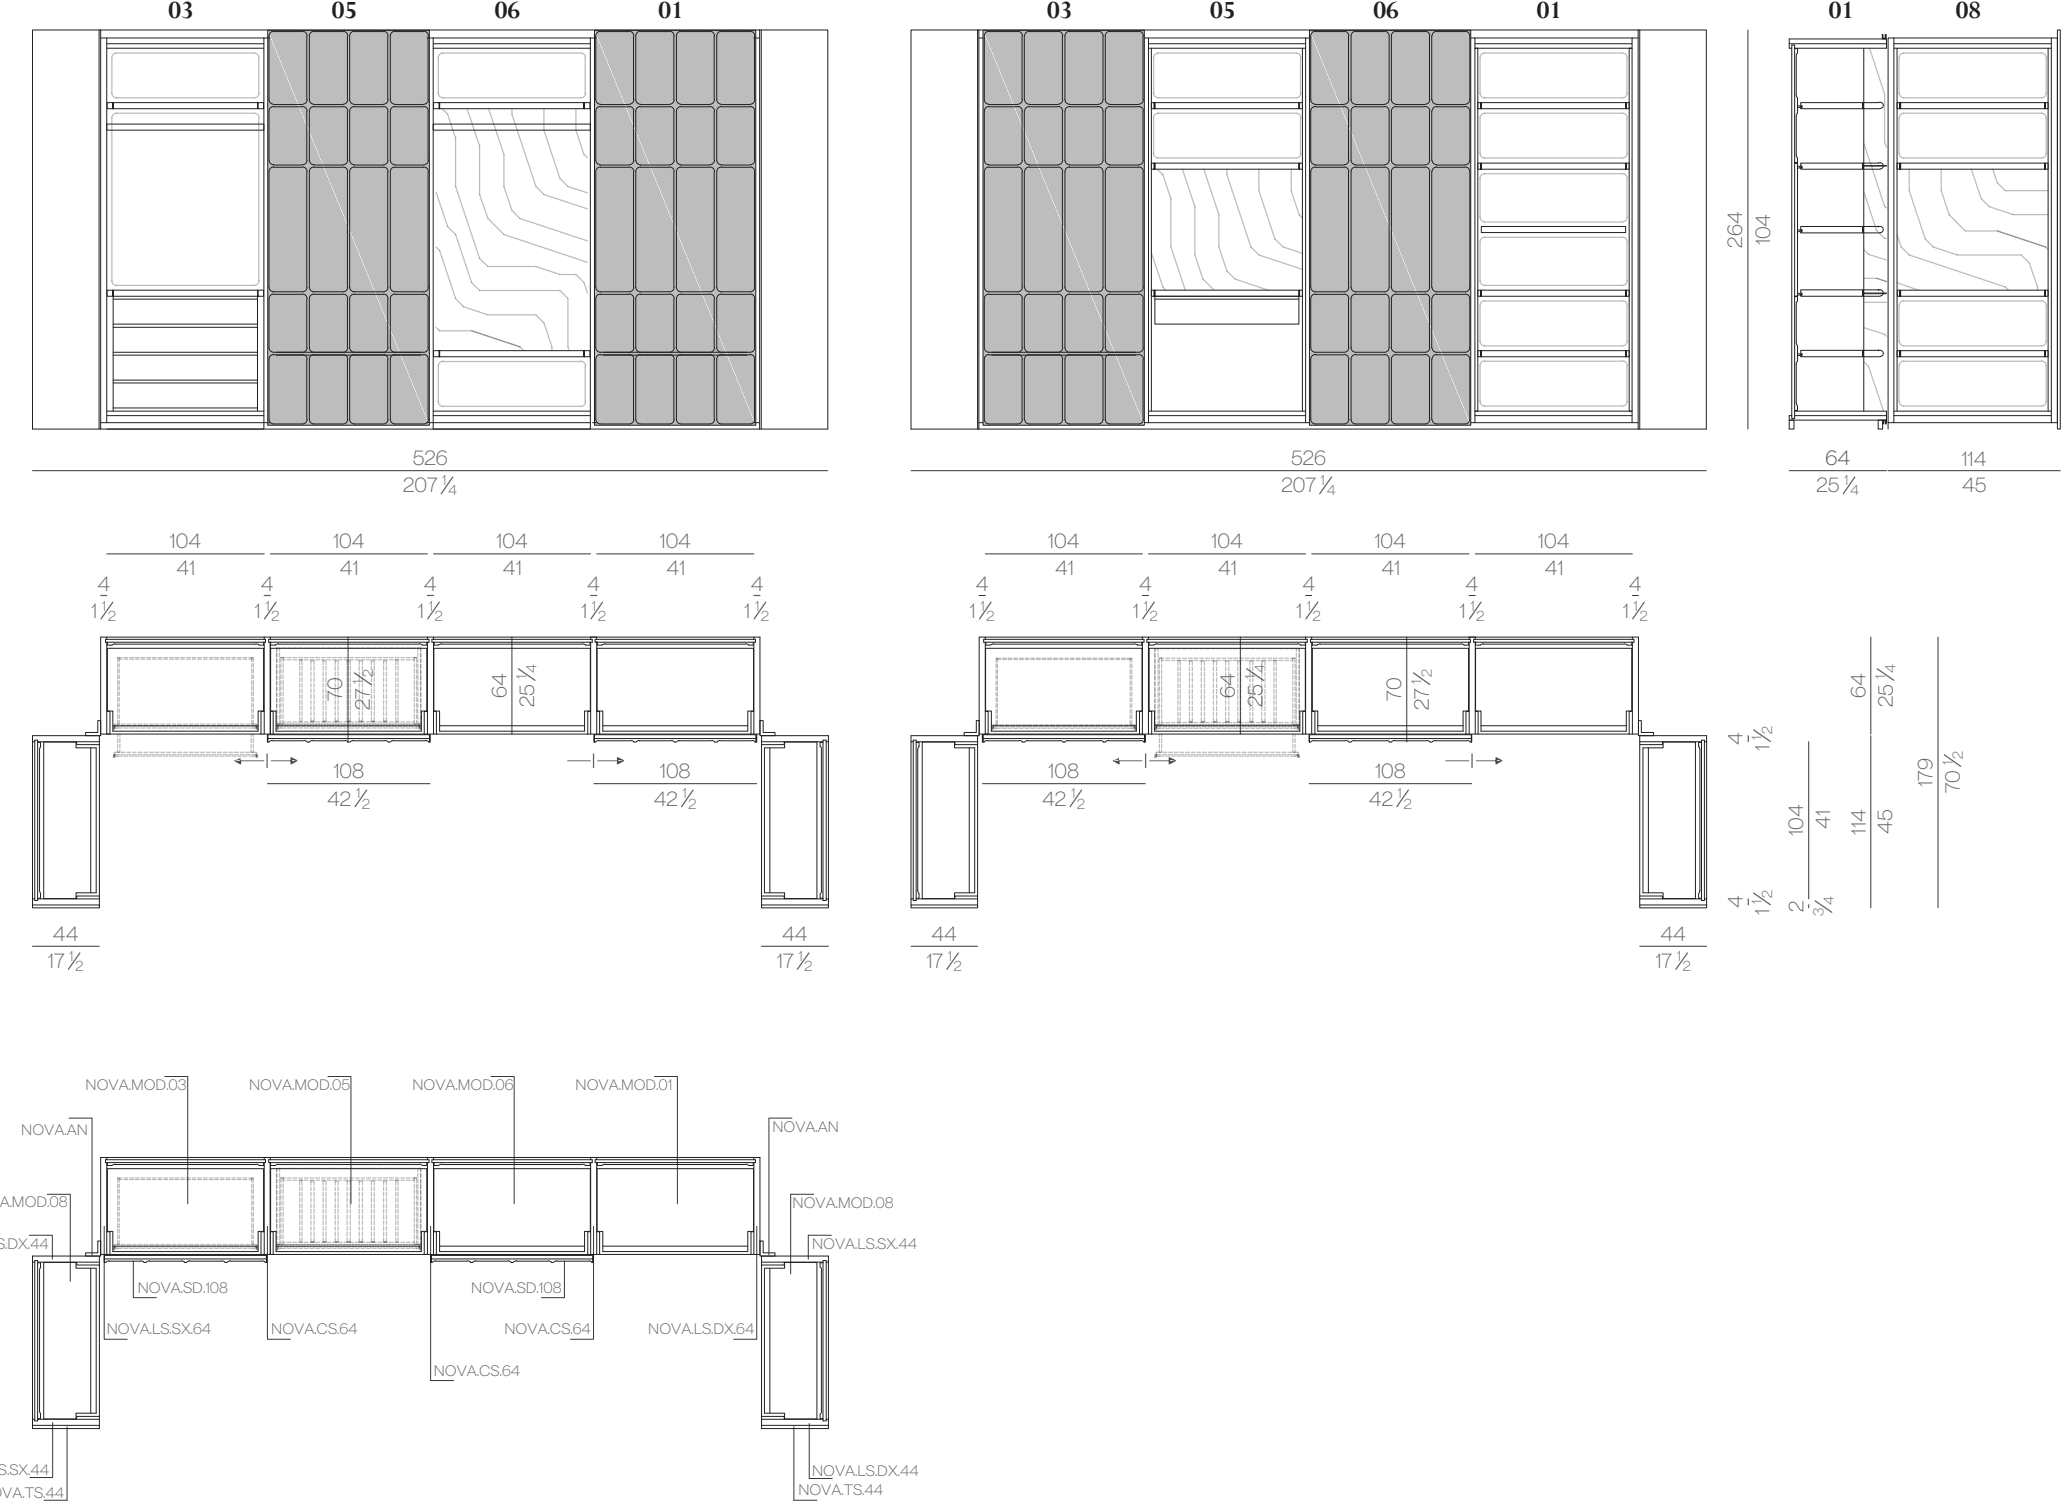

Central shoulder

NOVA.CS.64

Lateral shoulder (left)

NOVA.LS.SX.64

Lateral shoulder (right)

NOVA.LS.DX.64

Terminal shoulder

NOVA.TS.64

Central shoulder

NOVA.CS.44

Lateral shoulder (left)

NOVA.LS.SX.44

Lateral shoulder (right)

NOVA.LS.DX.44

Terminal shoulder

NOVA.TS.44

Sliding door

NOVA.SD.108

Corner element

NOVA.AN

Walk-in closet proposal

NOVA.26000

Technical data

Light source	Recommended sources	Dimmer
Strip led	140 Led MTL, 9.6W MTL, 3000K	Dimmable (only for 220/240 V)

Marble parts

MA32 Calacatta Brazil

MA32 Calacatta Brazil

MA33 Invisible Grey

MA33 Invisible Grey

Metal parts

ME14 Brushed bronze finish

ME14 Brushed bronze finish

ME14 Brushed bronze finish

ME14 Brushed bronze finish

Leather parts

52050/41 Pomice

53450/7 Écru

52050/34 Steel

53450/1 Gesso

Wooden parts (veener)

EU11G Glossy eucalyptus

EU11G Glossy eucalyptus

EU11G Glossy eucalyptus

EU11G Glossy eucalyptus