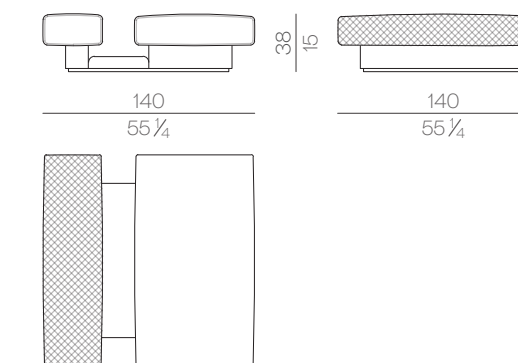

HUG.1140/TR

Marble part