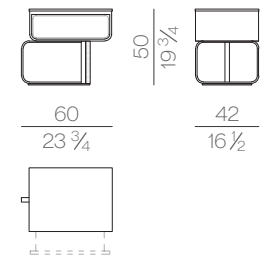

Night table

NOVA.9300/SX