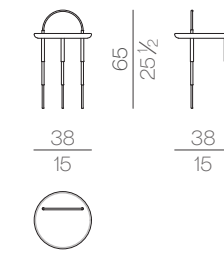

Wooden top

Metal parts

Metal details