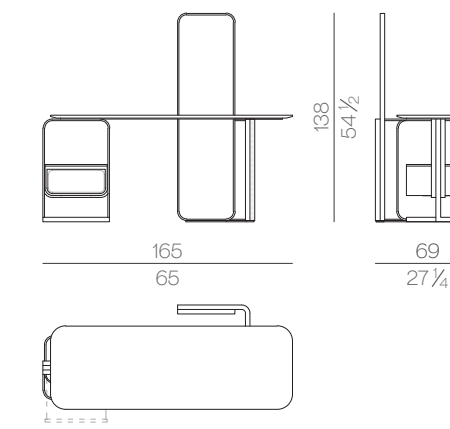

Metal base

ME54SC Brushed bronze brass with sculpture details

ME54SC Brushed bronze brass with sculpture details

Vanity

NOVA.12100

Marble top

MA32 Calacatta Brazil

MA33 Invisible Grey