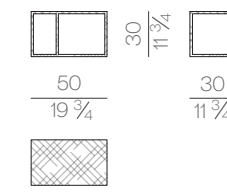

cm 160x200 H25
63x78 3/4 H9 3/4

MATTRESS.180

cm 180x200 H25
71x78 3/4 H9 3/4

MATTRESS.200

cm 200x200 H25
78 3/4x78 3/4 H9 3/4

MATTRESS.153 (QUEEN SIZE)

cm 153x203 H25
60 1/4x80 H9 3/4

MATTRESS.193 (KING SIZE)

cm 193x203 H25
76x80 H9 3/4

Orthopedic spring mattress, height 25 cm. Winter side in pure virgin wool 600 grams / sqm, summer side in pure cotton 600 grams / sqm.

Side table

LINEUP.3025

LINEUP.5030

LINEUP.6060