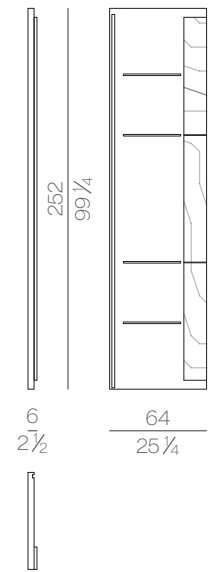

Lateral shoulder (left)

NOVA.LS.SX.64