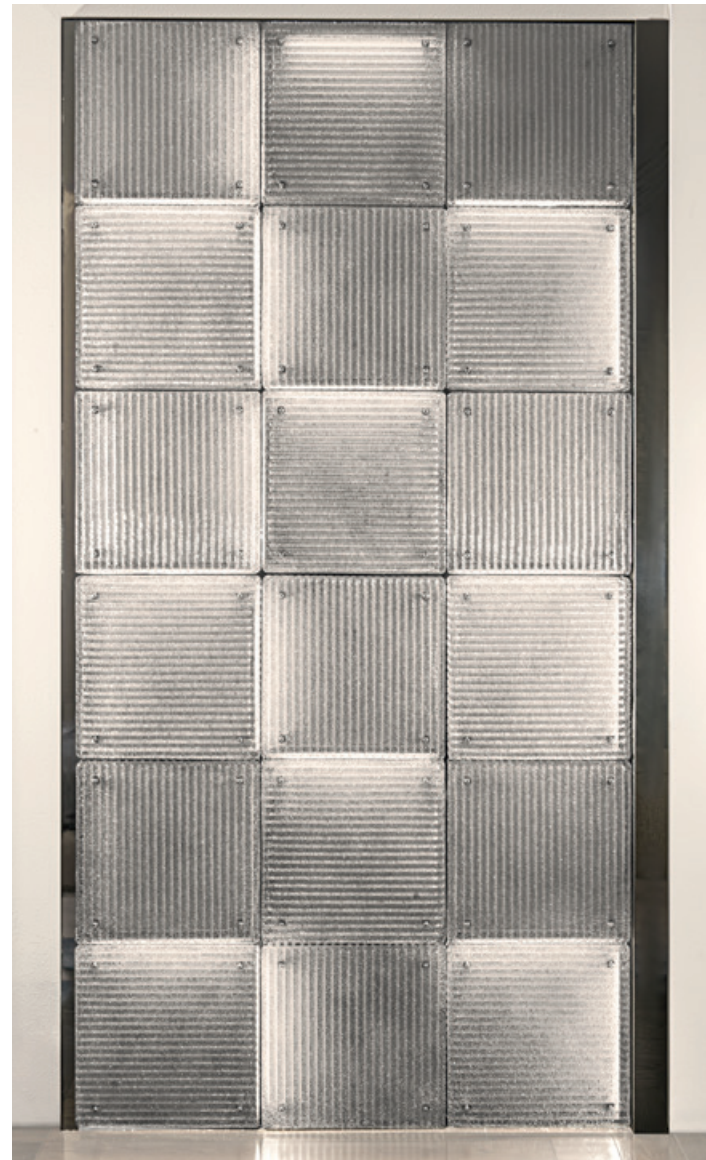

Lumen wall light system is composed of a series of artistic glass elements realized by master glassmakers in Venice area. The wall size can be customized both in width and height, always following the multiple of each glass element dimension, which is about 42 x 42 cm. Considering the high value of handmade craftsmanship in the glass casting in plates process, each piece will always be slightly different from the others. For the assembling, it will be provided a panel to be fixed to the wall, together with another panel equipped with the electrical system. For technical reasons Lumen wall light system is supplied with four perimeter metal closing profiles, to protect the artistic glass. These closing profiles can be customized in size, according to the specific needs of the customer. Each individual glass element is locked with four decorative screws placed near the edges.