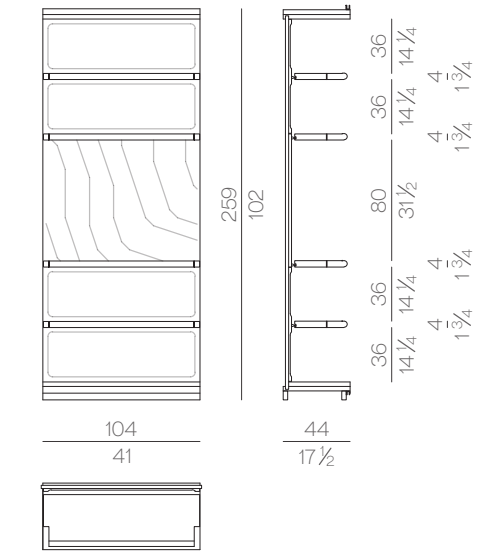

NOVA.MOD.08