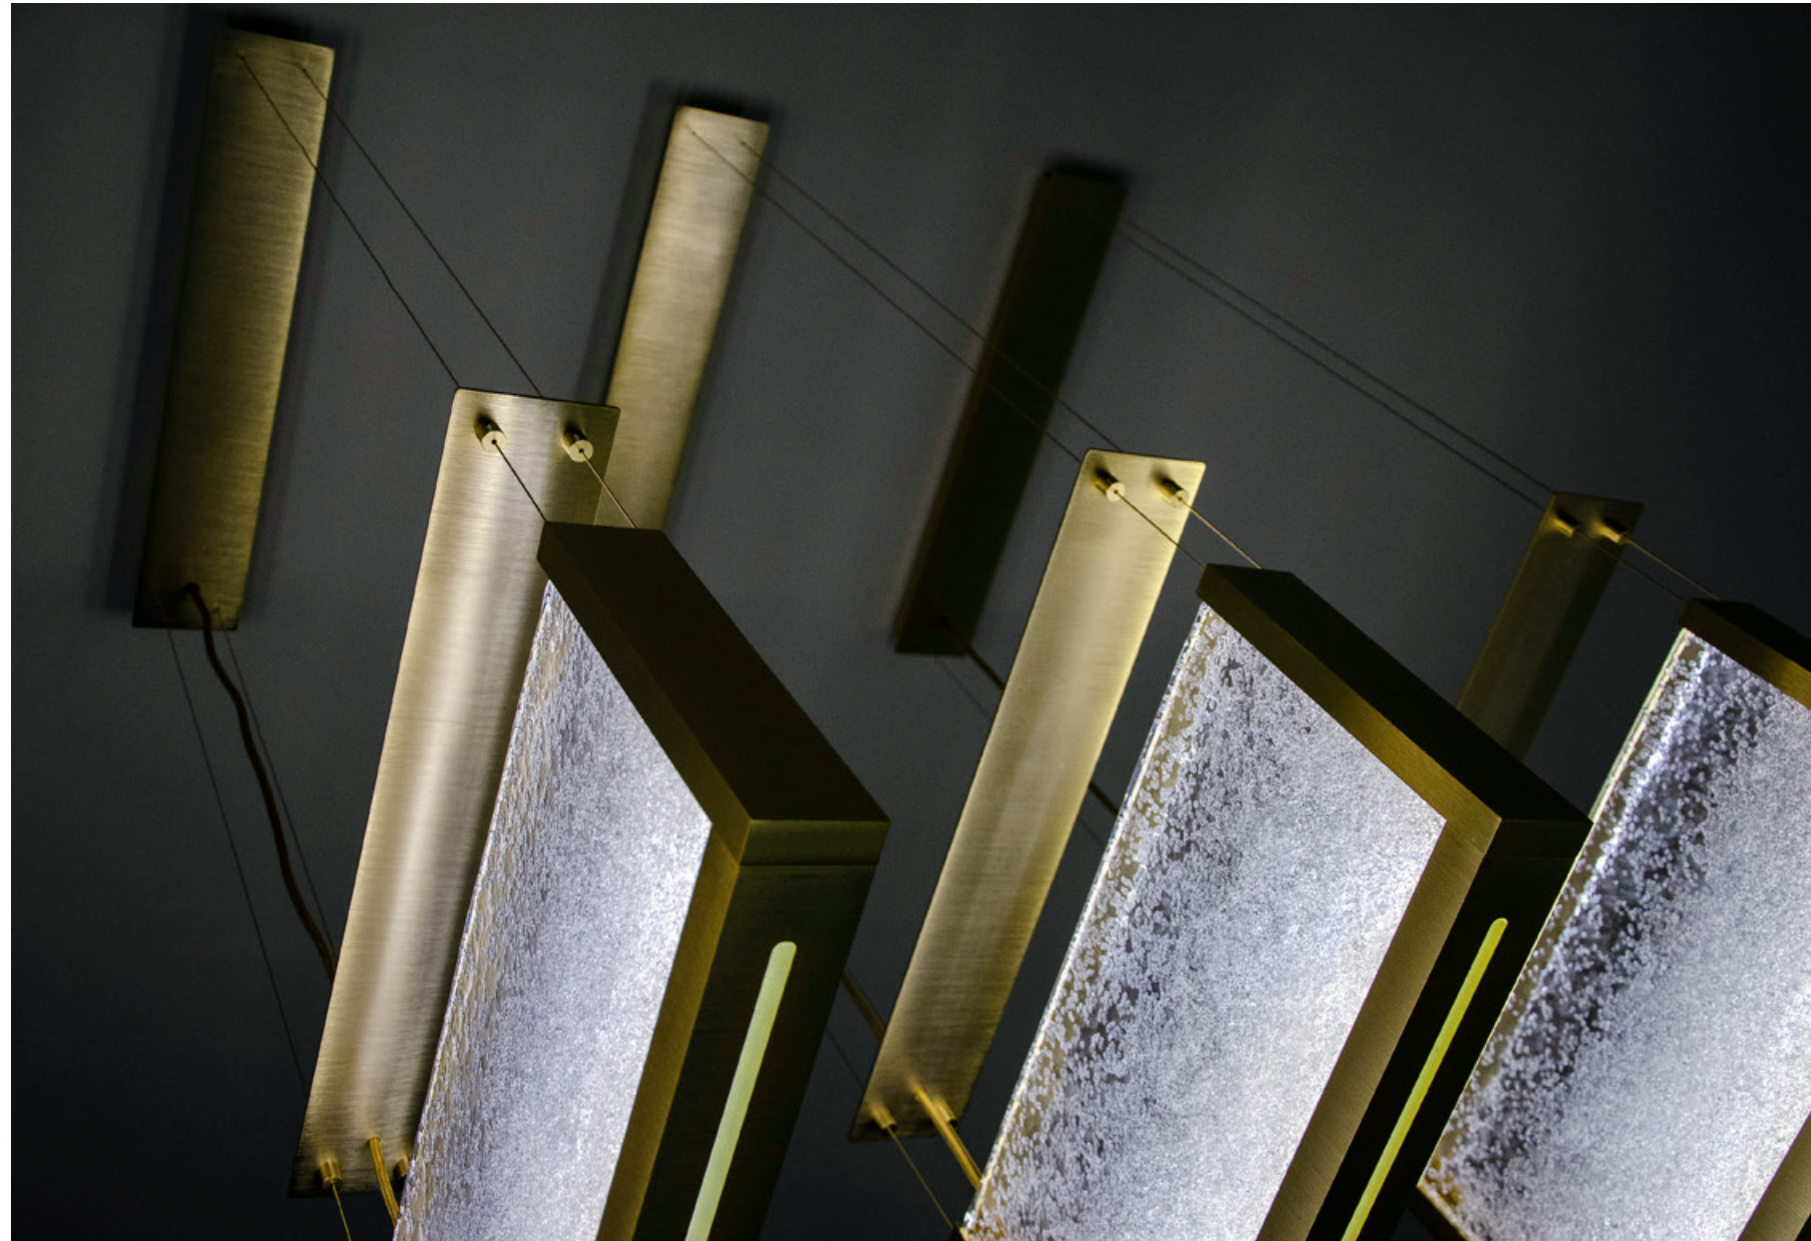

ADONE.8320 Table

SHADE.1400 Chandelier

Twine wall panels system.

Twine wall panels system takes inspiration from "Art Deco" period. A set of panels with a rounded surface, with parallel stripes pattern, creates a geometric decoration fully customizable even in size. Through its "master decorators", Cornelio Cappellini continues to offer its own interpretation in the use of resin combined with other materials. In Twine wall panels the resin-based finishing process plays a dual role, inspiring both preciousness and harmony. Each element is always different from the previous ones.

Parallel lines.
Elegance feeling.

Bridge storage unit.

Bridge storage unit has a contemporary look thanks to its horizontal lines with rounded corners: the mother of pearl lacquered enhances its brilliance becoming a suitable element for contemporary environments. The brushed metal parts that cover the internal side of this storage unit represent the main characteristic of the structure and, together with the "open-book" marble top, it conveys a sophisticated elegance feeling.