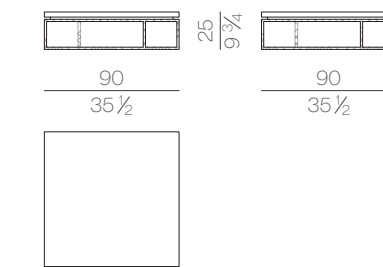

Coffee table

LINEUP.3090/B/RE