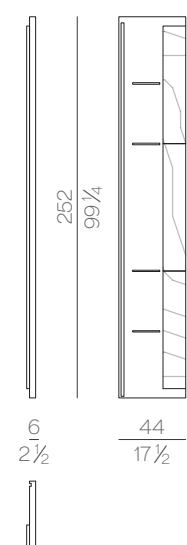

Lateral shoulder (right)
NOVA.LS.DX.44/ME