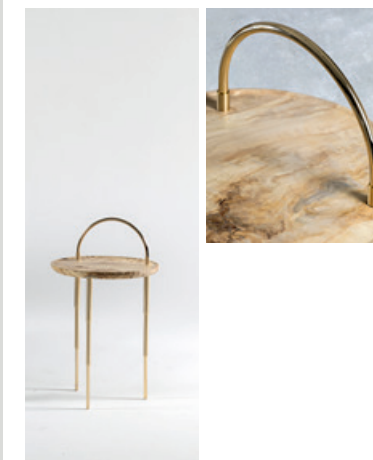

155

HARBOUR.13400 Storage unit
NOVA.3060 Side table
NOVA.2177 Coffee table
PAULINE.2100 Armchair
RUBIK.2400 Sofa
CP.4040/RUBIK/SX Cushion
PIERRE.250350/R6 Rug

cm 240x52 H67 Wood Z111G Metal ME11+ME56SM Mirror SP31
cm 65x60 H44 Metal ME52SC Marble MA27
cm 180x90 H34 Metal ME52SC Marble MA27
cm 66x87 H70 Metal ME52SC Leather 52050/23+Saddle leather 52000/4
cm 280x105 H65 Metal ME11 Leather 53450/2
cm 40x10 H40 Leather 53450/2
cm 250x350

157

MARILYN.1010 Pouf
NOVA.3060 Side table
NOVA.2177 Coffee table

cm 65x45 H40 Fabric 34450/1
cm 65x60 H44 Metal ME52SC Marble MA27
cm 180x90 H34 Metal ME52SC Marble MA27

161

PAULINE.2100 Armchair

cm 66x87 H70 Metal ME52SC Leather 52050/23+Saddle leather 52000/4

163

PAULINE.2100 Armchair

cm 66x87 H70 Metal ME52SC Leather 52050/23+Saddle leather 52000/4

167

ECLIPSE.14700 Modular bookcase
HERON.1040 Side table
RUBIK.2400 Sofa
CP.4040/RUBIK/DX Cushion
CP.4040/RUBIK/SX Cushion
VESSEL Artwork

cm 415x40 H225 Wood RP11N Metal ME15
cm Ø 38 H65 Wood RP11N Metal ME12+ME15
cm 280x105 H65 Metal ME11 Leather 53450/2
cm 40x10 H40 Leather 53450/2
cm 40x10 H40 Leather 53450/2
cm 50x30 H70

169

HERON.1040 Side table

cm Ø 38 H65 Wood RP11N Metal ME12+ME15

173

ECLIPSE.14700 Modular bookcase
VESSEL Artwork

cm 415x40 H225 Wood RP11N Metal ME15
cm 50x30 H70

175

ECLIPSE.14700 Modular bookcase

cm 415x40 H225 Wood RP11N Metal ME15

179

LISBONA.1030 Chair
MORGAN.13400 Storage unit
NOVA.8280 Table
LL Artwork
PIERRE.250350/R1 Rug

cm 55x58 H75 Wood MP11TG Metal ME15 Leather 53450/1
cm 250x50 H78 Metal ME14 Leather 53450/1 Marble MA13M
cm 280x110 H74 Metal ME51SC Marble MA34
cm 65 H110
cm 250x350

181

NOVA.8280 Table

cm 280x110 H74 Metal ME51SC Marble MA34