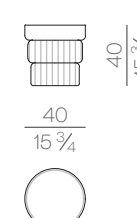

PEDRO.1040/R