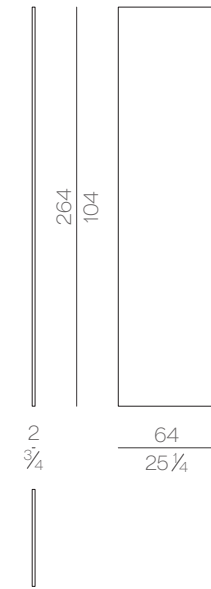

Terminal shoulder

NOVA.TS.64