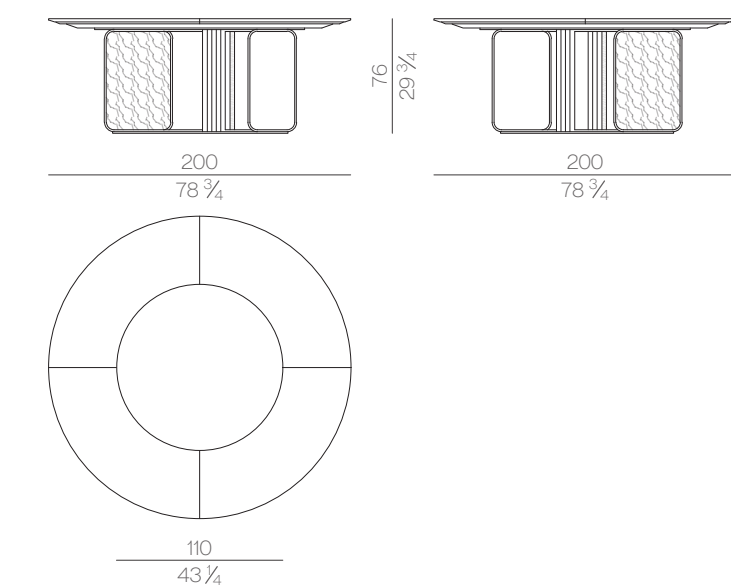

MA13 Calacatta Oro

MA13M Matt Calacatta Oro

ME54SC Brushed bronze brass with sculpture details

Table

NOVA.5150

NOVA.5160

NOVA.5180

NOVA.5200