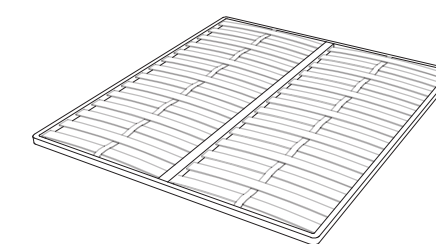

Spring

SPRING.160
cm 160x200 H4
63x78 3/4 H1 1/2

SPRING.180
cm 180x200 H4
71x78 3/4 H1 1/2

SPRING.200
cm 200x200 H4
78 3/4x78 3/4 H1 1/2

SPRING.153 (QUEEN SIZE)
cm 153x203 H4
60 1/2x80 H1 1/2

SPRING.193 (KING SIZE)
cm 193x203 H4
76x80 H1 1/2

Fixed double spring with metal frame (section 30x40mm) and metal central bar (section 60x40mm). Beechwood slats (thickness 8 mm) with shatterproof straps.