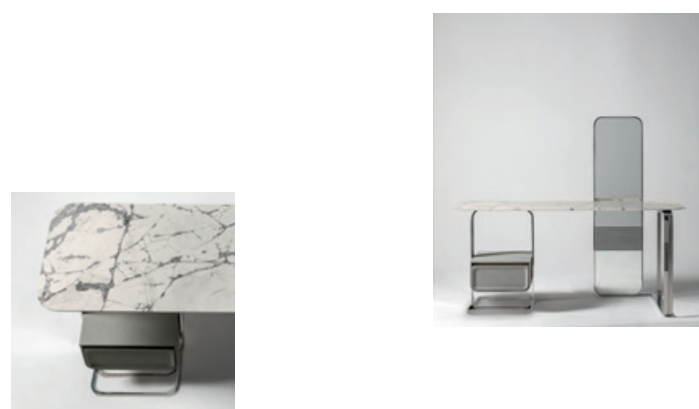

NOVA.12100 Vanity

cm 165x69 H138 Wood EU11G Metal ME51SC Leather 53450/6
Marble MA33 Mirror SP11

141