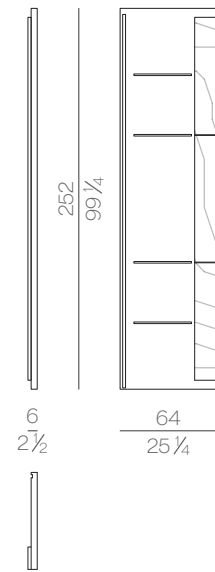

Lateral shoulder (right)

NOVA.LS.DX.64