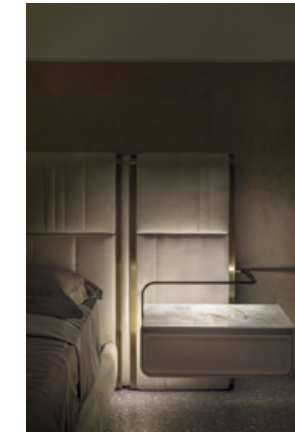

47

NOVABED.5180/C Bed

cm 352x223 H120 Wood EU11G Metal ME54SC Leather 52050/41
Marble MA32