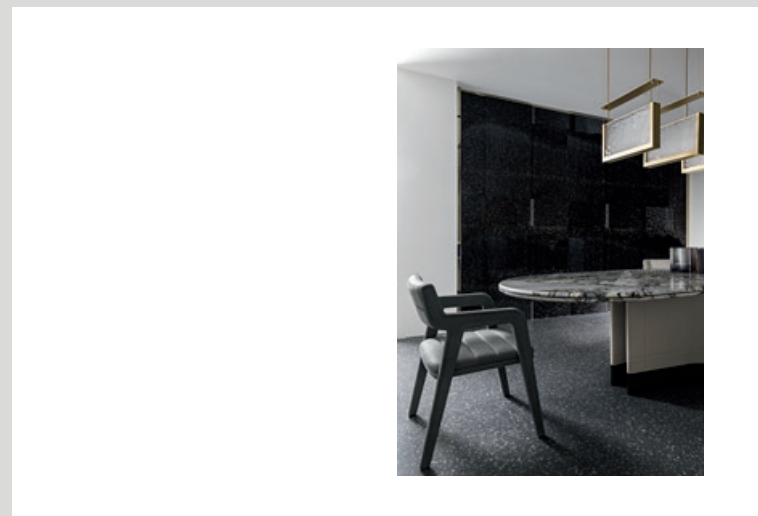

99

ADONE.8320 Table cm 320x115 H74 Metal ME18 Leather 53450/1 Marble MA31

101

SHADE.1400 Chandelier cm 161x53 H50/150 Metal ME15 Artistic glass VM54

103

ADONE.8320 Table cm 320x115 H74 Metal ME18 Leather 53450/1 Marble MA31
EVELYN.1040 Chair cm 58x62 H79 Leather 53450/6
SHADE.1400 Chandelier cm 161x53 H50/150 Metal ME15 Artistic glass VM54
TWINE Wall panels system Artistic resin RE15