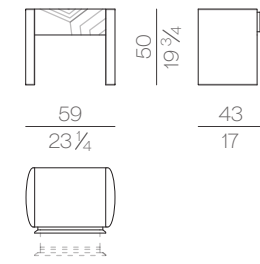

LINFA.9300/DX

Marble front drawers

Crackle lacquered structure

Metal parts

Marble front drawers

Mother of pearl lacquered structure

Metal parts