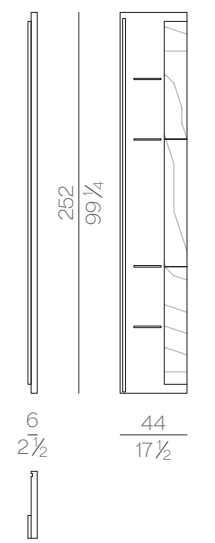

Lateral shoulder (right)

NOVA.LS.DX.44