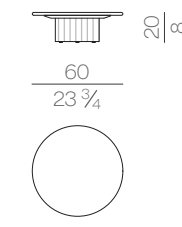

Coffee table

MILLER.1060/B/MA