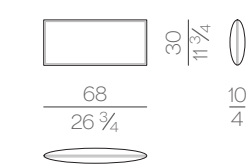

CP.6830/VISION