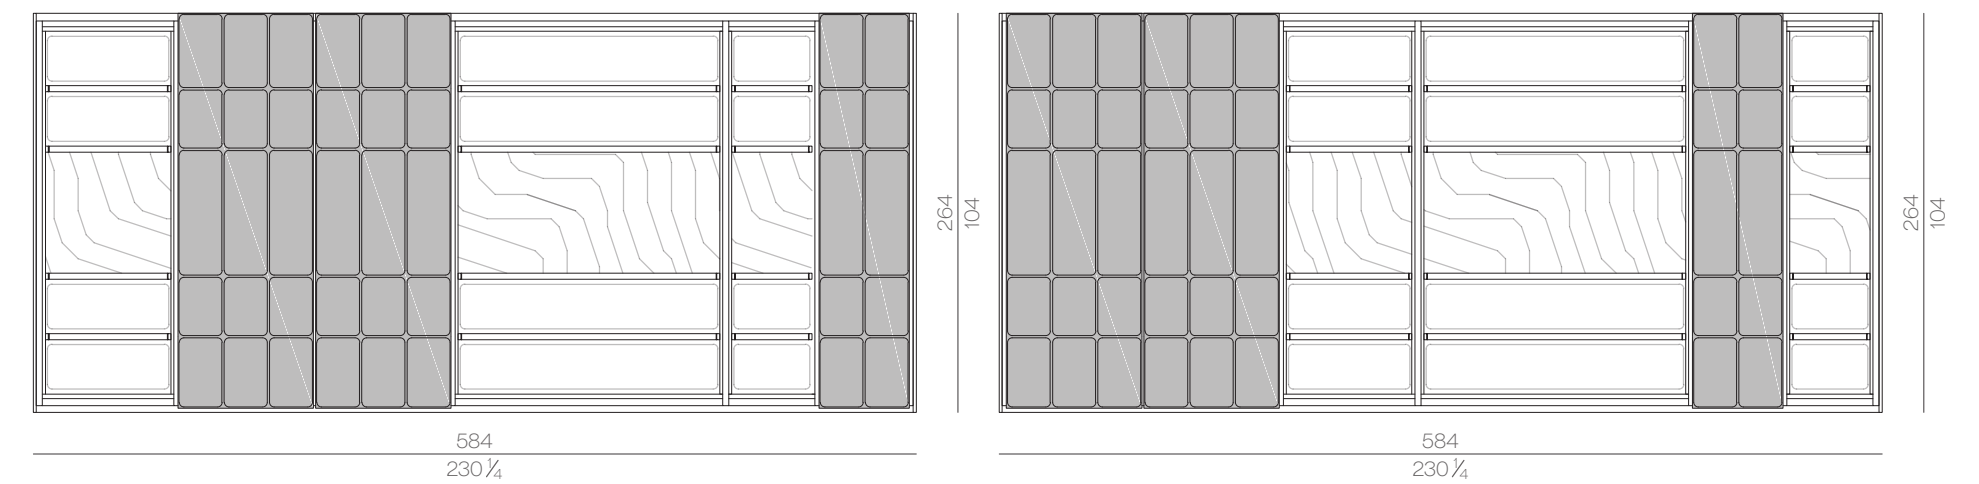

Technical data

Light source	Recommended sources	Dimmer
Strip led	140 Led MTL, 9.6W MTL, 3000K	Dimmable (only for 220/240V)

Marble parts

Metal parts

Leather parts

Wooden parts (veener)