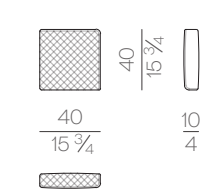

CP.4040/HUG/TR