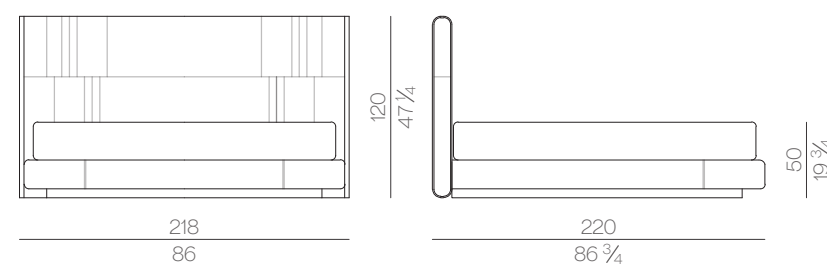

Bed

NOVABED.5160

SPRING.160
cm 160x200 H4
63x78 3/4 H1 1/2

MATTRESS.160
cm 160x200 H25
63x78 3/4 H9 3/4

NOVABED.5180

SPRING.180
cm 180x200 H4
71x78 3/4 H1 1/2

MATTRESS.180
cm 180x200 H25
71x78 3/4 H9 3/4

NOVABED.5200

SPRING.200
cm 200x200 H4
78 3/4x78 3/4 H1 1/2

MATTRESS.200
cm 200x200 H25
78 3/4x78 3/4 H9 3/4

NOVABED.5153 (QUEEN SIZE)

SPRING.153 (QUEEN SIZE)
cm 153x203 H4
60 1/2x80 H1 1/2

MATTRESS.153 (QUEEN SIZE)
cm 153x203 H25
60 1/2x80 H9 3/4