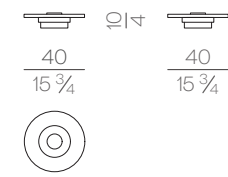

Table lamp

SATURN.4200

Technical data

Light source

Strip led

Recommended sources

120 Led MTL, 12W MTL, 3000K

Dimmer

Dimmer included