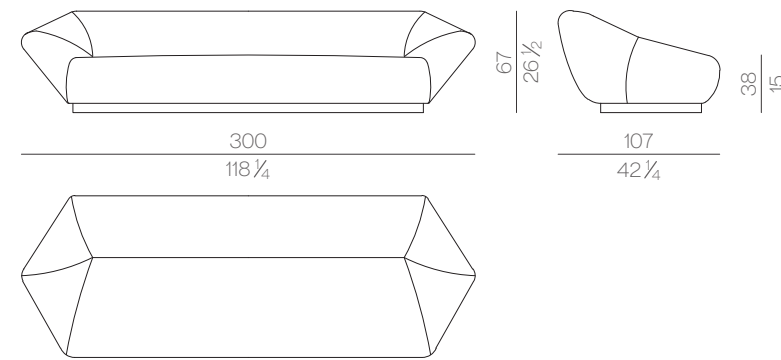

Bloom

Design Luca Erba - 2019

Armchair

BLOOM.2150

Sofa

BLOOM.2200

BLOOM.2300

BLOOM.2400