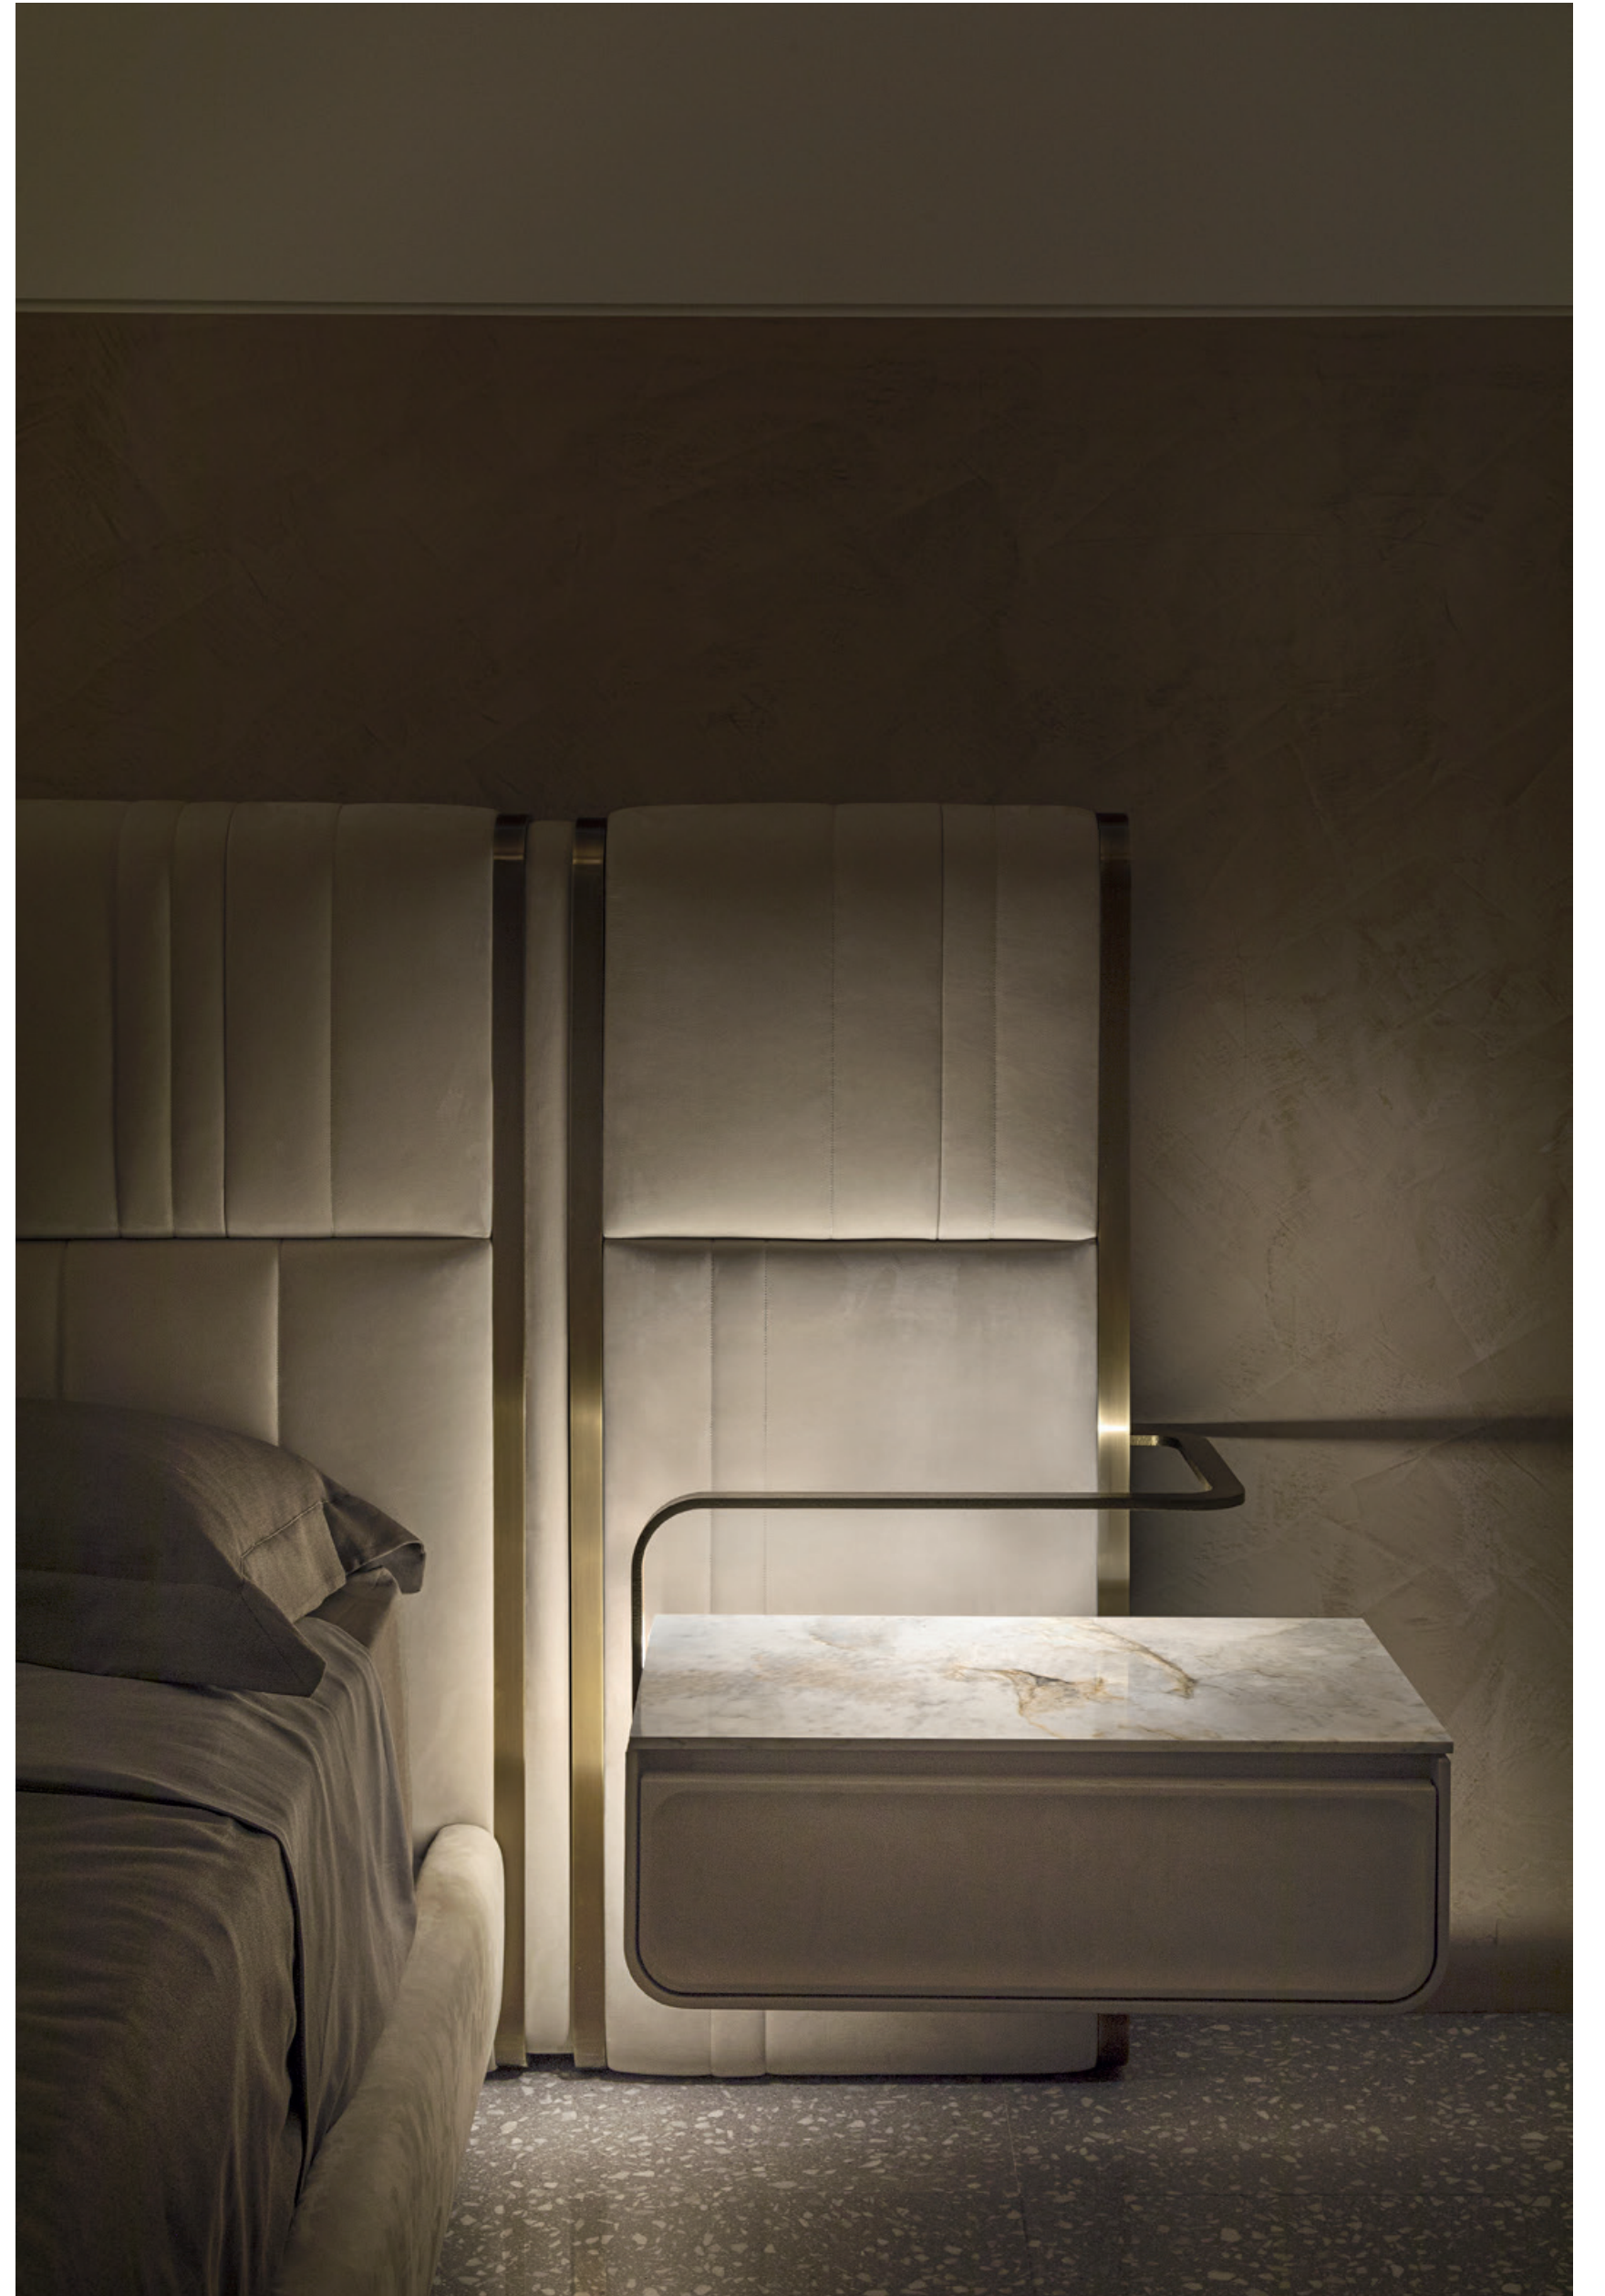

NOVA.10100 Console

Brass ribbon.
Lazy susan.

Nova table.

The uniqueness of Nova table is represented by the brass base that envelops the marble slabs like a ribbon, enhancing the natural veins of the stone. The metal parts, which are shaped in a very precious way, are proposed both in shiny and matt finishes and some of them are decorated by hand with a refined three-dimensional effect.

NOVA.5180 Table LISBONA.1030 Chair CHRIS.D300/R2 Rug

DIAMOND.13400/R Storage unit

NOVA.1300/A Chandelier

Tailoring stitching.
Suspension games.

Nova bed is an innovative and sophisticated proposal for the bedroom: the wide headboard upholstered in leather and enriched by metal inserts, perfectly includes two night tables which are suspended thanks to a metal profile integrated with a led lighting system. Nova bed is also available in the version with two free-standing night tables.

Nova bed.

NOVABED.5180/C Bed

NOVA.9100 Drawer unit

NOVA.26000 Walk-in closet

Nova walk-in closet.

Nova walk-in closets perfectly express the concept of modular cabinets, which are realized completely "to measure". Their design is refined and has a great aesthetic impact, but it is at the same time functional. For the closed parts, a sliding door system has been chosen to express greater functionality. The accuracy of the details is clearly visible on the doors, which are decorated with a bas-relief square pattern and then completely upholstered in leather. Nova walk-in closet is the perfect example of the multi-material approach of the company: eucalyptus wood, metal, leather and a wide selection of marbles can be chosen for its realization.