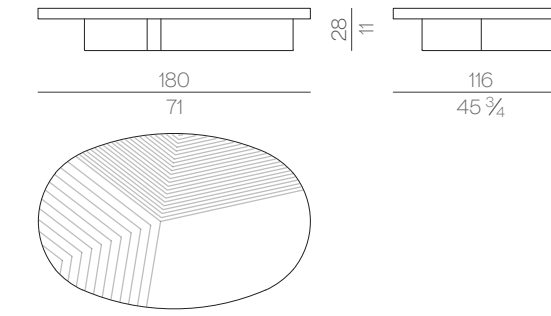

Side table

LINFA.1050

Coffee table

LINFA.2177

Marble top

Metal parts