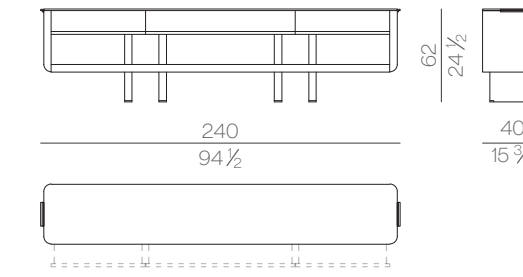

Fabric cushion

CT.4848/BLOOM

Leather cushion

CP.4848/BLOOM

Bridge

Design Luca Erba - 2018

Storage unit

BRIDGE.13400/B/S