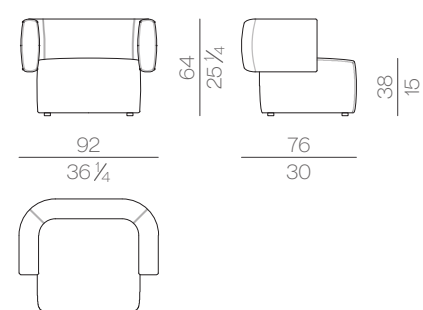

Armchair

HUG.2100