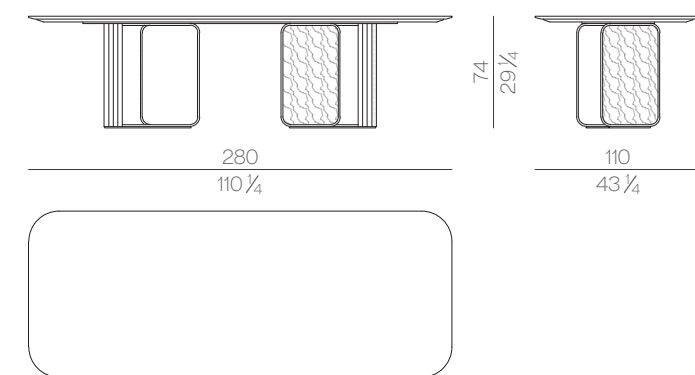

NOVA.8280

Marble top and base

Metal base