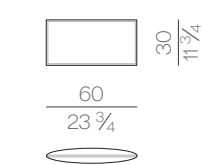

CP.6030/VISION