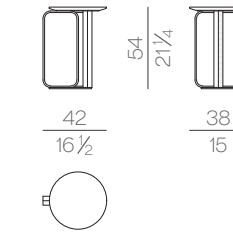

Storage unit

MORGAN.13400/B

MORGAN.13400

MORGAN.13200

Marble top

Metal parts

Leather parts

Mirror parts

Side table

NOVA.3060

NOVA.1040

Coffee table

NOVA.2177/S

NOVA.2177

Marble top and base

Metal base