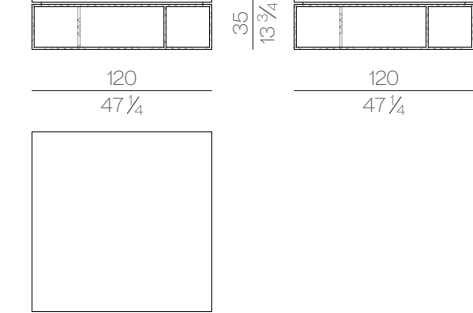

LINEUP.3120/A/RE

Artistic resin top

Metal base