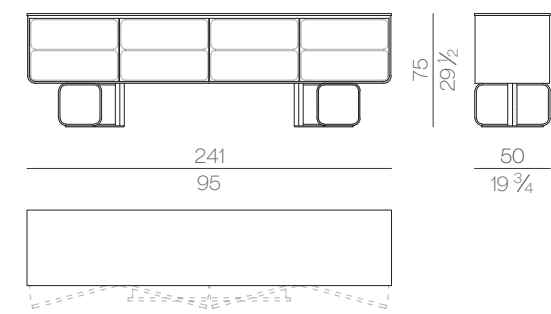

Storage unit

NOVA.13400

Marble top

Metal base