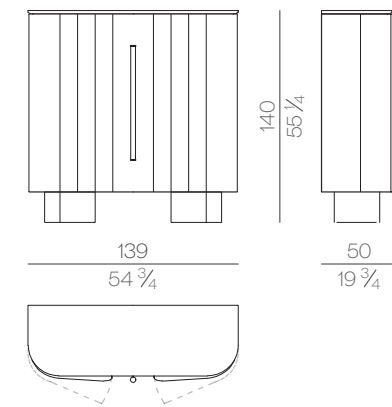

MORGAN.13200

Marble top

Metal parts

Leather parts

Mirror parts