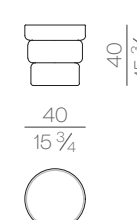

PEDRO.1040