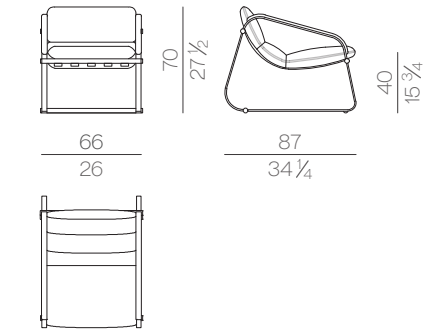

Armchair

PAULINE.2100

Saddle leather back

Leather cushion

Metal structure