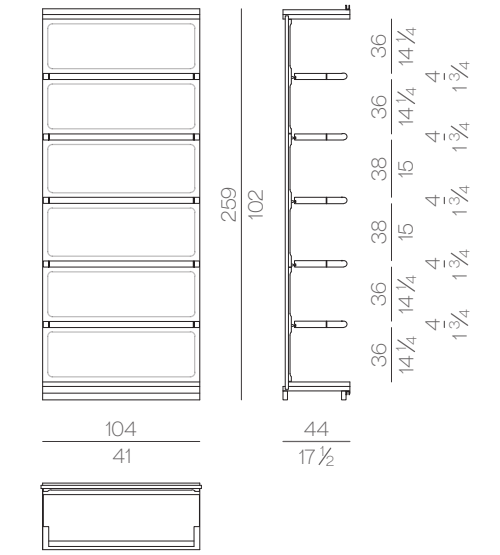

NOVA.MOD.07