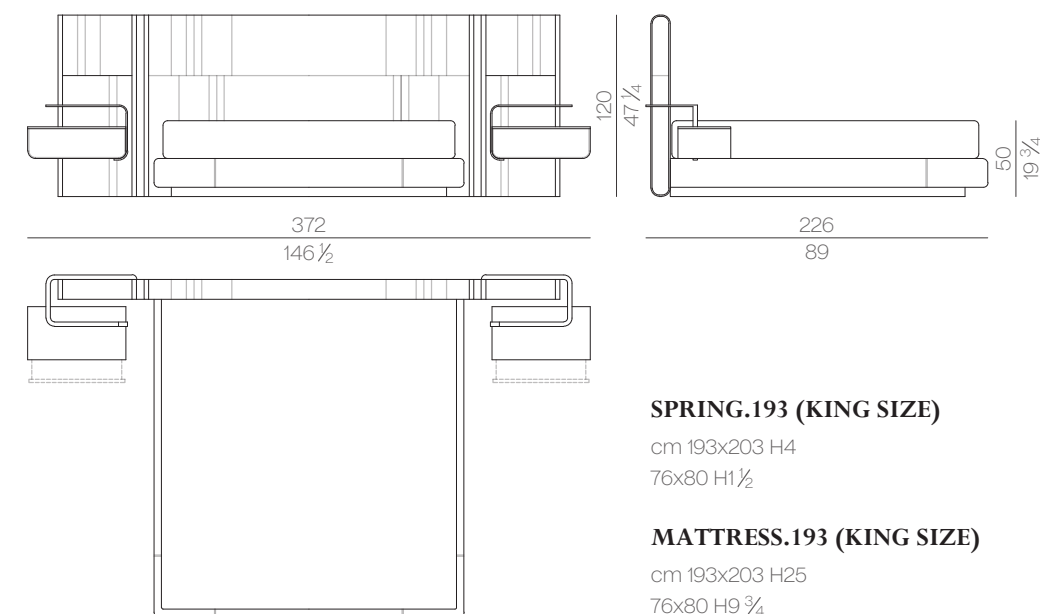

NOVABED.5193/C (KING SIZE)

Technical data

Light source	Recommended sources	Dimmer
Strip led	120 Led MTL, 12W MTL, 3000K	Dimmer included

Marble parts

Metal parts

Marble parts

Metal parts

Spring

SPRING.160

cm 160x200 H4
63x78 3/4 H1 1/2

SPRING.180

cm 180x200 H4
71x78 3/4 H1 1/2

SPRING.200

cm 200x200 H4
78 3/4x78 3/4 H1 1/2

SPRING.153 (QUEEN SIZE)

cm 153x203 H4
60 1/2x80 H1 1/2

SPRING.193 (KING SIZE)

cm 193x203 H4
76x80 H1 1/2

Fixed double spring with metal frame (section 30x40mm) and metal central bar (section 60x40mm). Beechwood slats (thickness 8 mm) with shatterproof straps.

Mattress

MATTRESS.160

cm 160x200 H25
63x78 3/4 H9 3/4

MATTRESS.180

cm 180x200 H25
71x78 3/4 H9 3/4

MATTRESS.200

cm 200x200 H25
78 3/4x78 3/4 H9 3/4

MATTRESS.153 (QUEEN SIZE)

cm 153x203 H25
60 1/2x80 H9 3/4

MATTRESS.193 (KING SIZE)

cm 193x203 H25
76x80 H9 3/4

Orthopedic spring mattress, height 25 cm. Winter side in pure virgin wool 600 grams / sqm, summer side in pure cotton 600 grams / sqm.