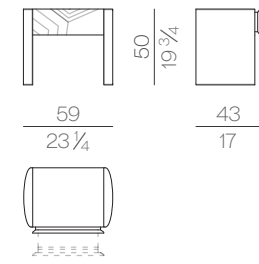

Night table

LINFA.9300/SX