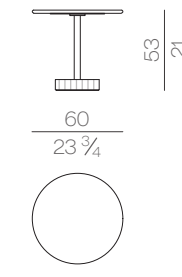

Side table

MILLER.1060/A/MA