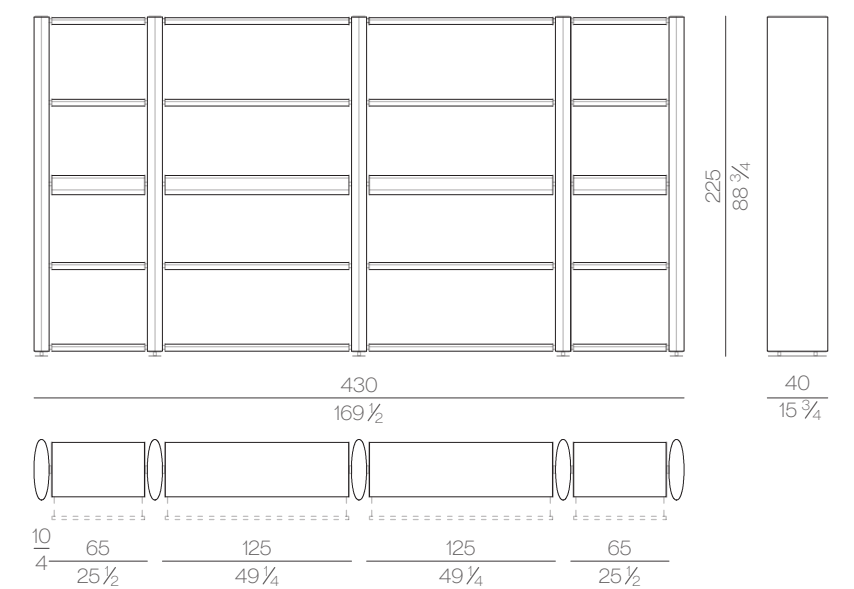

ECLIPSE.14400