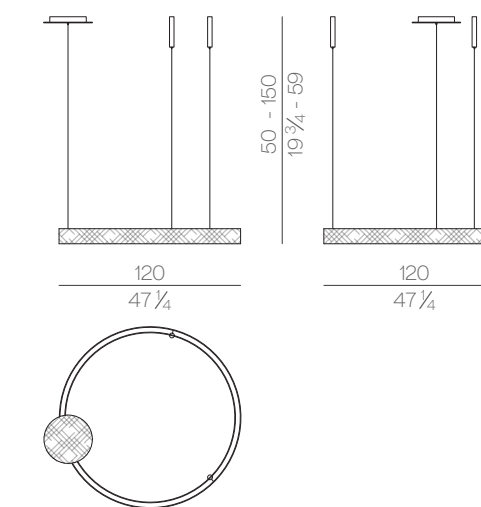

ASTRO.1300

Technical data

Light source
Strip led

Recommended sources
120 Led MTL, 12W MTL, 3000K

Dimmer
Dimmable (only for 220/240V)

Metal structure

ME51SM Matt light nickel varnish on frosted brass

ME56SM Matt light gold varnish on frosted brass