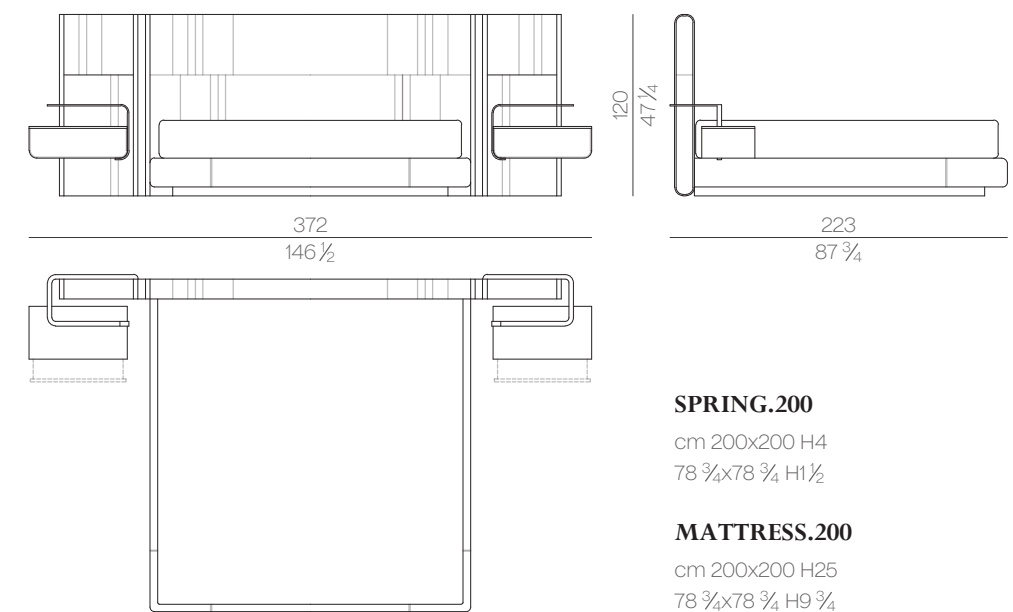

SP11 Silver

Bed

NOVABED.5160/C

NOVABED.5180/C

NOVABED.5200/C

NOVABED.5153/C (QUEEN SIZE)

NOVABED.5193/C (KING SIZE)

Technical data