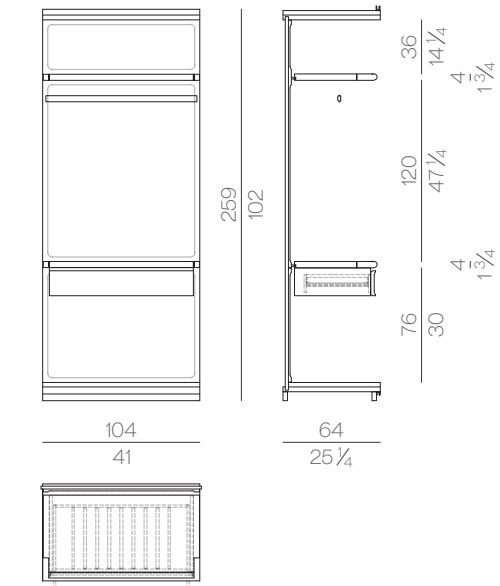

NOVA.MOD.04