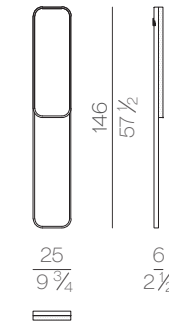

Wall lamp

NOVA.2100