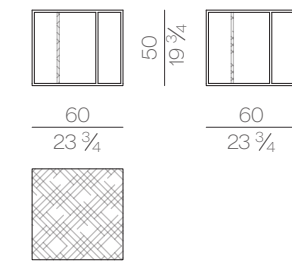

cm 160x200 H25
63x78 3/4 H9 3/4

MATTRESS.180

cm 180x200 H25
71x78 3/4 H9 3/4

MATTRESS.200

cm 200x200 H25
78 3/4x78 3/4 H9 3/4

MATTRESS.153 (QUEEN SIZE)

cm 153x203 H25
60 1/4x80 H9 3/4

MATTRESS.193 (KING SIZE)

cm 193x203 H25
76x80 H9 3/4

Orthopedic spring mattress, height 25 cm. Winter side in pure virgin wool 600 grams / sqm, summer side in pure cotton 600 grams / sqm.

Side table

LINEUP.3025

LINEUP.5030

LINEUP.6060