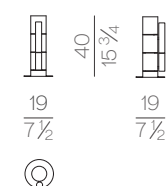

Table lamp

YALE.4200

Technical data

Light source

Spot led

Recommended sources

1W, 350mha

Dimmer

Not dimmable