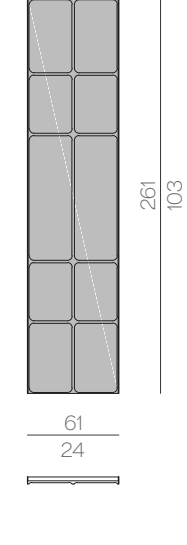

Sliding door
NOVA.SD.61