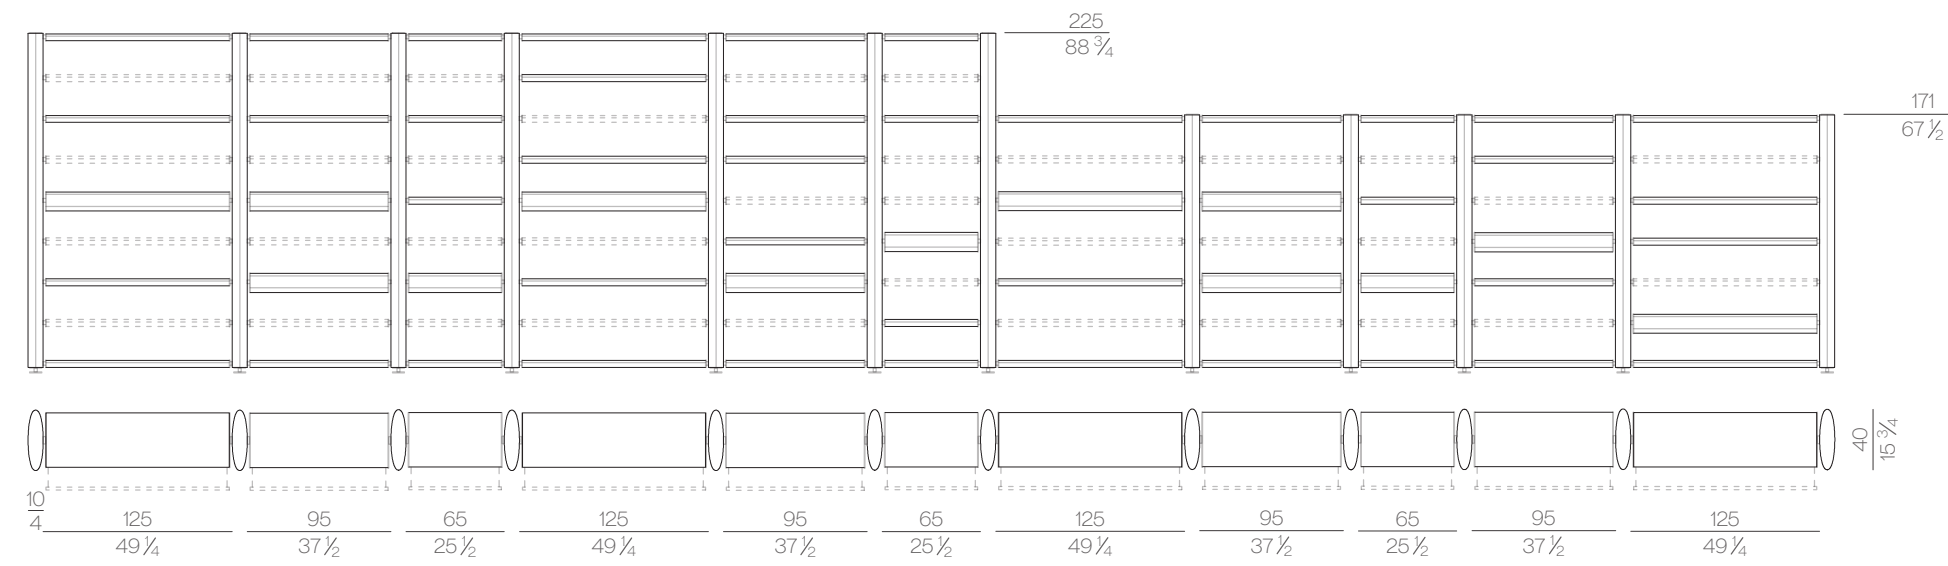

Modular bookcase scheme

Central shoulder

Central shoulder

Lateral shoulder

Lateral shoulder

Shelves

Drawers