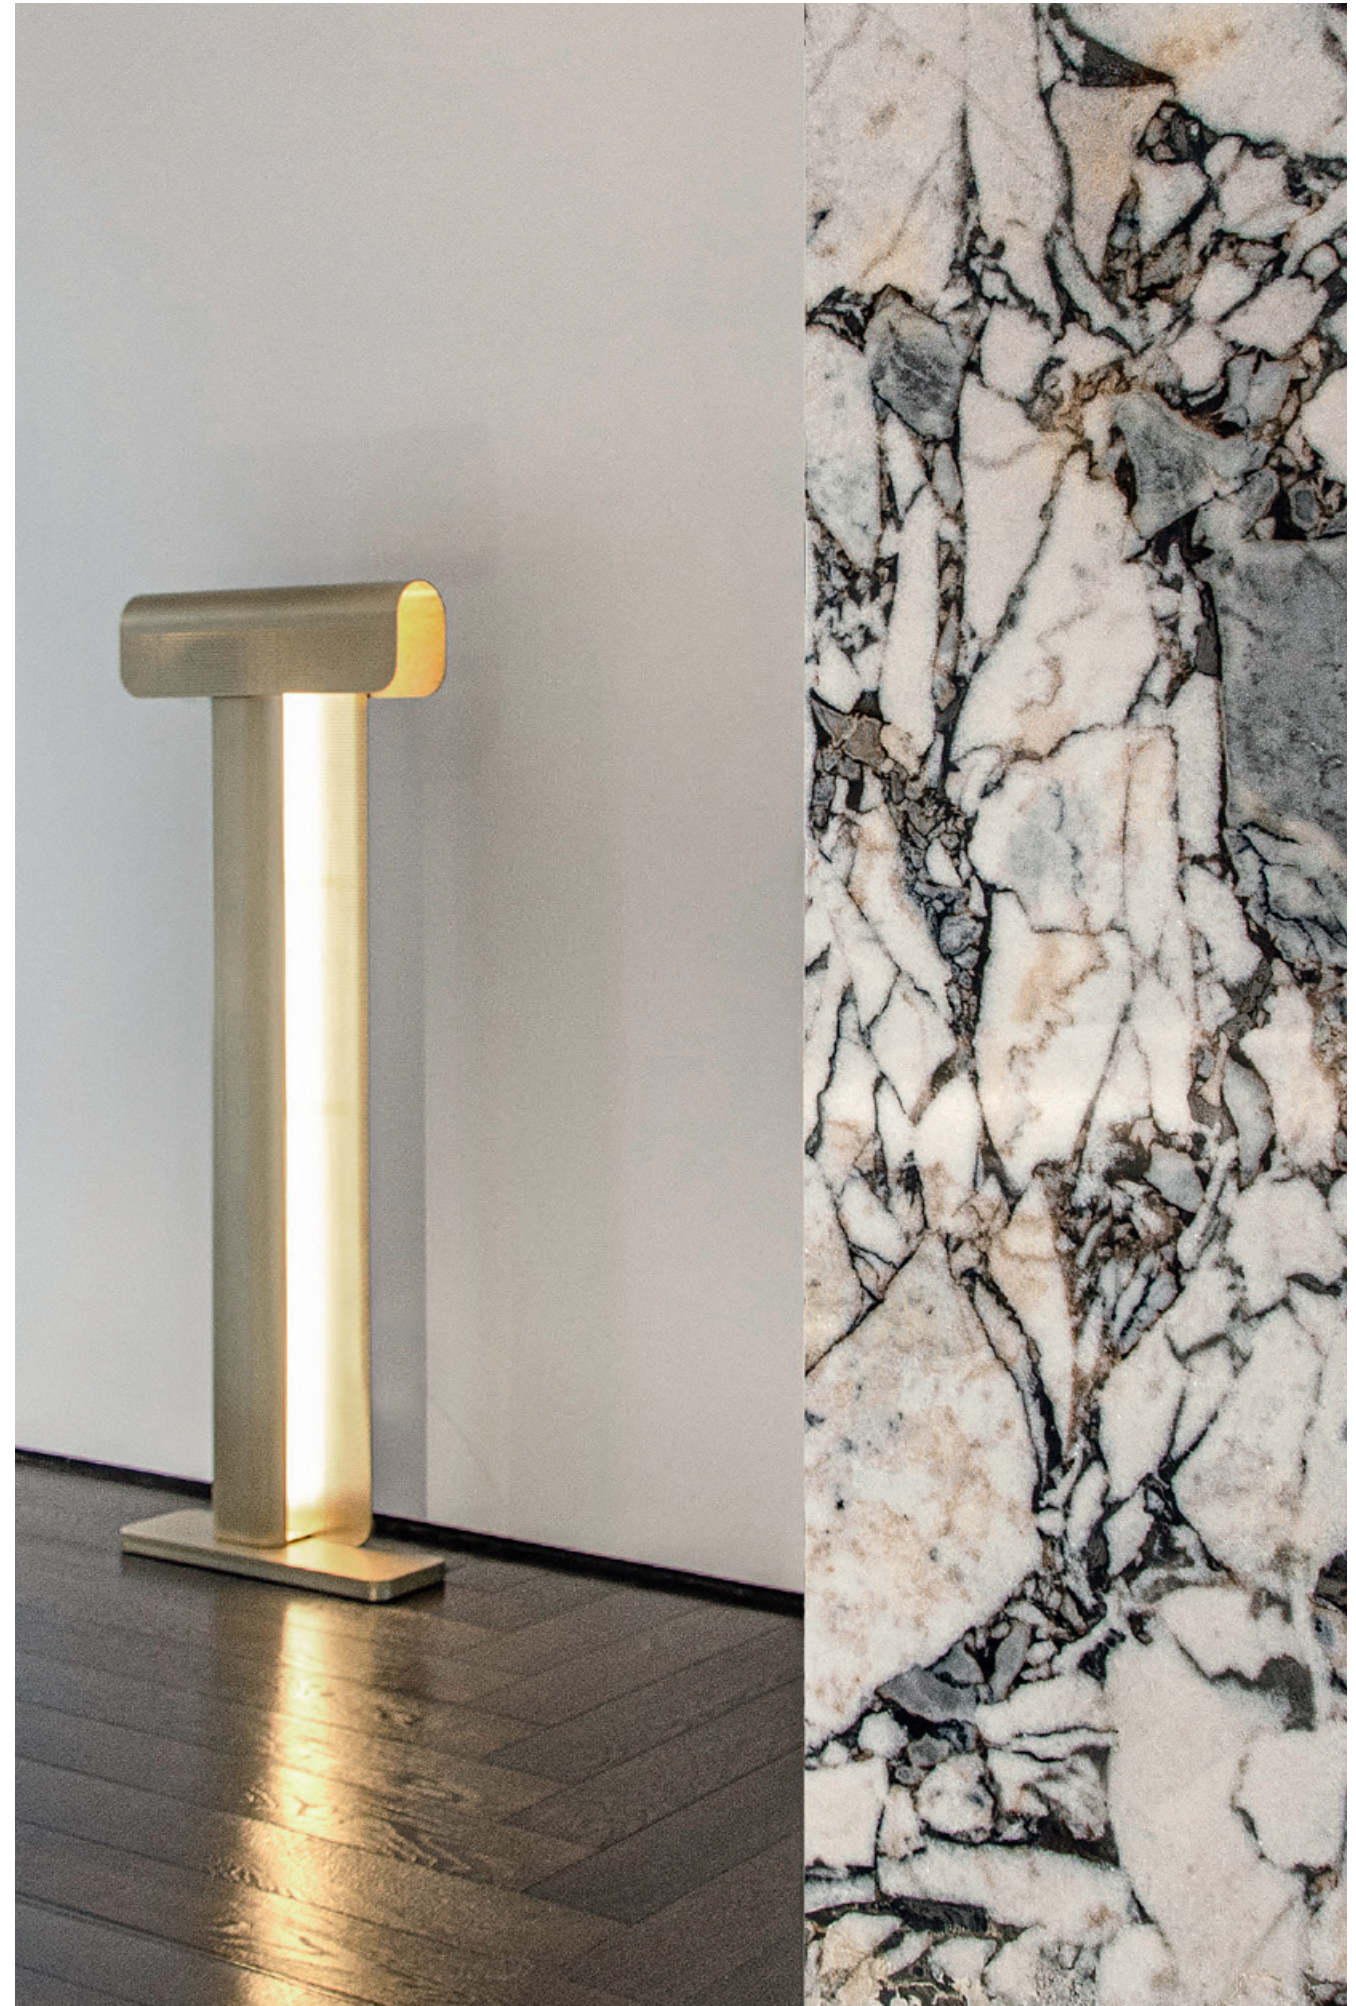

HUG.1140/TR Pouf FLORENCE.3300 Floor lamp

HUG.1140/TR Pouf MILLER.1060/A/HE Side table

MILLER.1060/A/MA Side table

FLORENCE.3300 Floor lamp

NOVABED.5180 Bed NOVA.9300/SX Night table NOVA.9300/DX Night table DEGRADE/B/SX Artwork