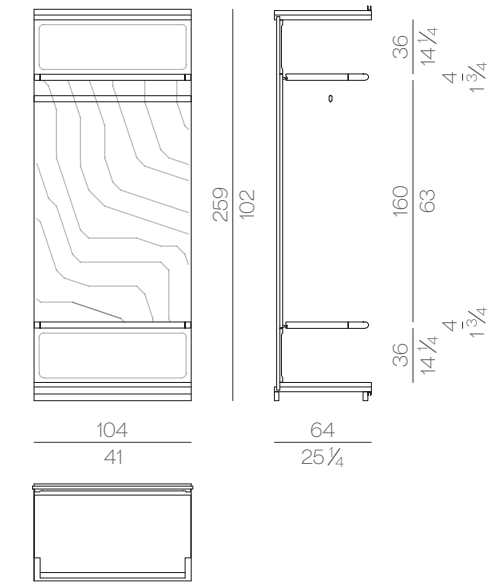

NOVA.MOD.06