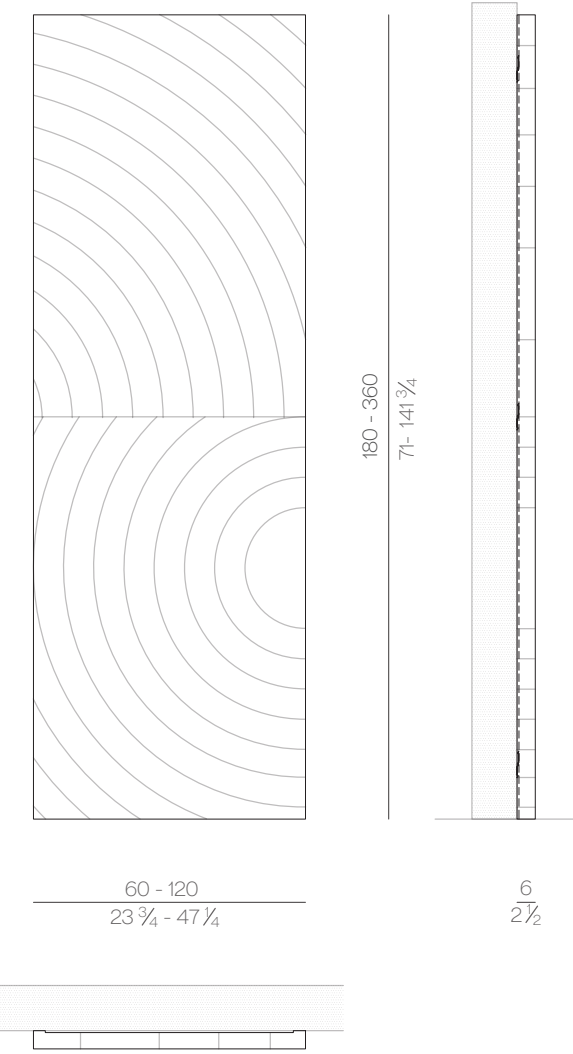

Otto wall panel system in artistic finish Moon Rock is customizable in size. For each panel the width range varies from 60cm to 120cm, while the height varies from 180cm to 360cm. Considering the artistic-handmade value of each single piece, the final result is always a unique wall. The edges of each panel, unless different requests, follow the finish of the front surface. The wall panel assembling consists of metal hanging bars, even though different hanging systems can be evaluated according to the specific needs of the customer.

Wall panel system

OTTO