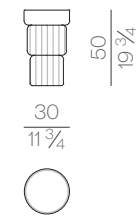

PEDRO.1030/R