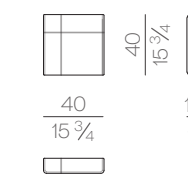

CT.4040/RUBIK/DX