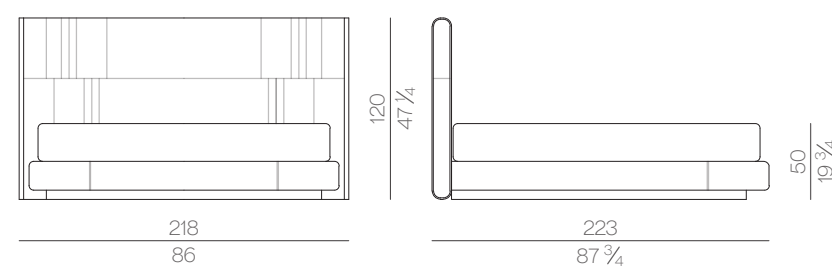

NOVABED.5193 (KING SIZE)

SPRING.193 (KING SIZE)
cm 193x203 H4
76x80 H1 1/2

MATTRESS.193 (KING SIZE)
cm 193x203 H25
76x80 H9 3/4

Metal parts

ME14 Brushed bronze finish