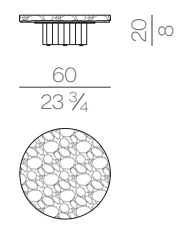

Coffee table

MILLER.1060/B/HE