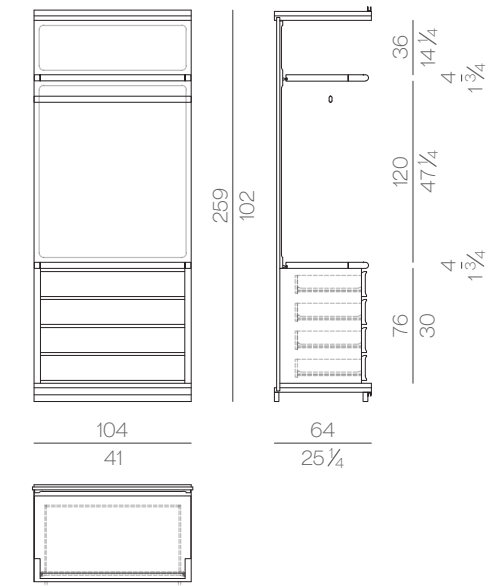

NOVA.MOD.03