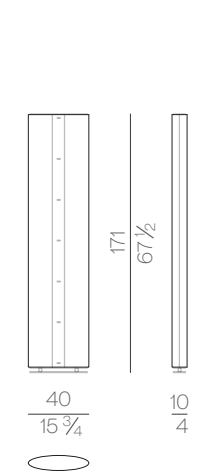

Central shoulder

ECLIPSE.CS.171