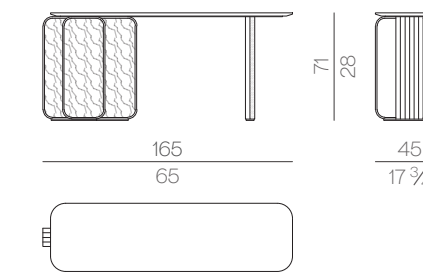

Console

NOVA.10100

Marble top and base

Metal base