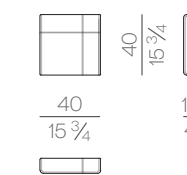

Fabric cushion

CT.4040/RUBIK/SX