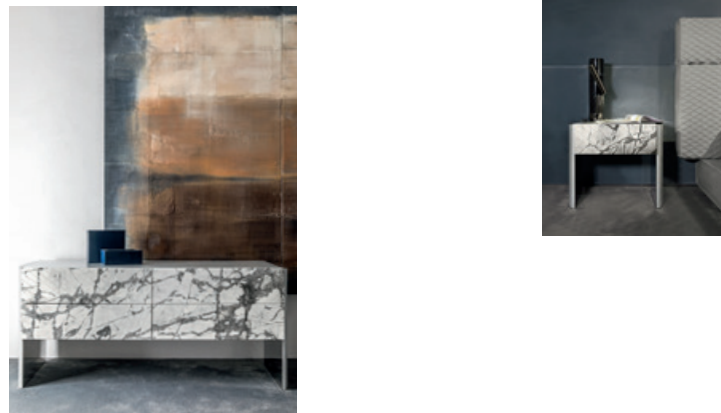

LINEA.9100 Drawer unit
LINEA.9300/SX Night table
YALE.4200 Table lamp
DEGRADE/SX Artwork

cm 160x49 H70 Mother of pearl lacquer FM12 Metal ME11 Marble MA33
cm 59x43 H50 Mother of pearl lacquer FM12 Metal ME11 Marble MA33
cm Ø 19 H40 Metal ME13 Marble MA36
cm 120 H210

135

LINEA.9100 Drawer unit

cm 160x49 H70 Mother of pearl lacquer FM12 Metal ME11 Marble MA33

137