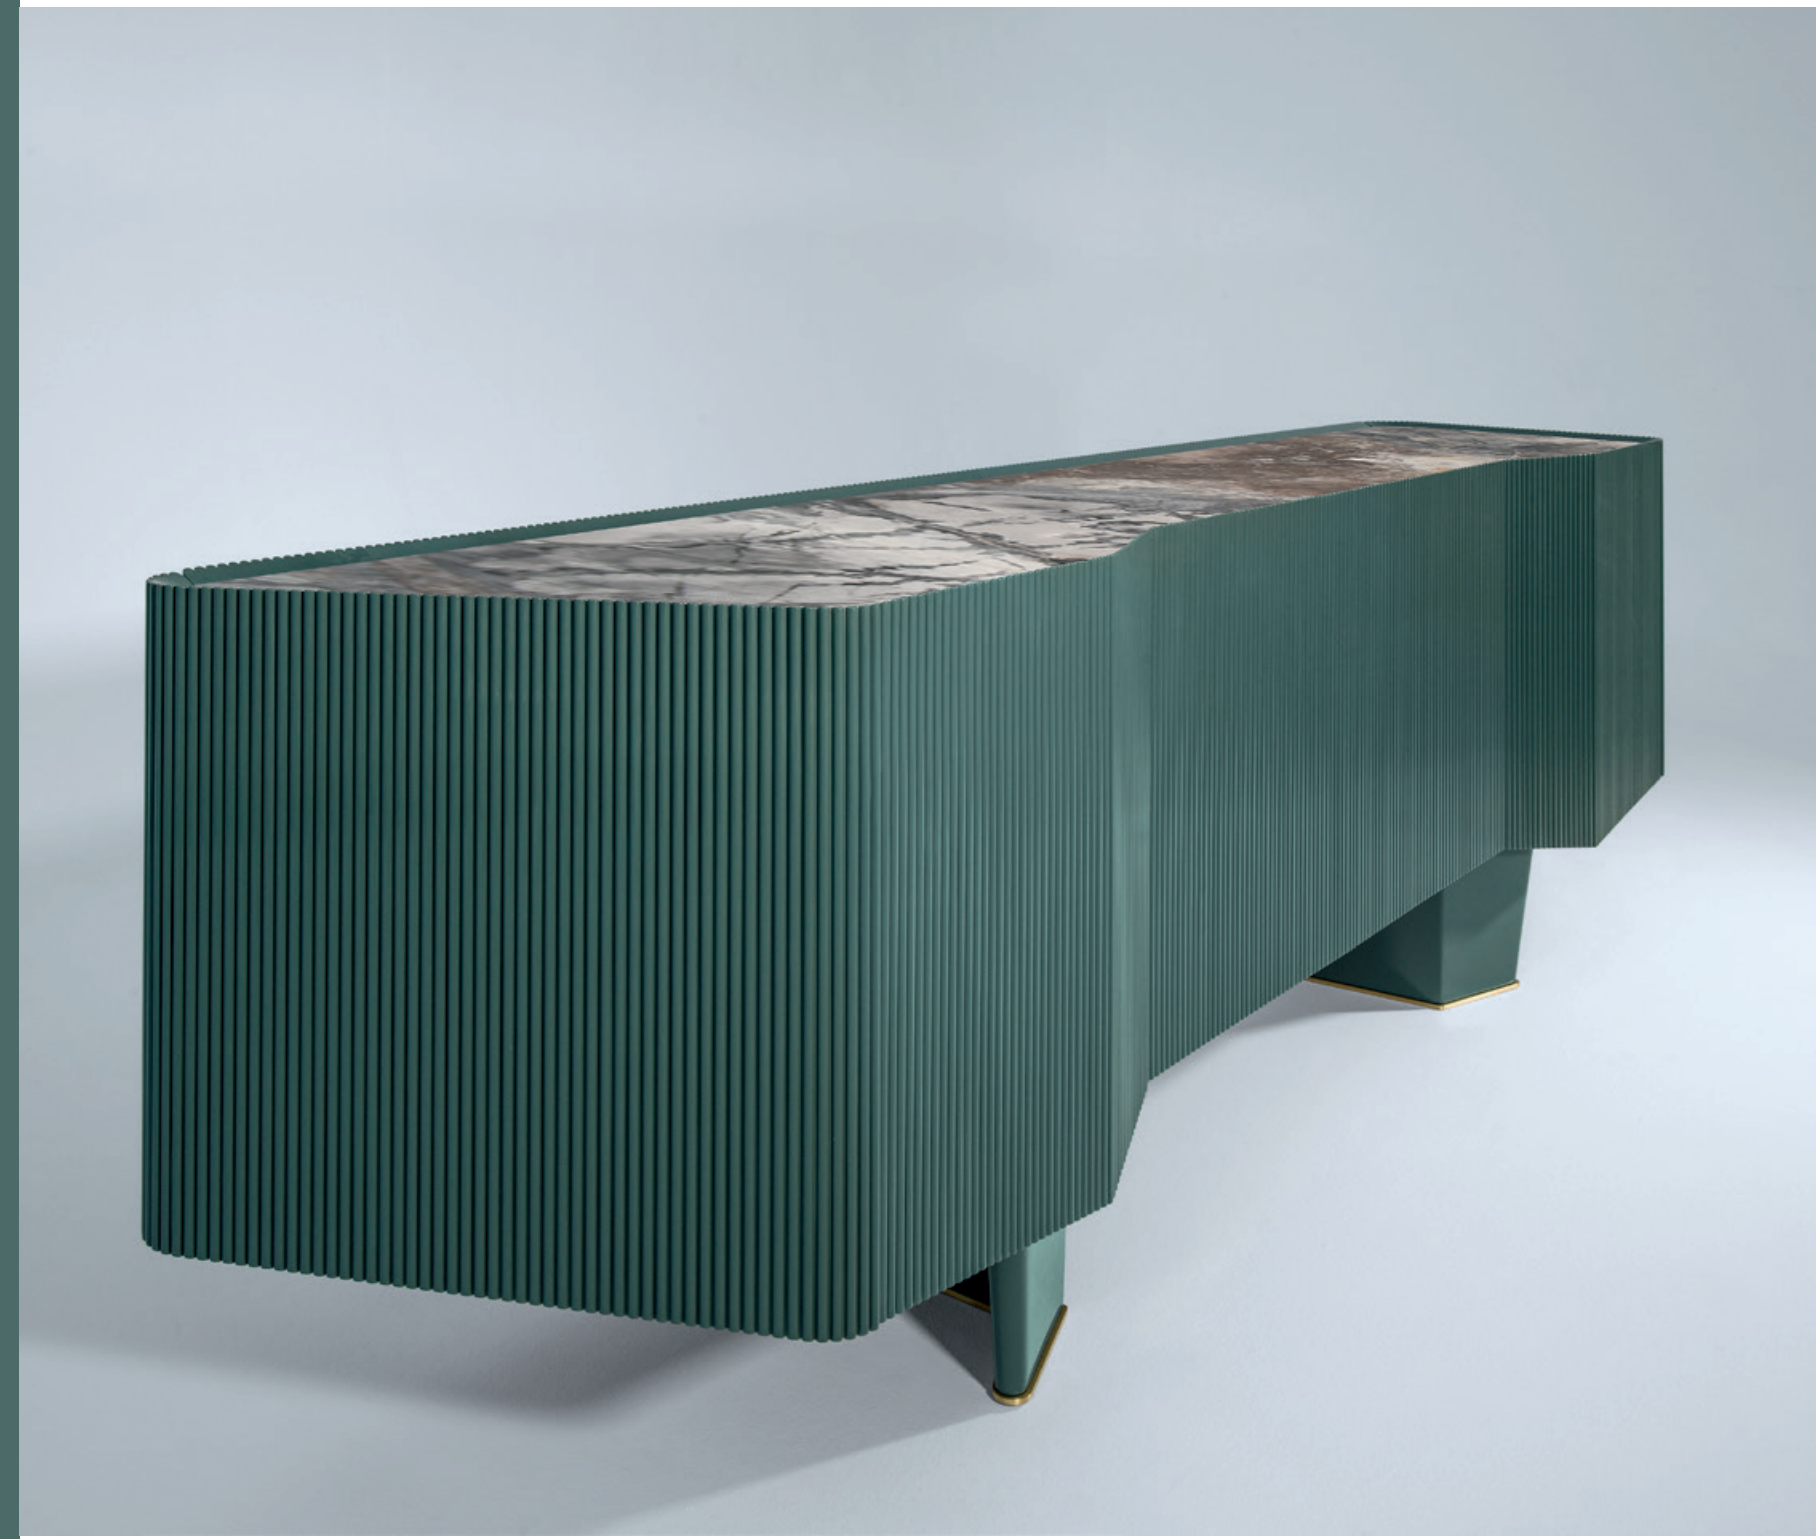

NOVA.10100 Console

Brass ribbon.
Lazy susan.

Nova table.

The uniqueness of Nova table is represented by the brass base that envelops the marble slabs like a ribbon, enhancing the natural veins of the stone. The metal parts, which are shaped in a very precious way, are proposed both in shiny and matt finishes and some of them are decorated by hand with a refined three-dimensional effect.

NOVA.5180 Table LISBONA.1030 Chair CHRIS.D300/R2 Rug

DIAMOND.13400/R Storage unit

NOVA.1300/A Chandelier

Tailoring stitching.
Suspension games.

Nova bed is an innovative and sophisticated proposal for the bedroom: the wide headboard upholstered in leather and enriched by metal inserts, perfectly includes two night tables which are suspended thanks to a metal profile integrated with a led lighting system. Nova bed is also available in the version with two free-standing night tables.