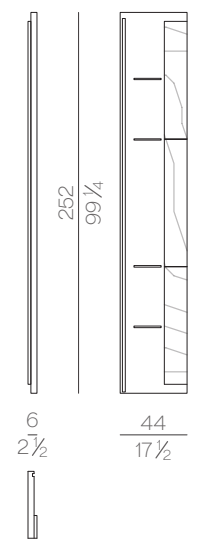

Lateral shoulder (left)

NOVA.LS.SX.44