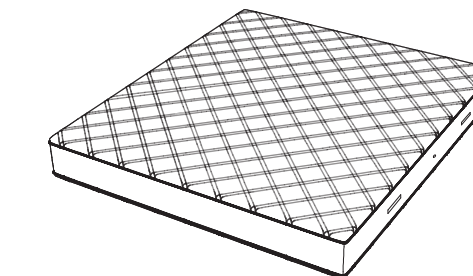

cm 200x200 H4
 78 3/4x78 3/4 H1 1/2

SPRING.153 (QUEEN SIZE)

cm 153x203 H4
 60 1/2x80 H1 1/2

SPRING.193 (KING SIZE)

cm 193x203 H4
 76x80 H1 1/2

Fixed double spring with metal frame (section 30x40mm) and metal central bar (section 60x40mm). Beechwood slats (thickness 8 mm) with shatterproof straps.

Mattress

MATTRESS.160

cm 160x200 H25
 63x78 3/4 H9 3/4

MATTRESS.180

cm 180x200 H25
 71x78 3/4 H9 3/4

MATTRESS.200

cm 200x200 H25
 78 3/4x78 3/4 H9 3/4

MATTRESS.153 (QUEEN SIZE)