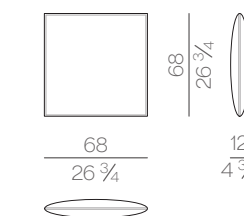

CT.6868/VISION