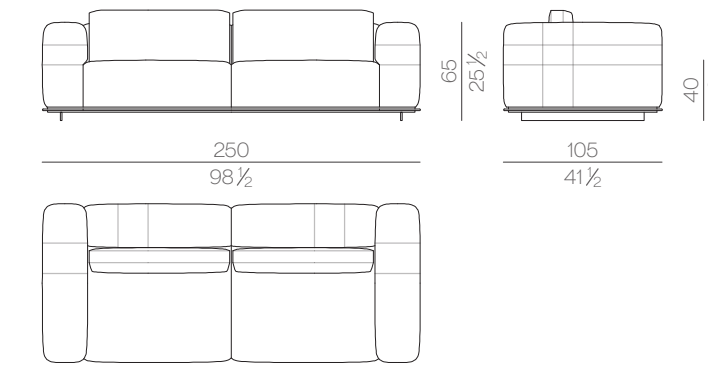

RUBIK.2300