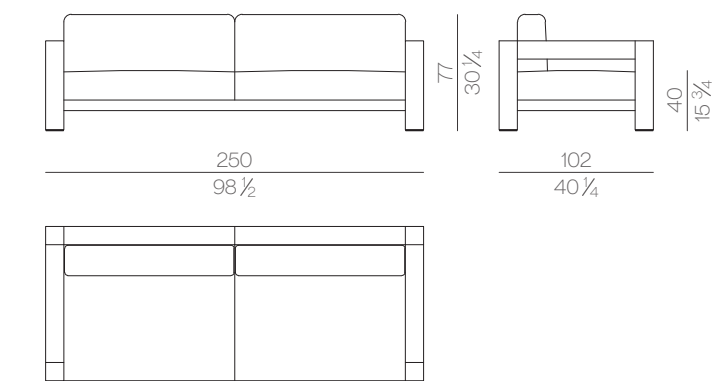

VISION.2300/HE