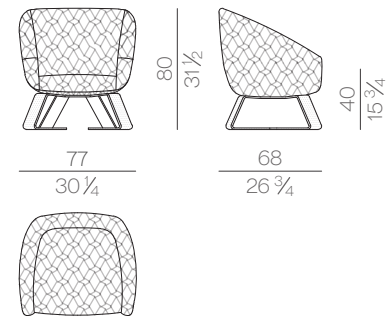

OLIVER.2100

Metal base