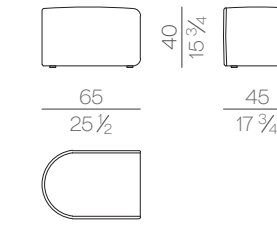

Marilyn

Design Luca Erba - 2019

Pouf

MARILYN.1010

Wooden legs

MP11TG Glossy moka dyed maple

Metal details

ME15 Matt gold finish