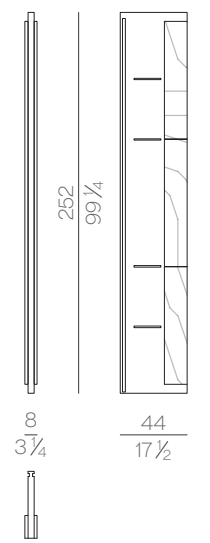

Central shoulder

NOVA.CS.44