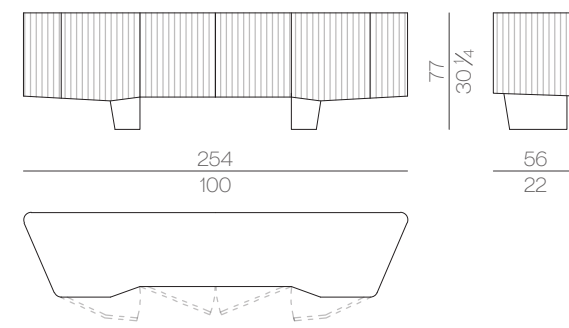

DIAMOND.13400/R