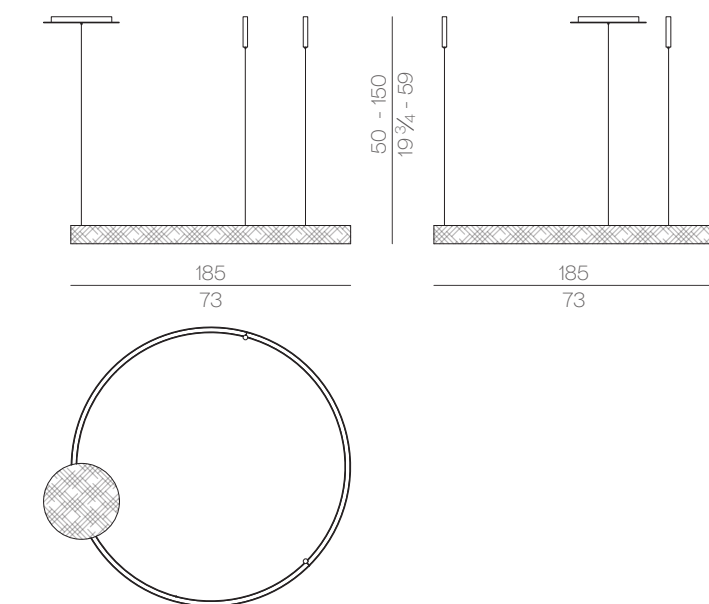

ASTRO.1300

Technical data

Light source
Strip led

Recommended sources
120 Led MTL, 12W MTL, 3000K

Dimmer
Dimmable (only for 220/240V)

Metal structure