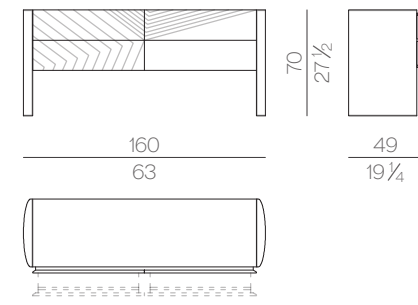

Drawer unit

LINFA.9100