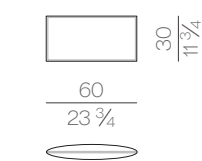

CT.6030/VISION