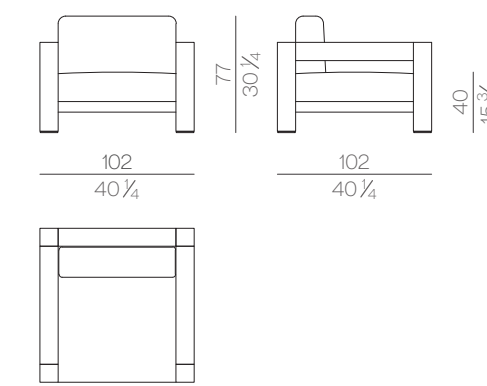

Pouf

TURTLE.1050

Armchair

VISION.2100/HE