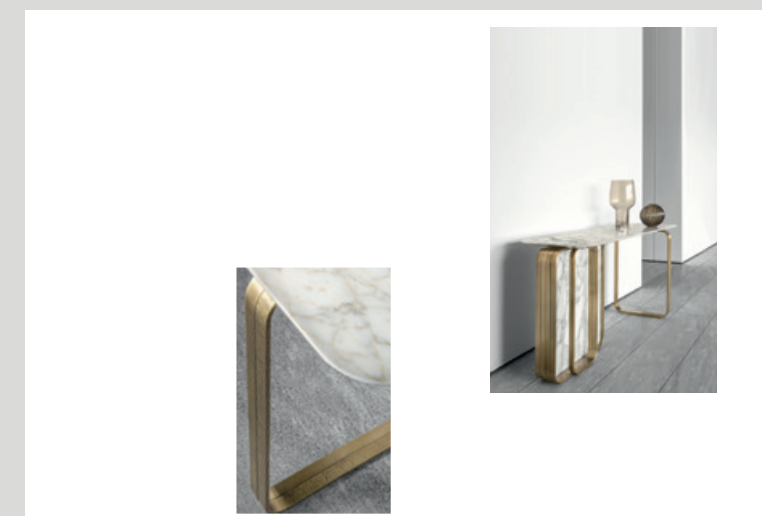

NOVA.10100 Console cm 165x45 H71 Metal ME54SC Marble MA13