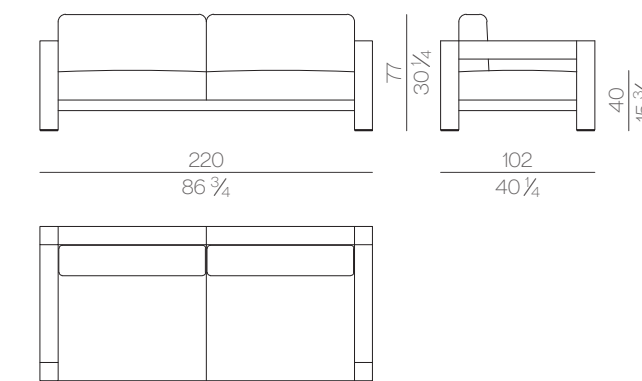

Sofa

VISION.2200/HE