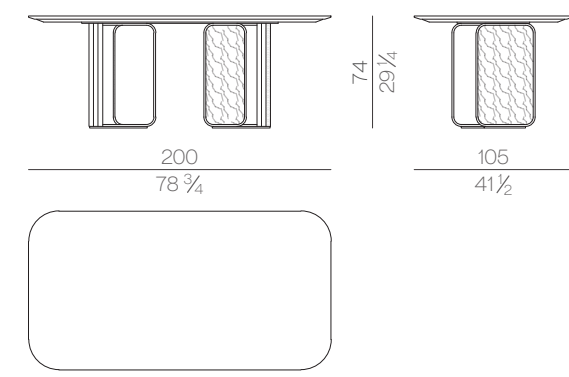

Table

NOVA.8200