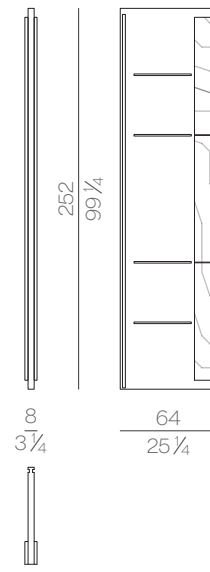

Central shoulder

NOVA.CS.64