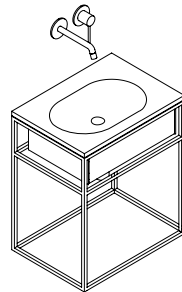

FRAME COMPOSITIONS

Gm1+Ss+Ds