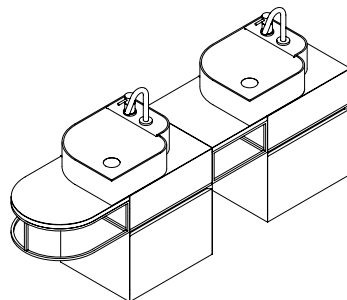

Nou+Cs45tap+Sht+Shr