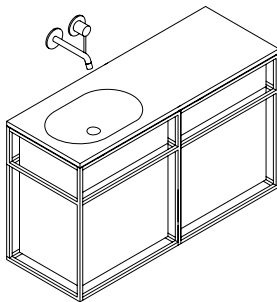

Gm2+Sm+Cs+C