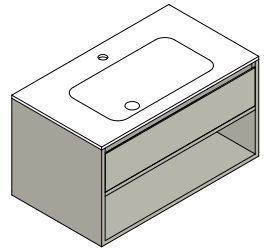

NOTO COMPOSITIONS