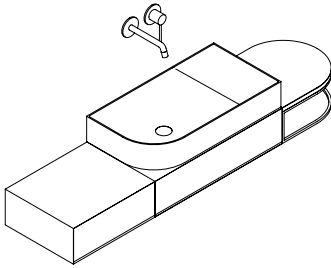

CS70

Size: W: 70 x H: 50 x D: 37.5 cm
Materials: Varnished ash, brass, lacquered ash, smoked oak, varnished metal

NOUVEAU COMPOSITIONS

Nou+Ds45+Sht

Ps+DsD45+Shtdx

70sx+Sh+Shtdx

70sx+Ds70+Shtdx+D

70sx+ Sh+70dx+Shdx