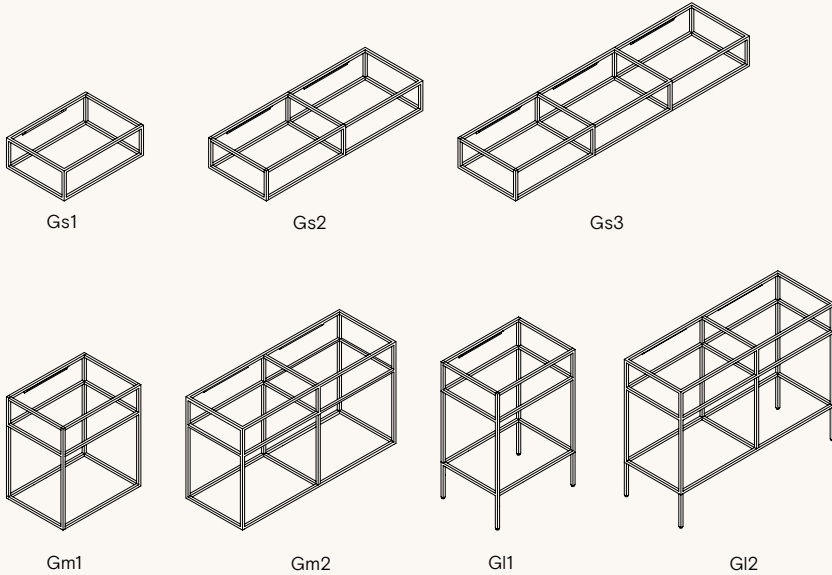

-  Black / RAL9004
-  White / RAL9016

Size: W: 54.5 x H: 88 x D: 37.7 cm
Materials: Ceramic, matt varnished metal

Black upper shelf

-  Black / RAL9004

Size: W: 46.9 x H: 11 x D: 28 cm
Materials: Matt varnished metal

GUS
by Michael Hilgers

-  Black / RAL9004

Size: W: 54.5 x H: 88 x D: 37.7 cm
Materials: Ceramic, matt varnished metal

FRAME by Norm Architects

Grids

-  Black / RAL9004
-  Brass
-  Bronze

Size: Gs1: W: 55 x H: 18 x D: 40 cm
Gs2: W: 108.5 x H: 18 x D: 40 cm
Gs3: W: 162 x H: 18 x D: 40 cm