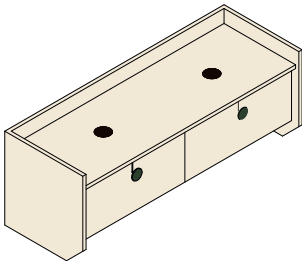

- Cabinet (RAL 1013 - Butter)
- Drawers (RAL 1013 - Butter)
- Knob (RAL 6020 - Green)