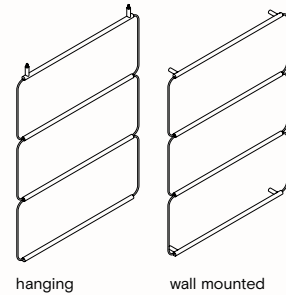

Grid GL2

-  Black / RAL9004
-  Brass
-  Satin steel

Size: W: 100 x H: 87.5 cm
Materials: Varnished metal, brass, satin steel

Grid GS3

-  Black / RAL9004
-  Brass
-  Satin steel

Size: W: 75 x H: 130 cm
Materials: Varnished metal, brass, satin steel