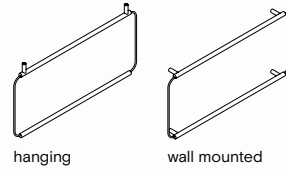

Small cabinet

- Black / RAL9004
- White / RAL9016

Size: W: 28.7 x H: 28.7 x D: 15 cm
Materials: Varnished metal

NUDO
by Mut

Hanging / Wall modular system

Grid GS1

-  Black / RAL9004
-  Brass
-  Satin steel

Size: W: 75 x H: 45 cm
Materials: Varnished metal, brass, satin steel