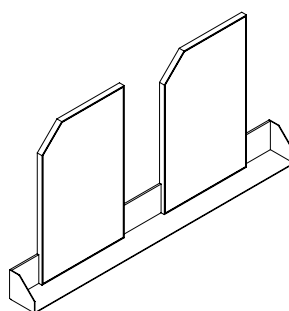

SWING
by Fabio Fantolino

- Black / RAL9004
- Butter / RAL 1013
- Green / RAL6020
- Ochre / RAL1024
- Blue / RAL5007

Size: W: 136 x H: 69.3 x D: 13 cm
Materials: Varnished metal