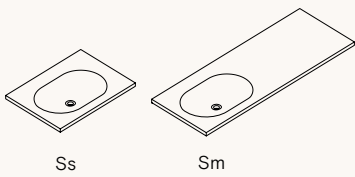

-  Black / RAL9004
-  White / RAL9016
-  Beige Red / RAL 3012
-  Blue / RAL5007

Size: W: 75 x H: 83 x D: 48 cm
Materials: Ceramic, varnished brass

Available with or without tap hole

GUS
by Michael Hilgers

-  Black / RAL9004
-  White / RAL9016

Size: W: 54.5 x H: 88 x D: 37.7 cm
Materials: Ceramic, matt varnished metal

Black upper shelf

-  Black / RAL9004

Size: W: 46.9 x H: 11 x D: 28 cm
Materials: Matt varnished metal

GUS
by Michael Hilgers

-  Black / RAL9004

Size: W: 54.5 x H: 88 x D: 37.7 cm
Materials: Ceramic, matt varnished metal

FRAME by Norm Architects

Grids

-  Black / RAL9004
-  Brass
-  Bronze

Size: Gs1: W: 55 x H: 18 x D: 40 cm
Gs2: W: 108.5 x H: 18 x D: 40 cm
Gs3: W: 162 x H: 18 x D: 40 cm

Gm1: W: 55 x H: 63 x D: 40 cm
Gm2: W: 108.5 x H: 63 x D: 40 cm

Gl1: W: 55 x H: 83 x D: 40 cm
Gl2: W: 108.5 x H: 83 x D: 40 cm

Materials: Varnished metal, brass, bronze

Basins

-  White / RAL9016
-  Light brown