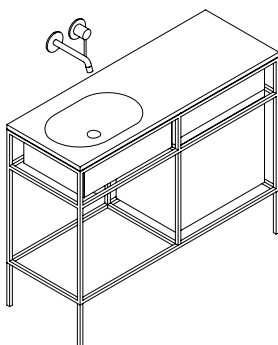

GI2+Sm+Ds+C