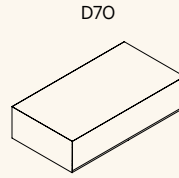

Size: W: 30 x H: 19 x D: 37.5 cm
Materials: Varnished metal, brass, Calacatta marble, black Marquinia marble

Shr17

-  Black / RAL9004
-  Black
-  White
-  Brass
-  Bronze

Size: W: 30 x H: 17 x D: 37.5 cm
Materials: Varnished metal, brass, Calacatta marble, black Marquinia marble

Sht

-  Black / RAL9004
-  Black
-  White
-  Brass
-  Bronze

Size: W: 37 x H: 17 x D: 37.5 cm
Materials: Varnished metal, brass, Calacatta marble, black Marquinia marble

Cabinets & Drawers

D45

-  Black
-  White
-  Light grey
-  Dark brown

DS45

Size: W: 45 x H: 17 x D: 37.5 cm
Materials: Varnished ash, brass, lacquered ash, smoked oak, varnished metal

D70

-  Black
-  White
-  Light grey
-  Dark brown

DS70

Size: W: 70 x H: 17 x D: 37.5 cm
Materials: Varnished ash, brass, lacquered ash, smoked oak, varnished metal