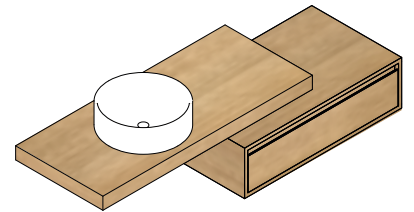

NOTO COMPOSITIONS