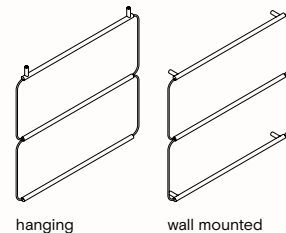

Grid GL1

-  Black / RAL9004
-  Brass
-  Satin steel

Size: W: 100 x H: 45 cm
Materials: Varnished metal, brass, satin steel

Grid GS2

-  Black / RAL9004
-  Brass
-  Satin steel

Size: W: 75 x H: 87.5 cm
Materials: Varnished metal, brass, satin steel