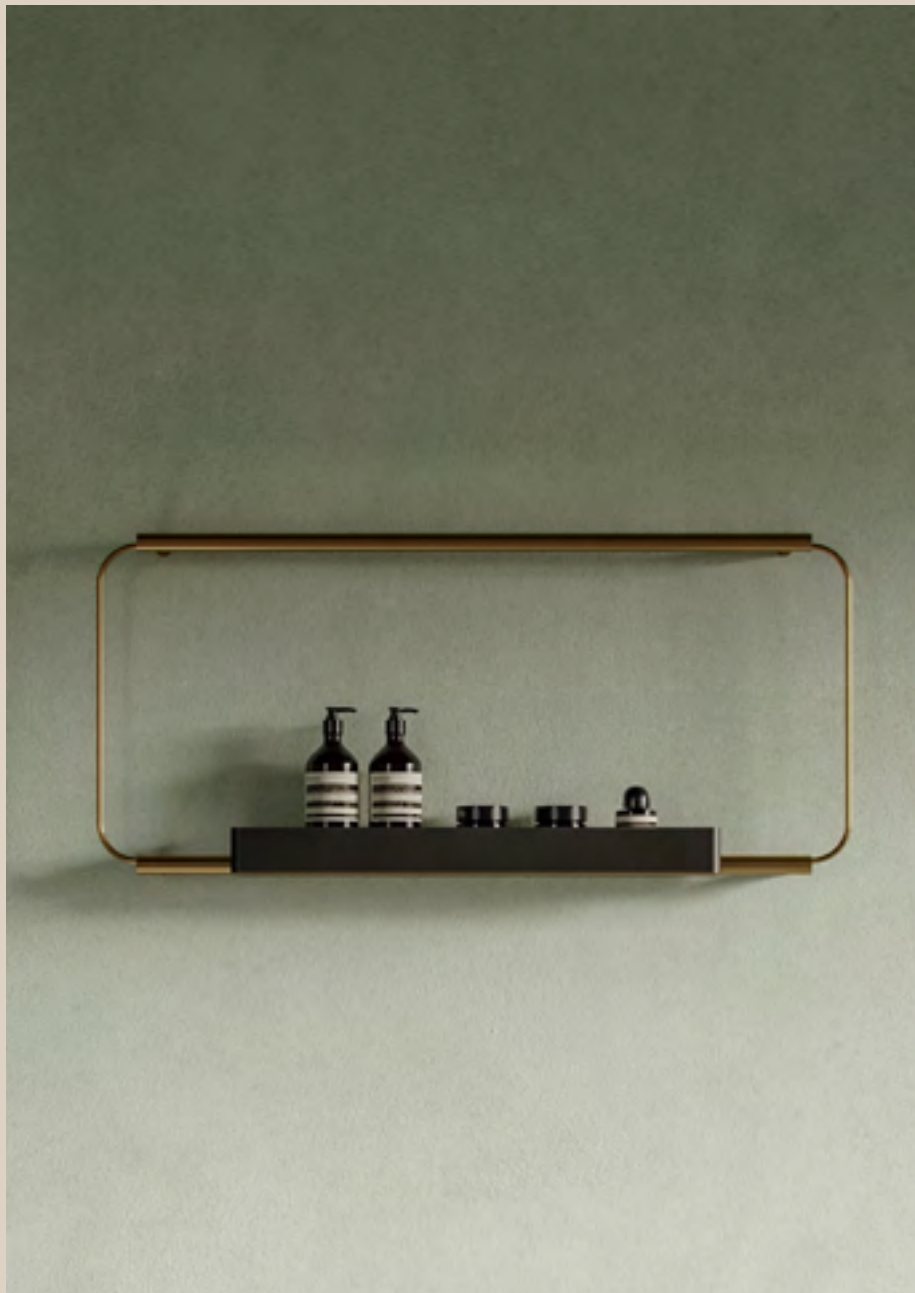

Storage Units