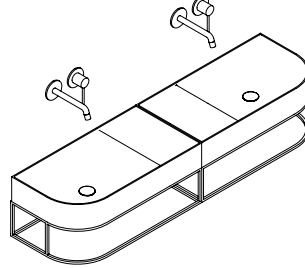

CS70

Size: W: 70 x H: 50 x D: 37.5 cm
Materials: Varnished ash, brass, lacquered ash, smoked oak, varnished metal

NOUVEAU COMPOSITIONS

Nou+Ds45+Sht

Ps+DsD45+Shtdx

70sx+Sh+Shtdx

70sx+Ds70+Shtdx+D

70sx+ Sh+70dx+Shdx