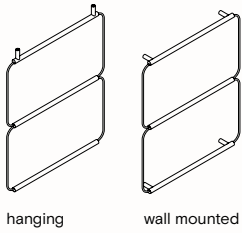

Grid GS2

- Black / RAL9004
- Brass
- Satin steel

Size: W: 75 x H: 87.5 cm
Materials: Varnished metal, brass, satin steel