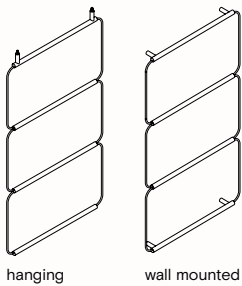

Grid GS3

- Black / RAL9004
- Brass
- Satin steel

Size: W: 75 x H: 130 cm
Materials: Varnished metal, brass, satin steel