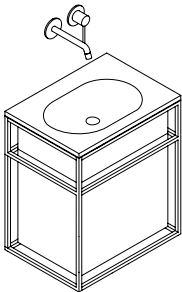

FRAME COMPOSITIONS

Gm1+Ss+Cs