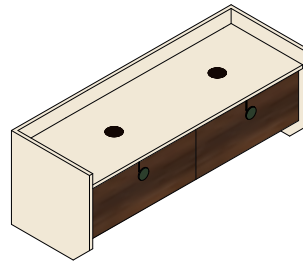

- Cabinet (RAL 1013 - Butter)
- Drawers (Alpi noce)
- Knob (RAL 6020 - Green)