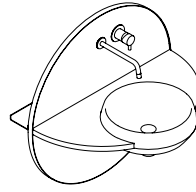

ARCO S
by Mut

- Black / RAL9004
- Brass

Size: W: Ø81 x D: 60 cm
Materials: Varnished metal, brass, LivingTec®