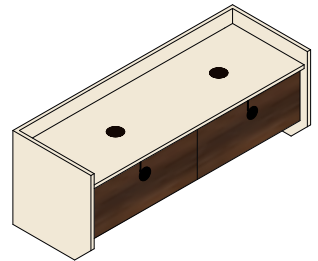

- Cabinet (RAL 1013 - Butter)
- Cassetto (Alpi noce)
- Knob (RAL 9004 - Black)