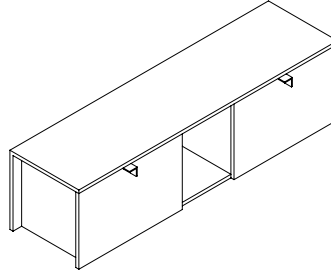

ORIGAMI WALL-MOUNTED
by Bernhardt & Vella

- White / RAL9016
- Clay Gray / RAL 7032
- Deep Blue / NCS S 5040 R80B
- Orange Brown / RAL 8023

Size: W: 155 x H: 40 x D: 40 cm
Materials: Lacquered wood