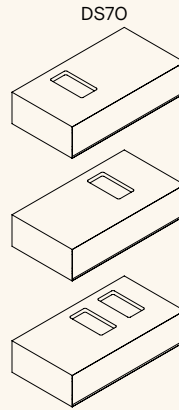

Size: W: 30 x H: 19 x D: 37.5 cm
Materials: Varnished metal, brass, Calacatta marble, black Marquinia marble

Shr17

-  Black / RAL9004
-  Black
-  White
-  Brass
-  Bronze

Size: W: 30 x H: 17 x D: 37.5 cm
Materials: Varnished metal, brass, Calacatta marble, black Marquinia marble

Sht

-  Black / RAL9004
-  Black
-  White
-  Brass
-  Bronze

Size: W: 37 x H: 17 x D: 37.5 cm
Materials: Varnished metal, brass, Calacatta marble, black Marquinia marble

Cabinets & Drawers

D45

-  Black
-  White
-  Light grey
-  Dark brown

DS45

Size: W: 45 x H: 17 x D: 37.5 cm
Materials: Varnished ash, brass, lacquered ash, smoked oak, varnished metal

D70

-  Black
-  White
-  Light grey
-  Dark brown

DS70

Size: W: 70 x H: 17 x D: 37.5 cm
Materials: Varnished ash, brass, lacquered ash, smoked oak, varnished metal