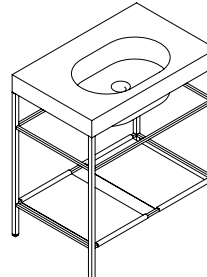

-  Black / RAL9004
-  Brass

Size: W: 80 x H: 150 x D: 64 cm
Materials: Varnished metal, brass, LivingTec®

ARCO S
by Mut

-  Black / RAL9004
-  Brass

Size: W: Ø81 x D: 60 cm
Materials: Varnished metal, brass, LivingTec®

EILEEN 50
by Ex.t

-  Black / RAL9004
-  White / RAL9016
-  Beige Red / RAL 3012
-  Blue / RAL5007

Size: W: 50 x H: 83 x D: 48 cm
Materials: Ceramic, varnished brass

Available with or without tap hole

EILEEN 75
by Ex.t