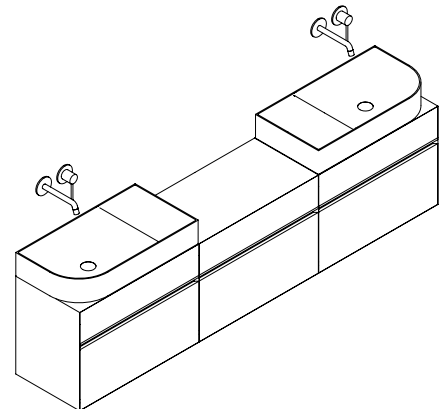

70sx+Cs70+C70+70dx+CsD70