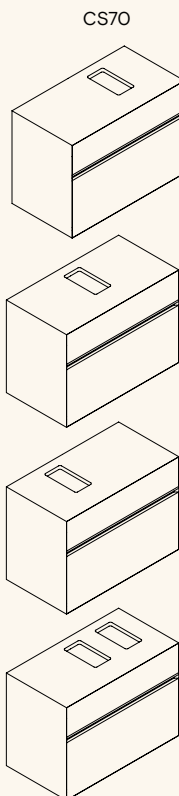

DS45

Size: W: 45 x H: 17 x D: 37.5 cm
Materials: Varnished ash, brass, lacquered ash, smoked oak, varnished metal

D70

-  Black
-  White
-  Light grey
-  Dark brown

DS70

Size: W: 70 x H: 17 x D: 37.5 cm
Materials: Varnished ash, brass, lacquered ash, smoked oak, varnished metal

C45

-  Black
-  White
-  Light grey
-  Dark brown

CS45

Size: W: 45 x H: 50 x D: 37.5 cm
Materials: Varnished ash, brass, lacquered ash, smoked oak, varnished metal

C70

-  Black
-  White
-  Light grey
-  Dark brown

CS70

Size: W: 70 x H: 50 x D: 37.5 cm
Materials: Varnished ash, brass, lacquered ash, smoked oak, varnished metal

NOUVEAU COMPOSITIONS

Nou+Ds45+Sht

Ps+DsD45+Shtdx

70sx+Sh+Shtdx

70sx+Ds70+Shtdx+D

70sx+ Sh+70dx+Shdx