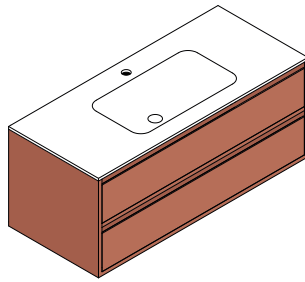

NOTO COMPOSITIONS