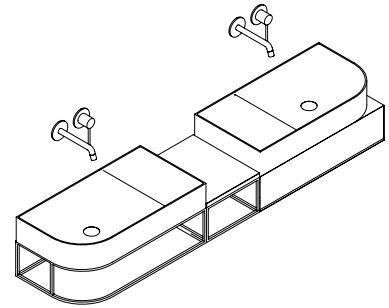

CS70

Size: W: 70 x H: 50 x D: 37.5 cm
Materials: Varnished ash, brass, lacquered ash, smoked oak, varnished metal

NOUVEAU COMPOSITIONS

Nou+Ds45+Sht

Ps+DsD45+Shtdx

70sx+Sh+Shtdx

70sx+Ds70+Shtdx+D

70sx+ Sh+70dx+Shdx